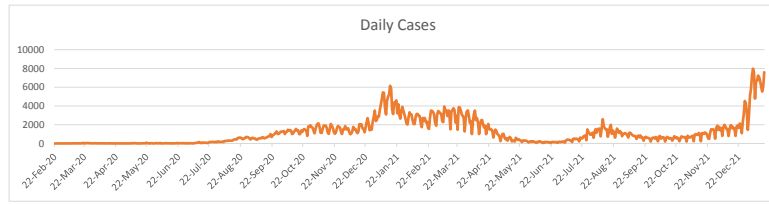

LEB | Covid - 19 Daily Situation Report
18-Jan-22

Total Cumulative confirmed cases	833,871	incl. 15616 Arrivals since 21.02.2020
New confirmed cases in the last 24 hours	7,592	incl. 189 Arrivals
Number of PCR Tests done in the last 24 hours	37,338	
Positivity Rate	20.3%	
Cumulative death cases	9,412	
Number of death cases in the last 24 hours	15	
Death Rate	1.1%	
Hopitalized Cases	711	incl. 368 in ICU
Recovered Cases	691,531	

Vaccine Updates

Cumulative Vaccinations (1st Dose)	2,540,599
Cumulative Vaccinations (2nd Dose)	2,051,395
Cumulative Vaccinations (3rd Dose)	390,572
Vaccinations given in the last 24 hours (1st Dose)	8,994
Vaccinations given in the last 24 hours (2nd Dose)	13,203
Vaccinations given in the last 24 hours (3rd Dose)	7,264

Covid-19 Worldwide Situation update	
Cumulative confirmed cases	332,512,878
Total death cases	5,567,166
Death Rate	2.5%
Recovered cases	269,794,947
Critical cases	96,490

References:
MoPH
Worldometers
FT Vaccine tracker