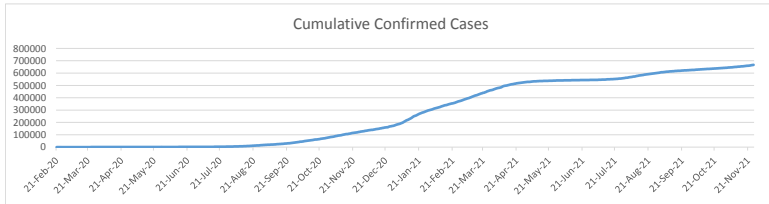

LEB | Covid - 19 Daily Situation Report
18-Jan-22

Total Cumulative confirmed cases	833,871	incl. 15616 Arrivals since 21.02.2020
New confirmed cases in the last 24 hours	7,592	incl. 189 Arrivals
Number of PCR Tests done in the last 24 hours	37,338	
Positivity Rate	20.3%	
Cumulative death cases	9,412	
Number of death cases in the last 24 hours	15	
Death Rate	1.1%	
Hopitalized Cases	711	incl. 368 in ICU
Recovered Cases	691,531	

Vaccine Updates

Cumulative Vaccinations (1st Dose)	2,540,599
Cumulative Vaccinations (2nd Dose)	2,051,395
Cumulative Vaccinations (3rd Dose)	390,572
Vaccinations given in the last 24 hours (1st Dose)	8,994
Vaccinations given in the last 24 hours (2nd Dose)	13,203
Vaccinations given in the last 24 hours (3rd Dose)	7,264

Covid-19 Worldwide Situation update	
Cumulative confirmed cases	332,512,878
Total death cases	5,567,166
Death Rate	2.5%
Recovered cases	269,794,947
Critical cases	96,490

References:
MoPH
Worldometers
FT Vaccine tracker