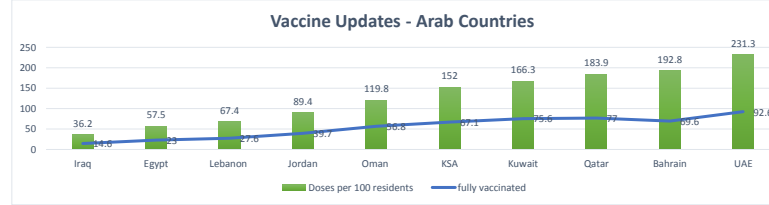

LEB | Covid - 19 Daily Situation Report
18-Jan-22

Total Cumulative confirmed cases	833,871	incl. 15616 Arrivals since 21.02.2020
New confirmed cases in the last 24 hours	7,592	incl. 189 Arrivals
Number of PCR Tests done in the last 24 hours	37,338	
Positivity Rate	20.3%	
Cumulative death cases	9,412	
Number of death cases in the last 24 hours	15	
Death Rate	1.1%	
Hopitalized Cases	711	incl. 368 in ICU
Recovered Cases	691,531	

Vaccine Updates

Cumulative Vaccinations (1st Dose)	2,540,599
Cumulative Vaccinations (2nd Dose)	2,051,395
Cumulative Vaccinations (3rd Dose)	390,572
Vaccinations given in the last 24 hours (1st Dose)	8,994
Vaccinations given in the last 24 hours (2nd Dose)	13,203
Vaccinations given in the last 24 hours (3rd Dose)	7,264