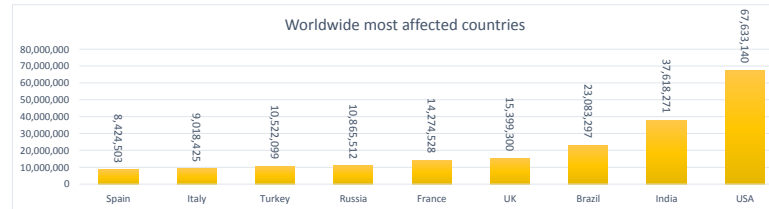

LEB | Covid - 19 Daily Situation Report
18-Jan-22

Total Cumulative confirmed cases	833,871	incl. 15616 Arrivals since 21.02.2020
New confirmed cases in the last 24 hours	7,592	incl. 189 Arrivals
Number of PCR Tests done in the last 24 hours	37,338	
Positivity Rate	20.3%	
Cumulative death cases	9,412	
Number of death cases in the last 24 hours	15	
Death Rate	1.1%	
Hopitalized Cases	711	incl. 368 in ICU
Recovered Cases	691,531	

Vaccine Updates

Cumulative Vaccinations (1st Dose)	2,540,599
Cumulative Vaccinations (2nd Dose)	2,051,395
Cumulative Vaccinations (3rd Dose)	390,572
Vaccinations given in the last 24 hours (1st Dose)	8,994
Vaccinations given in the last 24 hours (2nd Dose)	13,203
Vaccinations given in the last 24 hours (3rd Dose)	7,264

Covid-19 Worldwide Situation update	
Cumulative confirmed cases	332,512,878
Total death cases	5,567,166
Death Rate	2.5%
Recovered cases	269,794,947
Critical cases	96,490

References:
MoPH
Worldometers
FT Vaccine tracker