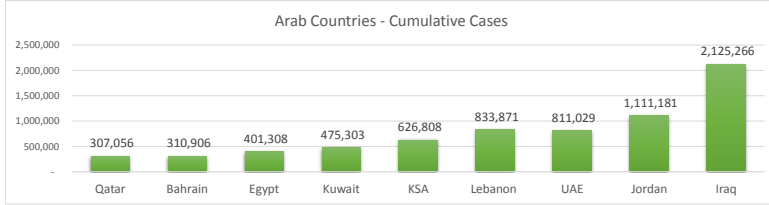

LEB | Covid - 19 Daily Situation Report
18-Jan-22

Total Cumulative confirmed cases	833,871	incl. 15616 Arrivals since 21.02.2020
New confirmed cases in the last 24 hours	7,592	incl. 189 Arrivals
Number of PCR Tests done in the last 24 hours	37,338	
Positivity Rate	20.3%	
Cumulative death cases	9,412	
Number of death cases in the last 24 hours	15	
Death Rate	1.1%	
Hopitalized Cases	711	incl. 368 in ICU
Recovered Cases	691,531	

Vaccine Updates

Cumulative Vaccinations (1st Dose)	2,540,599
Cumulative Vaccinations (2nd Dose)	2,051,395
Cumulative Vaccinations (3rd Dose)	390,572
Vaccinations given in the last 24 hours (1st Dose)	8,994
Vaccinations given in the last 24 hours (2nd Dose)	13,203
Vaccinations given in the last 24 hours (3rd Dose)	7,264