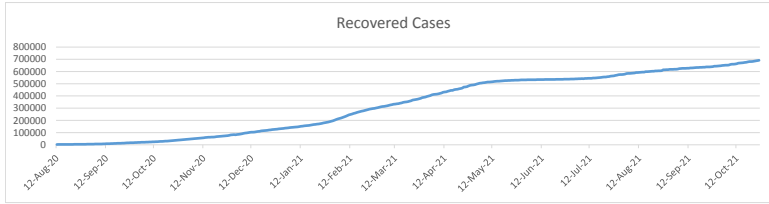

LEB | Covid - 19 Daily Situation Report
18-Jan-22

Total Cumulative confirmed cases	833,871	incl. 15616 Arrivals since 21.02.2020
New confirmed cases in the last 24 hours	7,592	incl. 189 Arrivals
Number of PCR Tests done in the last 24 hours	37,338	
Positivity Rate	20.3%	
Cumulative death cases	9,412	
Number of death cases in the last 24 hours	15	
Death Rate	1.1%	
Hopitalized Cases	711	incl. 368 in ICU
Recovered Cases	691,531	

Vaccine Updates

Cumulative Vaccinations (1st Dose)	2,540,599
Cumulative Vaccinations (2nd Dose)	2,051,395
Cumulative Vaccinations (3rd Dose)	390,572
Vaccinations given in the last 24 hours (1st Dose)	8,994
Vaccinations given in the last 24 hours (2nd Dose)	13,203
Vaccinations given in the last 24 hours (3rd Dose)	7,264

Covid-19 Worldwide Situation update	
Cumulative confirmed cases	332,512,878
Total death cases	5,567,166
Death Rate	2.5%
Recovered cases	269,794,947
Critical cases	96,490

References:
MoPH
Worldometers
FT Vaccine tracker