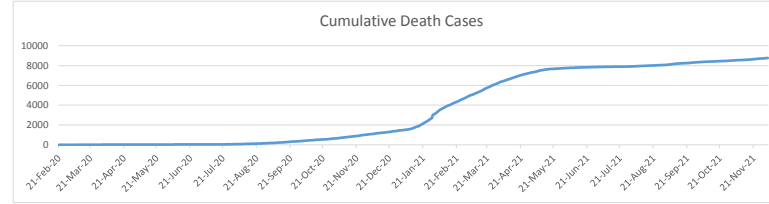

LEB | Covid - 19 Daily Situation Report
18-Jan-22

Total Cumulative confirmed cases	833,871	incl. 15616 Arrivals since 21.02.2020
New confirmed cases in the last 24 hours	7,592	incl. 189 Arrivals
Number of PCR Tests done in the last 24 hours	37,338	
Positivity Rate	20.3%	
Cumulative death cases	9,412	
Number of death cases in the last 24 hours	15	
Death Rate	1.1%	
Hopitalized Cases	711	incl. 368 in ICU
Recovered Cases	691,531	

Vaccine Updates

Cumulative Vaccinations (1st Dose)	2,540,599
Cumulative Vaccinations (2nd Dose)	2,051,395
Cumulative Vaccinations (3rd Dose)	390,572
Vaccinations given in the last 24 hours (1st Dose)	8,994
Vaccinations given in the last 24 hours (2nd Dose)	13,203
Vaccinations given in the last 24 hours (3rd Dose)	7,264

Covid-19 Worldwide Situation update	
Cumulative confirmed cases	332,512,878
Total death cases	5,567,166
Death Rate	2.5%
Recovered cases	269,794,947
Critical cases	96,490

References:
MoPH
Worldometers
FT Vaccine tracker