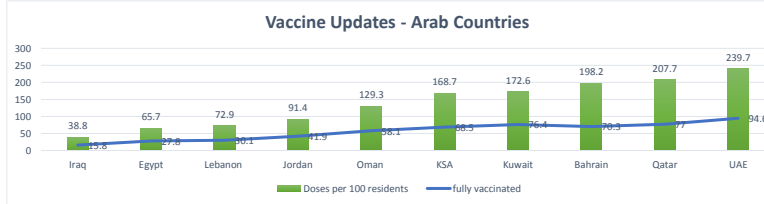

LEB | Covid - 19 Daily Situation Report
18-Feb-22

Total Cumulative confirmed cases	1,039,299	incl. 20762 Arrivals since 21.02.2020
New confirmed cases in the last 24 hours	4,090	incl. 104 Arrivals
Number of PCR Tests done in the last 24 hours	24,256	
Positivity Rate	16.9%	
Cumulative death cases	9,929	
Number of death cases in the last 24 hours	20	
Death Rate	1.0%	
Hopitalized Cases	697	incl. 329 in ICU
Recovered Cases	830,585	

Vaccine Updates

Cumulative Vaccinations (1st Dose)	2,627,206
Cumulative Vaccinations (2nd Dose)	2,248,724
Cumulative Vaccinations (3rd Dose)	502,876
Vaccinations given in the last 24 hours (1st Dose)	2,122
Vaccinations given in the last 24 hours (2nd Dose)	6,972
Vaccinations given in the last 24 hours (3rd Dose)	3,216