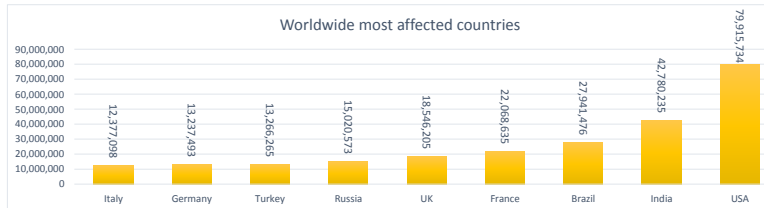

LEB | Covid - 19 Daily Situation Report
18-Feb-22

Total Cumulative confirmed cases	1,039,299	incl. 20762 Arrivals since 21.02.2020
New confirmed cases in the last 24 hours	4,090	incl. 104 Arrivals
Number of PCR Tests done in the last 24 hours	24,256	
Positivity Rate	16.9%	
Cumulative death cases	9,929	
Number of death cases in the last 24 hours	20	
Death Rate	1.0%	
Hopitalized Cases	697	incl. 329 in ICU
Recovered Cases	830,585	

Vaccine Updates

Cumulative Vaccinations (1st Dose)	2,627,206
Cumulative Vaccinations (2nd Dose)	2,248,724
Cumulative Vaccinations (3rd Dose)	502,876
Vaccinations given in the last 24 hours (1st Dose)	2,122
Vaccinations given in the last 24 hours (2nd Dose)	6,972
Vaccinations given in the last 24 hours (3rd Dose)	3,216

Covid-19 Worldwide Situation update	
Cumulative confirmed cases	421,155,794
Total death cases	5,885,255
Death Rate	2.5%
Recovered cases	345,506,600
Critical cases	83,509

References:
MoPH
Worldometers
FT Vaccine tracker