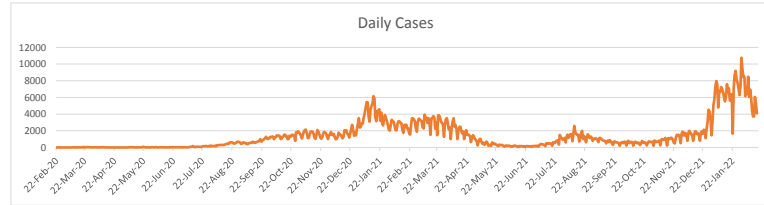

LEB | Covid - 19 Daily Situation Report
18-Feb-22

Total Cumulative confirmed cases	1,039,299	incl. 20762 Arrivals since 21.02.2020
New confirmed cases in the last 24 hours	4,090	incl. 104 Arrivals
Number of PCR Tests done in the last 24 hours	24,256	
Positivity Rate	16.9%	
Cumulative death cases	9,929	
Number of death cases in the last 24 hours	20	
Death Rate	1.0%	
Hopitalized Cases	697	incl. 329 in ICU
Recovered Cases	830,585	

Vaccine Updates

Cumulative Vaccinations (1st Dose)	2,627,206
Cumulative Vaccinations (2nd Dose)	2,248,724
Cumulative Vaccinations (3rd Dose)	502,876
Vaccinations given in the last 24 hours (1st Dose)	2,122
Vaccinations given in the last 24 hours (2nd Dose)	6,972
Vaccinations given in the last 24 hours (3rd Dose)	3,216

Covid-19 Worldwide Situation update	
Cumulative confirmed cases	421,155,794
Total death cases	5,885,255
Death Rate	2.5%
Recovered cases	345,506,600
Critical cases	83,509

References:
MoPH
Worldometers
FT Vaccine tracker