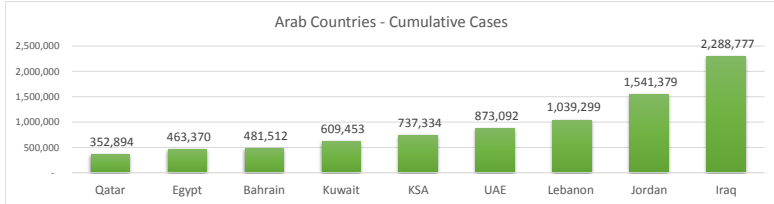

LEB | Covid - 19 Daily Situation Report
18-Feb-22

Total Cumulative confirmed cases	1,039,299	incl. 20762 Arrivals since 21.02.2020
New confirmed cases in the last 24 hours	4,090	incl. 104 Arrivals
Number of PCR Tests done in the last 24 hours	24,256	
Positivity Rate	16.9%	
Cumulative death cases	9,929	
Number of death cases in the last 24 hours	20	
Death Rate	1.0%	
Hopitalized Cases	697	incl. 329 in ICU
Recovered Cases	830,585	

Vaccine Updates

Cumulative Vaccinations (1st Dose)	2,627,206
Cumulative Vaccinations (2nd Dose)	2,248,724
Cumulative Vaccinations (3rd Dose)	502,876
Vaccinations given in the last 24 hours (1st Dose)	2,122
Vaccinations given in the last 24 hours (2nd Dose)	6,972
Vaccinations given in the last 24 hours (3rd Dose)	3,216

Covid-19 Worldwide Situation update	
Cumulative confirmed cases	421,155,794
Total death cases	5,885,255
Death Rate	2.5%
Recovered cases	345,506,600
Critical cases	83,509

References:
MoPH
Worldometers
FT Vaccine tracker