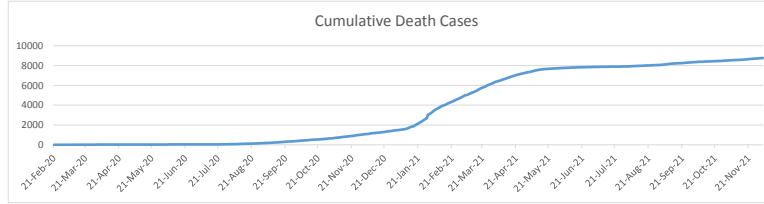

LEB | Covid - 19 Daily Situation Report
18-Feb-22

Total Cumulative confirmed cases	1,039,299	incl. 20762 Arrivals since 21.02.2020
New confirmed cases in the last 24 hours	4,090	incl. 104 Arrivals
Number of PCR Tests done in the last 24 hours	24,256	
Positivity Rate	16.9%	
Cumulative death cases	9,929	
Number of death cases in the last 24 hours	20	
Death Rate	1.0%	
Hopitalized Cases	697	incl. 329 in ICU
Recovered Cases	830,585	

Vaccine Updates

Cumulative Vaccinations (1st Dose)	2,627,206
Cumulative Vaccinations (2nd Dose)	2,248,724
Cumulative Vaccinations (3rd Dose)	502,876
Vaccinations given in the last 24 hours (1st Dose)	2,122
Vaccinations given in the last 24 hours (2nd Dose)	6,972
Vaccinations given in the last 24 hours (3rd Dose)	3,216

Covid-19 Worldwide Situation update	
Cumulative confirmed cases	421,155,794
Total death cases	5,885,255
Death Rate	2.5%
Recovered cases	345,506,600
Critical cases	83,509

References:
MoPH
Worldometers
FT Vaccine tracker