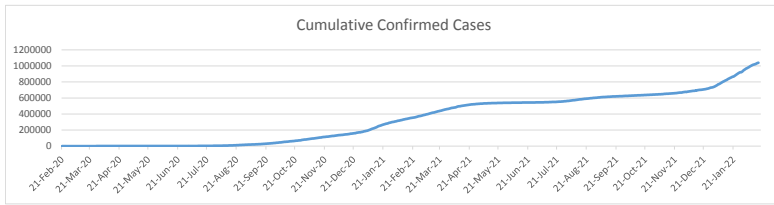

LEB | Covid - 19 Daily Situation Report
18-Feb-22

Total Cumulative confirmed cases	1,039,299	incl. 20762 Arrivals since 21.02.2020
New confirmed cases in the last 24 hours	4,090	incl. 104 Arrivals
Number of PCR Tests done in the last 24 hours	24,256	
Positivity Rate	16.9%	
Cumulative death cases	9,929	
Number of death cases in the last 24 hours	20	
Death Rate	1.0%	
Hopitalized Cases	697	incl. 329 in ICU
Recovered Cases	830,585	

Vaccine Updates

Cumulative Vaccinations (1st Dose)	2,627,206
Cumulative Vaccinations (2nd Dose)	2,248,724
Cumulative Vaccinations (3rd Dose)	502,876
Vaccinations given in the last 24 hours (1st Dose)	2,122
Vaccinations given in the last 24 hours (2nd Dose)	6,972
Vaccinations given in the last 24 hours (3rd Dose)	3,216

Covid-19 Worldwide Situation update	
Cumulative confirmed cases	421,155,794
Total death cases	5,885,255
Death Rate	2.5%
Recovered cases	345,506,600
Critical cases	83,509

References:
MoPH
Worldometers
FT Vaccine tracker