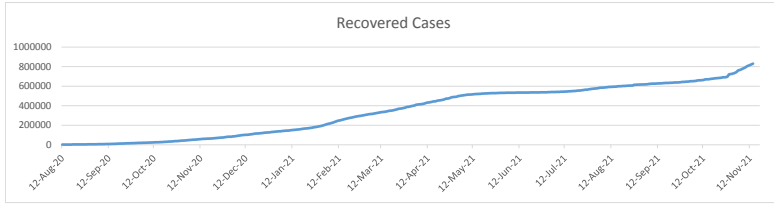

LEB | Covid - 19 Daily Situation Report
18-Feb-22

Total Cumulative confirmed cases	1,039,299	incl. 20762 Arrivals since 21.02.2020
New confirmed cases in the last 24 hours	4,090	incl. 104 Arrivals
Number of PCR Tests done in the last 24 hours	24,256	
Positivity Rate	16.9%	
Cumulative death cases	9,929	
Number of death cases in the last 24 hours	20	
Death Rate	1.0%	
Hopitalized Cases	697	incl. 329 in ICU
Recovered Cases	830,585	

Vaccine Updates

Cumulative Vaccinations (1st Dose)	2,627,206
Cumulative Vaccinations (2nd Dose)	2,248,724
Cumulative Vaccinations (3rd Dose)	502,876
Vaccinations given in the last 24 hours (1st Dose)	2,122
Vaccinations given in the last 24 hours (2nd Dose)	6,972
Vaccinations given in the last 24 hours (3rd Dose)	3,216

Covid-19 Worldwide Situation update	
Cumulative confirmed cases	421,155,794
Total death cases	5,885,255
Death Rate	2.5%
Recovered cases	345,506,600
Critical cases	83,509

References:
MoPH
Worldometers
FT Vaccine tracker