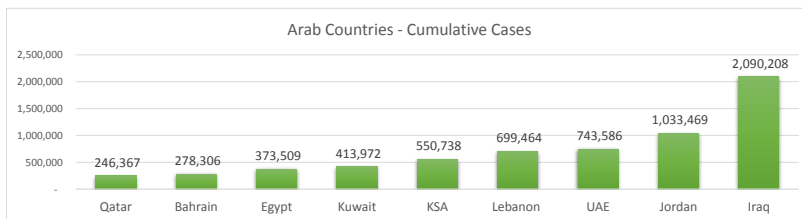

LEB | Covid - 19 Daily Situation Report
18-Dec-21

Total Cumulative confirmed cases	699,464	incl. 10305 Arrivals since 21.02.2020
New confirmed cases in the last 24 hours	1,690	incl. 67 Arrivals
Number of PCR Tests done in the last 24 hours	23,780	
Positivity Rate	7.1%	
Cumulative death cases	8,924	
Number of death cases in the last 24 hours	12	
Death Rate	1.3%	
Hospitalized Cases	629	incl. 289 in ICU
Recovered Cases	647,268	

Vaccine Updates

Cumulative Vaccinations (1st Dose)	2,261,224
Cumulative Vaccinations (2nd Dose)	1,896,222
Cumulative Vaccinations (3rd Dose)	248,154
Vaccinations given in the last 24 hours (1st Dose)	13,738
Vaccinations given in the last 24 hours (2nd Dose)	6,406
Vaccinations given in the last 24 hours (3rd Dose)	7,536