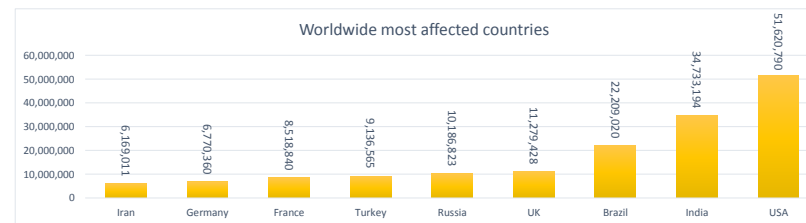

LEB | Covid - 19 Daily Situation Report
18-Dec-21

Total Cumulative confirmed cases	699,464	incl. 10305 Arrivals since 21.02.2020
New confirmed cases in the last 24 hours	1,690	incl. 67 Arrivals
Number of PCR Tests done in the last 24 hours	23,780	
Positivity Rate	7.1%	
Cumulative death cases	8,924	
Number of death cases in the last 24 hours	12	
Death Rate	1.3%	
Hospitalized Cases	629	incl. 289 in ICU
Recovered Cases	647,268	

Vaccine Updates

Cumulative Vaccinations (1st Dose)	2,261,224
Cumulative Vaccinations (2nd Dose)	1,896,222
Cumulative Vaccinations (3rd Dose)	248,154
Vaccinations given in the last 24 hours (1st Dose)	13,738
Vaccinations given in the last 24 hours (2nd Dose)	6,406
Vaccinations given in the last 24 hours (3rd Dose)	7,536

Covid-19 Worldwide Situation update	
Cumulative confirmed cases	247,280,597
Total death cases	5,364,749
Death Rate	2.5%
Recovered cases	146,183,734
Critical cases	89,092

References:
MoPH
Worldometers
FT Vaccine tracker