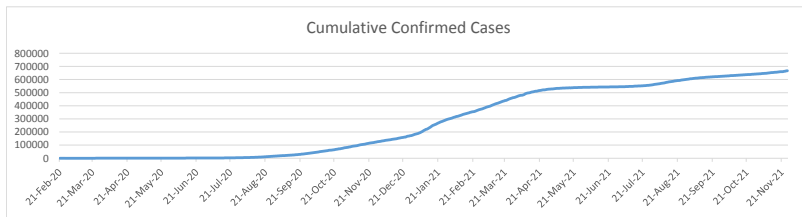

LEB | Covid - 19 Daily Situation Report
18-Dec-21

Total Cumulative confirmed cases	699,464	incl. 10305 Arrivals since 21.02.2020
New confirmed cases in the last 24 hours	1,690	incl. 67 Arrivals
Number of PCR Tests done in the last 24 hours	23,780	
Positivity Rate	7.1%	
Cumulative death cases	8,924	
Number of death cases in the last 24 hours	12	
Death Rate	1.3%	
Hospitalized Cases	629	incl. 289 in ICU
Recovered Cases	647,268	

Vaccine Updates

Cumulative Vaccinations (1st Dose)	2,261,224
Cumulative Vaccinations (2nd Dose)	1,896,222
Cumulative Vaccinations (3rd Dose)	248,154
Vaccinations given in the last 24 hours (1st Dose)	13,738
Vaccinations given in the last 24 hours (2nd Dose)	6,406
Vaccinations given in the last 24 hours (3rd Dose)	7,536

Covid-19 Worldwide Situation update	
Cumulative confirmed cases	247,280,597
Total death cases	5,364,749
Death Rate	2.5%
Recovered cases	146,183,734
Critical cases	89,092

References:
MoPH
Worldometers
FT Vaccine tracker