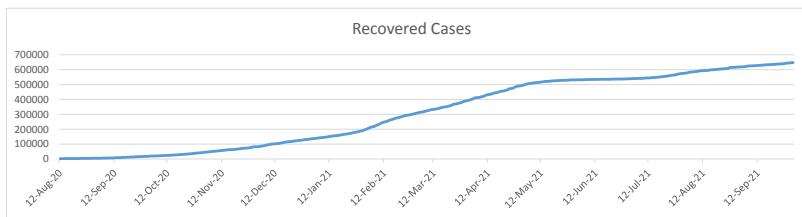

LEB | Covid - 19 Daily Situation Report
18-Dec-21

Total Cumulative confirmed cases	699,464	incl. 10305 Arrivals since 21.02.2020
New confirmed cases in the last 24 hours	1,690	incl. 67 Arrivals
Number of PCR Tests done in the last 24 hours	23,780	
Positivity Rate	7.1%	
Cumulative death cases	8,924	
Number of death cases in the last 24 hours	12	
Death Rate	1.3%	
Hospitalized Cases	629	incl. 289 in ICU
Recovered Cases	647,268	

Vaccine Updates

Cumulative Vaccinations (1st Dose)	2,261,224
Cumulative Vaccinations (2nd Dose)	1,896,222
Cumulative Vaccinations (3rd Dose)	248,154
Vaccinations given in the last 24 hours (1st Dose)	13,738
Vaccinations given in the last 24 hours (2nd Dose)	6,406
Vaccinations given in the last 24 hours (3rd Dose)	7,536

Covid-19 Worldwide Situation update	
Cumulative confirmed cases	247,280,597
Total death cases	5,364,749
Death Rate	2.5%
Recovered cases	146,183,734
Critical cases	89,092

References:
MoPH
Worldometers
FT Vaccine tracker