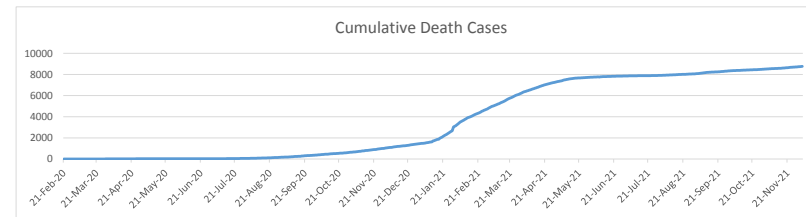

LEB | Covid - 19 Daily Situation Report
18-Dec-21

Total Cumulative confirmed cases	699,464	incl. 10305 Arrivals since 21.02.2020
New confirmed cases in the last 24 hours	1,690	incl. 67 Arrivals
Number of PCR Tests done in the last 24 hours	23,780	
Positivity Rate	7.1%	
Cumulative death cases	8,924	
Number of death cases in the last 24 hours	12	
Death Rate	1.3%	
Hospitalized Cases	629	incl. 289 in ICU
Recovered Cases	647,268	

Vaccine Updates

Cumulative Vaccinations (1st Dose)	2,261,224
Cumulative Vaccinations (2nd Dose)	1,896,222
Cumulative Vaccinations (3rd Dose)	248,154
Vaccinations given in the last 24 hours (1st Dose)	13,738
Vaccinations given in the last 24 hours (2nd Dose)	6,406
Vaccinations given in the last 24 hours (3rd Dose)	7,536

Covid-19 Worldwide Situation update	
Cumulative confirmed cases	247,280,597
Total death cases	5,364,749
Death Rate	2.5%
Recovered cases	146,183,734
Critical cases	89,092

References:
MoPH
Worldometers
FT Vaccine tracker