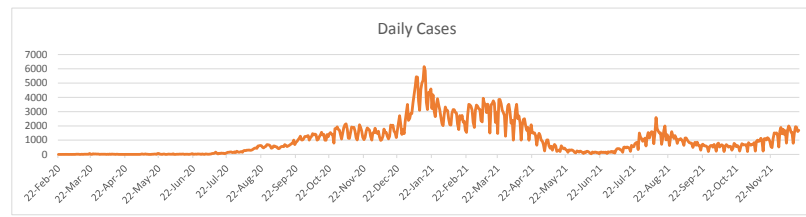

LEB | Covid - 19 Daily Situation Report
18-Dec-21

Total Cumulative confirmed cases	699,464	incl. 10305 Arrivals since 21.02.2020
New confirmed cases in the last 24 hours	1,690	incl. 67 Arrivals
Number of PCR Tests done in the last 24 hours	23,780	
Positivity Rate	7.1%	
Cumulative death cases	8,924	
Number of death cases in the last 24 hours	12	
Death Rate	1.3%	
Hospitalized Cases	629	incl. 289 in ICU
Recovered Cases	647,268	

Vaccine Updates

Cumulative Vaccinations (1st Dose)	2,261,224
Cumulative Vaccinations (2nd Dose)	1,896,222
Cumulative Vaccinations (3rd Dose)	248,154
Vaccinations given in the last 24 hours (1st Dose)	13,738
Vaccinations given in the last 24 hours (2nd Dose)	6,406
Vaccinations given in the last 24 hours (3rd Dose)	7,536

Covid-19 Worldwide Situation update	
Cumulative confirmed cases	247,280,597
Total death cases	5,364,749
Death Rate	2.5%
Recovered cases	146,183,734
Critical cases	89,092

References:
MoPH
Worldometers
FT Vaccine tracker