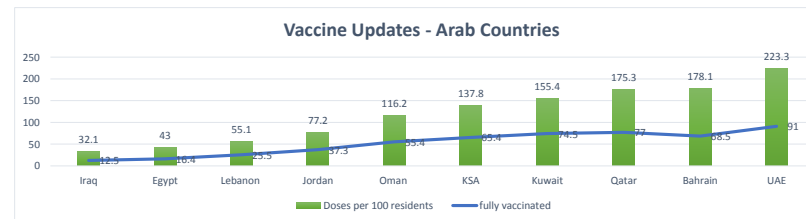

LEB | Covid - 19 Daily Situation Report
18-Dec-21

Total Cumulative confirmed cases	699,464	incl. 10305 Arrivals since 21.02.2020
New confirmed cases in the last 24 hours	1,690	incl. 67 Arrivals
Number of PCR Tests done in the last 24 hours	23,780	
Positivity Rate	7.1%	
Cumulative death cases	8,924	
Number of death cases in the last 24 hours	12	
Death Rate	1.3%	
Hospitalized Cases	629	incl. 289 in ICU
Recovered Cases	647,268	

Vaccine Updates

Cumulative Vaccinations (1st Dose)	2,261,224
Cumulative Vaccinations (2nd Dose)	1,896,222
Cumulative Vaccinations (3rd Dose)	248,154
Vaccinations given in the last 24 hours (1st Dose)	13,738
Vaccinations given in the last 24 hours (2nd Dose)	6,406
Vaccinations given in the last 24 hours (3rd Dose)	7,536