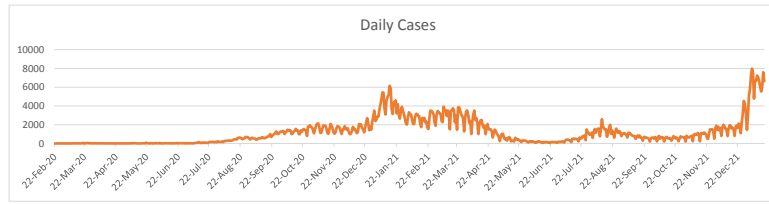

LEB | Covid - 19 Daily Situation Report  
19-Jan-22

Total Cumulative confirmed cases	840,514	incl. 15805 Arrivals since 21.02.2020
New confirmed cases in the last 24 hours	6,643	incl. 189 Arrivals
Number of PCR Tests done in the last 24 hours	36,176	
Positivity Rate	18.4%	
Cumulative death cases	9,429	
Number of death cases in the last 24 hours	17	
Death Rate	1.1%	
Hopitalized Cases	703	incl. 362 in ICU
Recovered Cases	692,320	

Vaccine Updates

Cumulative Vaccinations (1st Dose)	2,547,526
Cumulative Vaccinations (2nd Dose)	2,062,109
Cumulative Vaccinations (3rd Dose)	395,759
Vaccinations given in the last 24 hours (1st Dose)	6,927
Vaccinations given in the last 24 hours (2nd Dose)	10,714
Vaccinations given in the last 24 hours (3rd Dose)	5,187

<b>Covid-19 Worldwide Situation update</b>	
Cumulative confirmed cases	336,534,796
Total death cases	5,577,353
Death Rate	2.5%
Recovered cases	271,941,977
Critical cases	96,350

References:  
MoPH  
Worldometers  
FT Vaccine tracker