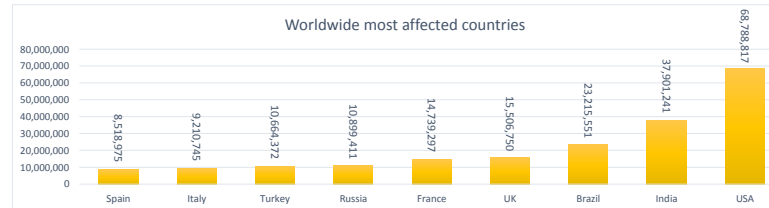

LEB | Covid - 19 Daily Situation Report  
19-Jan-22

Total Cumulative confirmed cases	840,514	incl. 15805 Arrivals since 21.02.2020
New confirmed cases in the last 24 hours	6,643	incl. 189 Arrivals
Number of PCR Tests done in the last 24 hours	36,176	
Positivity Rate	18.4%	
Cumulative death cases	9,429	
Number of death cases in the last 24 hours	17	
Death Rate	1.1%	
Hopitalized Cases	703	incl. 362 in ICU
Recovered Cases	692,320	

Vaccine Updates

Cumulative Vaccinations (1st Dose)	2,547,526
Cumulative Vaccinations (2nd Dose)	2,062,109
Cumulative Vaccinations (3rd Dose)	395,759
Vaccinations given in the last 24 hours (1st Dose)	6,927
Vaccinations given in the last 24 hours (2nd Dose)	10,714
Vaccinations given in the last 24 hours (3rd Dose)	5,187

<b>Covid-19 Worldwide Situation update</b>	
Cumulative confirmed cases	336,534,796
Total death cases	5,577,353
Death Rate	2.5%
Recovered cases	271,941,977
Critical cases	96,350

References:  
MoPH  
Worldometers  
FT Vaccine tracker