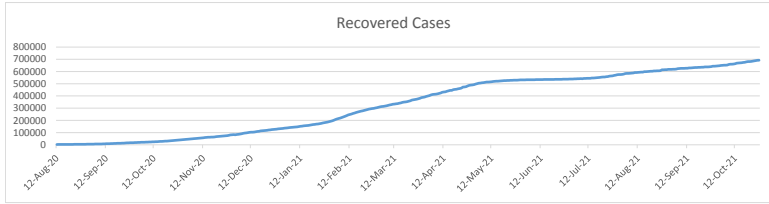

LEB | Covid - 19 Daily Situation Report  
19-Jan-22

Total Cumulative confirmed cases	840,514	incl. 15805 Arrivals since 21.02.2020
New confirmed cases in the last 24 hours	6,643	incl. 189 Arrivals
Number of PCR Tests done in the last 24 hours	36,176	
Positivity Rate	18.4%	
Cumulative death cases	9,429	
Number of death cases in the last 24 hours	17	
Death Rate	1.1%	
Hopitalized Cases	703	incl. 362 in ICU
Recovered Cases	692,320	

Vaccine Updates

Cumulative Vaccinations (1st Dose)	2,547,526
Cumulative Vaccinations (2nd Dose)	2,062,109
Cumulative Vaccinations (3rd Dose)	395,759
Vaccinations given in the last 24 hours (1st Dose)	6,927
Vaccinations given in the last 24 hours (2nd Dose)	10,714
Vaccinations given in the last 24 hours (3rd Dose)	5,187

<b>Covid-19 Worldwide Situation update</b>	
Cumulative confirmed cases	336,534,796
Total death cases	5,577,353
Death Rate	2.5%
Recovered cases	271,941,977
Critical cases	96,350

References:  
MoPH  
Worldometers  
FT Vaccine tracker