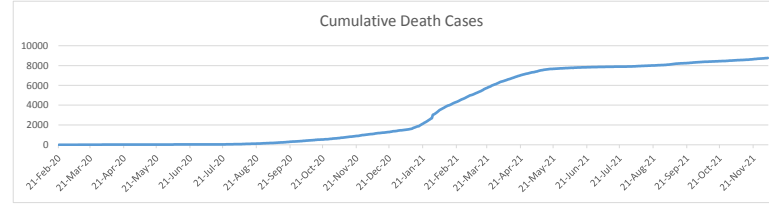

LEB | Covid - 19 Daily Situation Report  
19-Jan-22

Total Cumulative confirmed cases	840,514	incl. 15805 Arrivals since 21.02.2020
New confirmed cases in the last 24 hours	6,643	incl. 189 Arrivals
Number of PCR Tests done in the last 24 hours	36,176	
Positivity Rate	18.4%	
Cumulative death cases	9,429	
Number of death cases in the last 24 hours	17	
Death Rate	1.1%	
Hopitalized Cases	703	incl. 362 in ICU
Recovered Cases	692,320	

Vaccine Updates

Cumulative Vaccinations (1st Dose)	2,547,526
Cumulative Vaccinations (2nd Dose)	2,062,109
Cumulative Vaccinations (3rd Dose)	395,759
Vaccinations given in the last 24 hours (1st Dose)	6,927
Vaccinations given in the last 24 hours (2nd Dose)	10,714
Vaccinations given in the last 24 hours (3rd Dose)	5,187