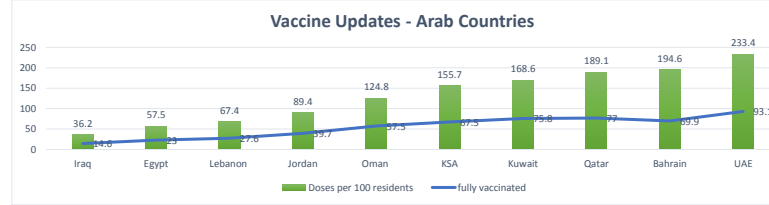

LEB | Covid - 19 Daily Situation Report  
19-Jan-22

Total Cumulative confirmed cases	840,514	incl. 15805 Arrivals since 21.02.2020
New confirmed cases in the last 24 hours	6,643	incl. 189 Arrivals
Number of PCR Tests done in the last 24 hours	36,176	
Positivity Rate	18.4%	
Cumulative death cases	9,429	
Number of death cases in the last 24 hours	17	
Death Rate	1.1%	
Hopitalized Cases	703	incl. 362 in ICU
Recovered Cases	692,320	

Vaccine Updates

Cumulative Vaccinations (1st Dose)	2,547,526
Cumulative Vaccinations (2nd Dose)	2,062,109
Cumulative Vaccinations (3rd Dose)	395,759
Vaccinations given in the last 24 hours (1st Dose)	6,927
Vaccinations given in the last 24 hours (2nd Dose)	10,714
Vaccinations given in the last 24 hours (3rd Dose)	5,187