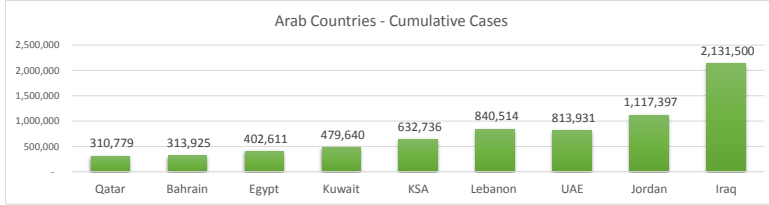

LEB | Covid - 19 Daily Situation Report  
19-Jan-22

Total Cumulative confirmed cases	840,514	incl. 15805 Arrivals since 21.02.2020
New confirmed cases in the last 24 hours	6,643	incl. 189 Arrivals
Number of PCR Tests done in the last 24 hours	36,176	
Positivity Rate	18.4%	
Cumulative death cases	9,429	
Number of death cases in the last 24 hours	17	
Death Rate	1.1%	
Hopitalized Cases	703	incl. 362 in ICU
Recovered Cases	692,320	

Vaccine Updates

Cumulative Vaccinations (1st Dose)	2,547,526
Cumulative Vaccinations (2nd Dose)	2,062,109
Cumulative Vaccinations (3rd Dose)	395,759
Vaccinations given in the last 24 hours (1st Dose)	6,927
Vaccinations given in the last 24 hours (2nd Dose)	10,714
Vaccinations given in the last 24 hours (3rd Dose)	5,187