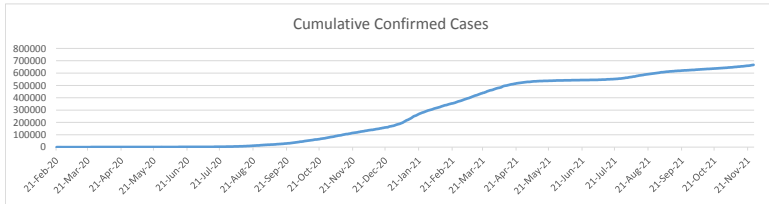

LEB | Covid - 19 Daily Situation Report  
19-Jan-22

Total Cumulative confirmed cases	840,514	incl. 15805 Arrivals since 21.02.2020
New confirmed cases in the last 24 hours	6,643	incl. 189 Arrivals
Number of PCR Tests done in the last 24 hours	36,176	
Positivity Rate	18.4%	
Cumulative death cases	9,429	
Number of death cases in the last 24 hours	17	
Death Rate	1.1%	
Hopitalized Cases	703	incl. 362 in ICU
Recovered Cases	692,320	

Vaccine Updates

Cumulative Vaccinations (1st Dose)	2,547,526
Cumulative Vaccinations (2nd Dose)	2,062,109
Cumulative Vaccinations (3rd Dose)	395,759
Vaccinations given in the last 24 hours (1st Dose)	6,927
Vaccinations given in the last 24 hours (2nd Dose)	10,714
Vaccinations given in the last 24 hours (3rd Dose)	5,187

<b>Covid-19 Worldwide Situation update</b>	
Cumulative confirmed cases	336,534,796
Total death cases	5,577,353
Death Rate	2.5%
Recovered cases	271,941,977
Critical cases	96,350

References:  
MoPH  
Worldometers  
FT Vaccine tracker