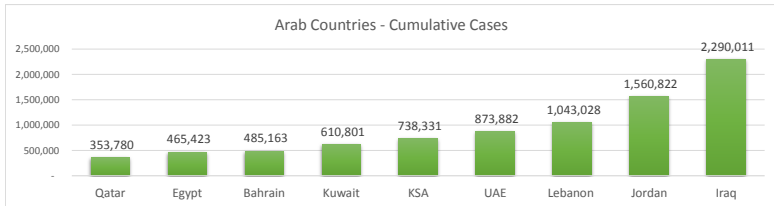

LEB | Covid - 19 Daily Situation Report
19-Feb-22

Total Cumulative confirmed cases	1,043,028	incl. 20874 Arrivals since 21.02.2020
New confirmed cases in the last 24 hours	3,729	incl. 112 Arrivals
Number of PCR Tests done in the last 24 hours	23,322	
Positivity Rate	16.0%	
Cumulative death cases	9,950	
Number of death cases in the last 24 hours	21	
Death Rate	1.0%	
Hopitalized Cases	664	incl. 311 in ICU
Recovered Cases	837,674	

Vaccine Updates

Cumulative Vaccinations (1st Dose)	2,629,412
Cumulative Vaccinations (2nd Dose)	2,257,374
Cumulative Vaccinations (3rd Dose)	507,316
Vaccinations given in the last 24 hours (1st Dose)	2,206
Vaccinations given in the last 24 hours (2nd Dose)	8,650
Vaccinations given in the last 24 hours (3rd Dose)	4,440

Covid-19 Worldwide Situation update	
Cumulative confirmed cases	423,020,511
Total death cases	5,896,615
Death Rate	2.5%
Recovered cases	347,838,835
Critical cases	82,241

References:
MoPH
Worldometers
FT Vaccine tracker