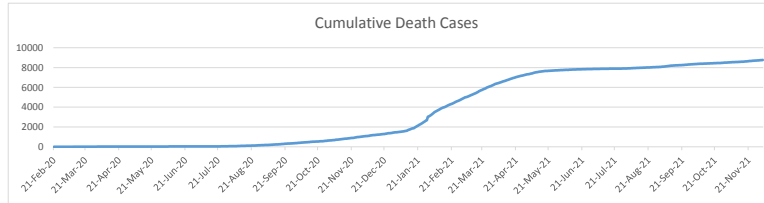

LEB | Covid - 19 Daily Situation Report
19-Feb-22

Total Cumulative confirmed cases	1,043,028	incl. 20874 Arrivals since 21.02.2020
New confirmed cases in the last 24 hours	3,729	incl. 112 Arrivals
Number of PCR Tests done in the last 24 hours	23,322	
Positivity Rate	16.0%	
Cumulative death cases	9,950	
Number of death cases in the last 24 hours	21	
Death Rate	1.0%	
Hopitalized Cases	664	incl. 311 in ICU
Recovered Cases	837,674	

Vaccine Updates

Cumulative Vaccinations (1st Dose)	2,629,412
Cumulative Vaccinations (2nd Dose)	2,257,374
Cumulative Vaccinations (3rd Dose)	507,316
Vaccinations given in the last 24 hours (1st Dose)	2,206
Vaccinations given in the last 24 hours (2nd Dose)	8,650
Vaccinations given in the last 24 hours (3rd Dose)	4,440

Covid-19 Worldwide Situation update	
Cumulative confirmed cases	423,020,511
Total death cases	5,896,615
Death Rate	2.5%
Recovered cases	347,838,835
Critical cases	82,241

References:
MoPH
Worldometers
FT Vaccine tracker