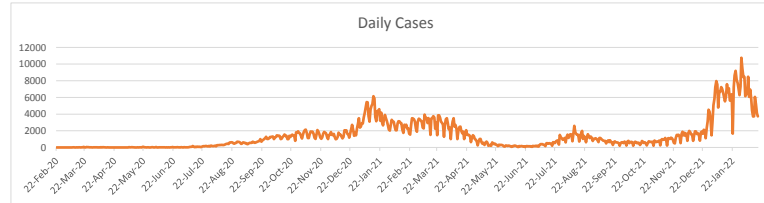

LEB | Covid - 19 Daily Situation Report
19-Feb-22

Total Cumulative confirmed cases	1,043,028	incl. 20874 Arrivals since 21.02.2020
New confirmed cases in the last 24 hours	3,729	incl. 112 Arrivals
Number of PCR Tests done in the last 24 hours	23,322	
Positivity Rate	16.0%	
Cumulative death cases	9,950	
Number of death cases in the last 24 hours	21	
Death Rate	1.0%	
Hopitalized Cases	664	incl. 311 in ICU
Recovered Cases	837,674	

Vaccine Updates

Cumulative Vaccinations (1st Dose)	2,629,412
Cumulative Vaccinations (2nd Dose)	2,257,374
Cumulative Vaccinations (3rd Dose)	507,316
Vaccinations given in the last 24 hours (1st Dose)	2,206
Vaccinations given in the last 24 hours (2nd Dose)	8,650
Vaccinations given in the last 24 hours (3rd Dose)	4,440

Covid-19 Worldwide Situation update	
Cumulative confirmed cases	423,020,511
Total death cases	5,896,615
Death Rate	2.5%
Recovered cases	347,838,835
Critical cases	82,241

References:
MoPH
Worldometers
FT Vaccine tracker