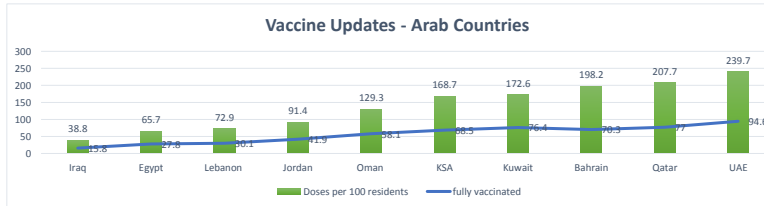

LEB | Covid - 19 Daily Situation Report
19-Feb-22

Total Cumulative confirmed cases	1,043,028	incl. 20874 Arrivals since 21.02.2020
New confirmed cases in the last 24 hours	3,729	incl. 112 Arrivals
Number of PCR Tests done in the last 24 hours	23,322	
Positivity Rate	16.0%	
Cumulative death cases	9,950	
Number of death cases in the last 24 hours	21	
Death Rate	1.0%	
Hopitalized Cases	664	incl. 311 in ICU
Recovered Cases	837,674	

Vaccine Updates

Cumulative Vaccinations (1st Dose)	2,629,412
Cumulative Vaccinations (2nd Dose)	2,257,374
Cumulative Vaccinations (3rd Dose)	507,316
Vaccinations given in the last 24 hours (1st Dose)	2,206
Vaccinations given in the last 24 hours (2nd Dose)	8,650
Vaccinations given in the last 24 hours (3rd Dose)	4,440