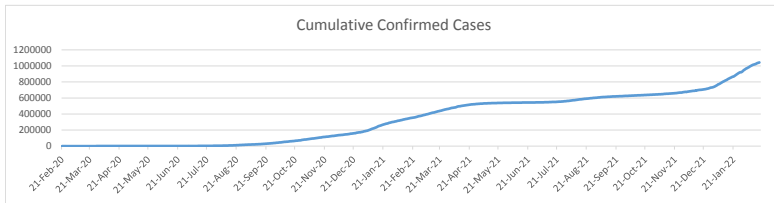

LEB | Covid - 19 Daily Situation Report
19-Feb-22

Total Cumulative confirmed cases	1,043,028	incl. 20874 Arrivals since 21.02.2020
New confirmed cases in the last 24 hours	3,729	incl. 112 Arrivals
Number of PCR Tests done in the last 24 hours	23,322	
Positivity Rate	16.0%	
Cumulative death cases	9,950	
Number of death cases in the last 24 hours	21	
Death Rate	1.0%	
Hopitalized Cases	664	incl. 311 in ICU
Recovered Cases	837,674	

Vaccine Updates

Cumulative Vaccinations (1st Dose)	2,629,412
Cumulative Vaccinations (2nd Dose)	2,257,374
Cumulative Vaccinations (3rd Dose)	507,316
Vaccinations given in the last 24 hours (1st Dose)	2,206
Vaccinations given in the last 24 hours (2nd Dose)	8,650
Vaccinations given in the last 24 hours (3rd Dose)	4,440

Covid-19 Worldwide Situation update	
Cumulative confirmed cases	423,020,511
Total death cases	5,896,615
Death Rate	2.5%
Recovered cases	347,838,835
Critical cases	82,241

References:
MoPH
Worldometers
FT Vaccine tracker