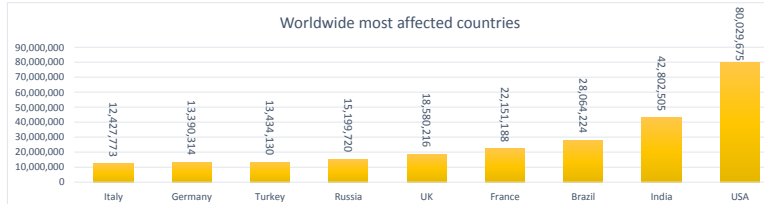

LEB | Covid - 19 Daily Situation Report
19-Feb-22

Total Cumulative confirmed cases	1,043,028	incl. 20874 Arrivals since 21.02.2020
New confirmed cases in the last 24 hours	3,729	incl. 112 Arrivals
Number of PCR Tests done in the last 24 hours	23,322	
Positivity Rate	16.0%	
Cumulative death cases	9,950	
Number of death cases in the last 24 hours	21	
Death Rate	1.0%	
Hopitalized Cases	664	incl. 311 in ICU
Recovered Cases	837,674	

Vaccine Updates

Cumulative Vaccinations (1st Dose)	2,629,412
Cumulative Vaccinations (2nd Dose)	2,257,374
Cumulative Vaccinations (3rd Dose)	507,316
Vaccinations given in the last 24 hours (1st Dose)	2,206
Vaccinations given in the last 24 hours (2nd Dose)	8,650
Vaccinations given in the last 24 hours (3rd Dose)	4,440

Covid-19 Worldwide Situation update	
Cumulative confirmed cases	423,020,511
Total death cases	5,896,615
Death Rate	2.5%
Recovered cases	347,838,835
Critical cases	82,241

References:
MoPH
Worldometers
FT Vaccine tracker