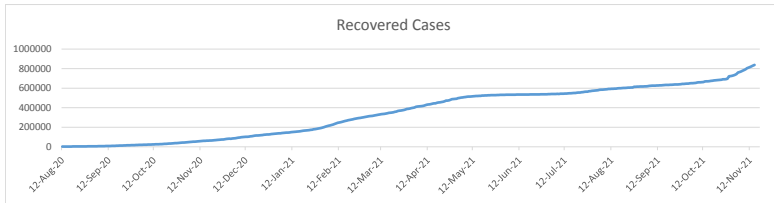

LEB | Covid - 19 Daily Situation Report
19-Feb-22

Total Cumulative confirmed cases	1,043,028	incl. 20874 Arrivals since 21.02.2020
New confirmed cases in the last 24 hours	3,729	incl. 112 Arrivals
Number of PCR Tests done in the last 24 hours	23,322	
Positivity Rate	16.0%	
Cumulative death cases	9,950	
Number of death cases in the last 24 hours	21	
Death Rate	1.0%	
Hopitalized Cases	664	incl. 311 in ICU
Recovered Cases	837,674	

Vaccine Updates

Cumulative Vaccinations (1st Dose)	2,629,412
Cumulative Vaccinations (2nd Dose)	2,257,374
Cumulative Vaccinations (3rd Dose)	507,316
Vaccinations given in the last 24 hours (1st Dose)	2,206
Vaccinations given in the last 24 hours (2nd Dose)	8,650
Vaccinations given in the last 24 hours (3rd Dose)	4,440

Covid-19 Worldwide Situation update	
Cumulative confirmed cases	423,020,511
Total death cases	5,896,615
Death Rate	2.5%
Recovered cases	347,838,835
Critical cases	82,241

References:
MoPH
Worldometers
FT Vaccine tracker