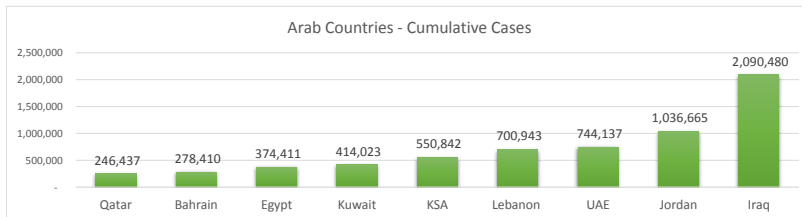

LEB | Covid - 19 Daily Situation Report

19-Dec-21

Total Cumulative confirmed cases	700,943
New confirmed cases in the last 24 hours	1,479
Number of PCR Tests done in the last 24 hours	NA
Positivity Rate	NA
Cumulative death cases	8,936
Number of death cases in the last 24 hours	12
Death Rate	1.3%
Hospitalized Cases	NA
Recovered Cases	NA

incl. 10411 Arrivals since 21.02.2020
incl. 106 Arrivals

Vaccine Updates

Cumulative Vaccinations (1st Dose)	2,266,378
Cumulative Vaccinations (2nd Dose)	1,897,852
Cumulative Vaccinations (3rd Dose)	249,103
Vaccinations given in the last 24 hours (1st Dose)	5,154
Vaccinations given in the last 24 hours (2nd Dose)	1,630
Vaccinations given in the last 24 hours (3rd Dose)	949

Covid-19 Worldwide Situation update	
Cumulative confirmed cases	274,859,292
Total death cases	5,369,505
Death Rate	2.5%
Recovered cases	246,602,022
Critical cases	88,711

References:
MoPH
Worldometers
FT Vaccine tracker