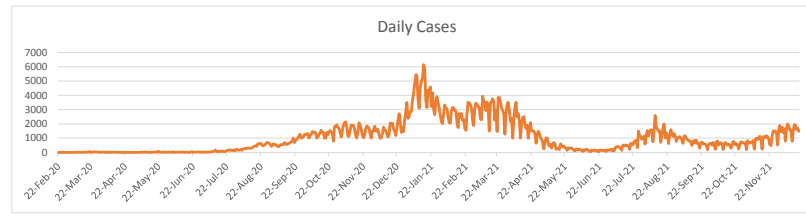

LEB | Covid - 19 Daily Situation Report

19-Dec-21

Total Cumulative confirmed cases	700,943
New confirmed cases in the last 24 hours	1,479
Number of PCR Tests done in the last 24 hours	NA
Positivity Rate	NA
Cumulative death cases	8,936
Number of death cases in the last 24 hours	12
Death Rate	1.3%
Hospitalized Cases	NA
Recovered Cases	NA

incl. 10411 Arrivals since 21.02.2020
incl. 106 Arrivals

Vaccine Updates

Cumulative Vaccinations (1st Dose)	2,266,378
Cumulative Vaccinations (2nd Dose)	1,897,852
Cumulative Vaccinations (3rd Dose)	249,103
Vaccinations given in the last 24 hours (1st Dose)	5,154
Vaccinations given in the last 24 hours (2nd Dose)	1,630
Vaccinations given in the last 24 hours (3rd Dose)	949

Covid-19 Worldwide Situation update	
Cumulative confirmed cases	274,859,292
Total death cases	5,369,505
Death Rate	2.5%
Recovered cases	246,602,022
Critical cases	88,711

References:
MoPH
Worldometers
FT Vaccine tracker