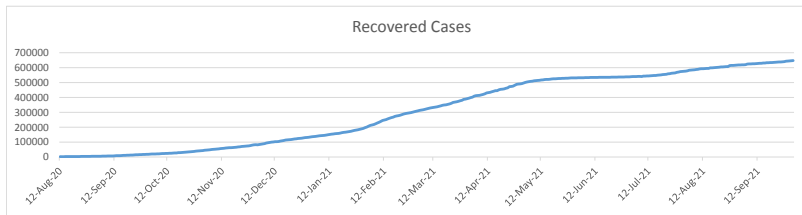

LEB | Covid - 19 Daily Situation Report

19-Dec-21

Total Cumulative confirmed cases	700,943
New confirmed cases in the last 24 hours	1,479
Number of PCR Tests done in the last 24 hours	NA
Positivity Rate	NA
Cumulative death cases	8,936
Number of death cases in the last 24 hours	12
Death Rate	1.3%
Hospitalized Cases	NA
Recovered Cases	NA

incl. 10411 Arrivals since 21.02.2020
incl. 106 Arrivals

Vaccine Updates

Cumulative Vaccinations (1st Dose)	2,266,378
Cumulative Vaccinations (2nd Dose)	1,897,852
Cumulative Vaccinations (3rd Dose)	249,103
Vaccinations given in the last 24 hours (1st Dose)	5,154
Vaccinations given in the last 24 hours (2nd Dose)	1,630
Vaccinations given in the last 24 hours (3rd Dose)	949

Covid-19 Worldwide Situation update	
Cumulative confirmed cases	274,859,292
Total death cases	5,369,505
Death Rate	2.5%
Recovered cases	246,602,022
Critical cases	88,711

References:
MoPH
Worldometers
FT Vaccine tracker