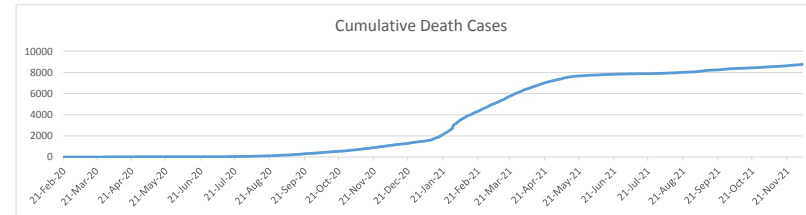

LEB | Covid - 19 Daily Situation Report

19-Dec-21

Total Cumulative confirmed cases	700,943
New confirmed cases in the last 24 hours	1,479
Number of PCR Tests done in the last 24 hours	NA
Positivity Rate	NA
Cumulative death cases	8,936
Number of death cases in the last 24 hours	12
Death Rate	1.3%
Hospitalized Cases	NA
Recovered Cases	NA

incl. 10411 Arrivals since 21.02.2020
incl. 106 Arrivals

Vaccine Updates

Cumulative Vaccinations (1st Dose)	2,266,378
Cumulative Vaccinations (2nd Dose)	1,897,852
Cumulative Vaccinations (3rd Dose)	249,103
Vaccinations given in the last 24 hours (1st Dose)	5,154
Vaccinations given in the last 24 hours (2nd Dose)	1,630
Vaccinations given in the last 24 hours (3rd Dose)	949

Covid-19 Worldwide Situation update	
Cumulative confirmed cases	274,859,292
Total death cases	5,369,505
Death Rate	2.5%
Recovered cases	246,602,022
Critical cases	88,711

References:
MoPH
Worldometers
FT Vaccine tracker