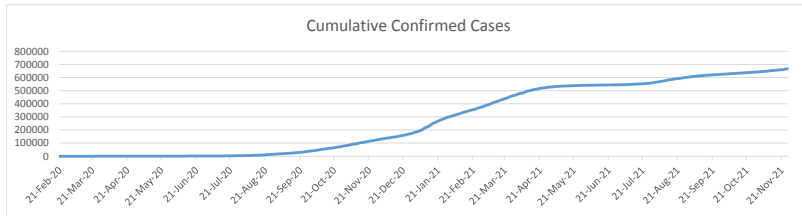

LEB | Covid - 19 Daily Situation Report

19-Dec-21

Total Cumulative confirmed cases	700,943
New confirmed cases in the last 24 hours	1,479
Number of PCR Tests done in the last 24 hours	NA
Positivity Rate	NA
Cumulative death cases	8,936
Number of death cases in the last 24 hours	12
Death Rate	1.3%
Hospitalized Cases	NA
Recovered Cases	NA

incl. 10411 Arrivals since 21.02.2020
incl. 106 Arrivals

Vaccine Updates

Cumulative Vaccinations (1st Dose)	2,266,378
Cumulative Vaccinations (2nd Dose)	1,897,852
Cumulative Vaccinations (3rd Dose)	249,103
Vaccinations given in the last 24 hours (1st Dose)	5,154
Vaccinations given in the last 24 hours (2nd Dose)	1,630
Vaccinations given in the last 24 hours (3rd Dose)	949

Covid-19 Worldwide Situation update	
Cumulative confirmed cases	274,859,292
Total death cases	5,369,505
Death Rate	2.5%
Recovered cases	246,602,022
Critical cases	88,711

References:
MoPH
Worldometers
FT Vaccine tracker