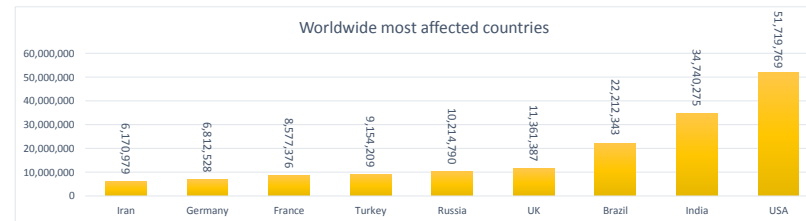

References:
MoPH
Worldometers
FT Vaccine tracker