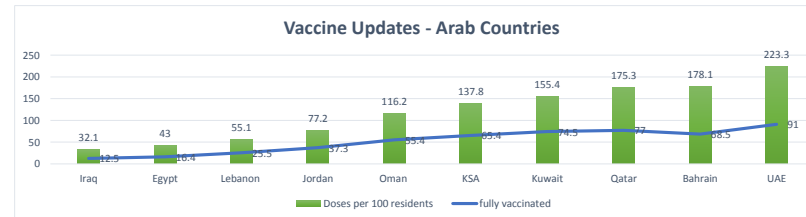

LEB | Covid - 19 Daily Situation Report

19-Dec-21

Total Cumulative confirmed cases	700,943
New confirmed cases in the last 24 hours	1,479
Number of PCR Tests done in the last 24 hours	NA
Positivity Rate	NA
Cumulative death cases	8,936
Number of death cases in the last 24 hours	12
Death Rate	1.3%
Hospitalized Cases	NA
Recovered Cases	NA

incl. 10411 Arrivals since 21.02.2020
incl. 106 Arrivals

Vaccine Updates

Cumulative Vaccinations (1st Dose)	2,266,378
Cumulative Vaccinations (2nd Dose)	1,897,852
Cumulative Vaccinations (3rd Dose)	249,103
Vaccinations given in the last 24 hours (1st Dose)	5,154
Vaccinations given in the last 24 hours (2nd Dose)	1,630
Vaccinations given in the last 24 hours (3rd Dose)	949