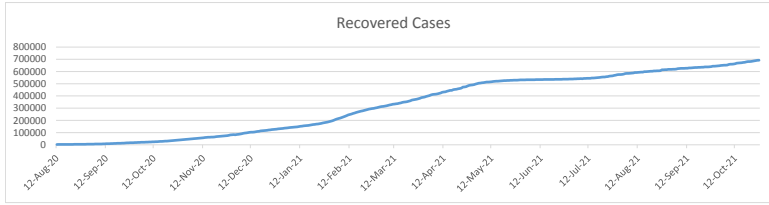

LEB | Covid - 19 Daily Situation Report
20-Jan-22

Total Cumulative confirmed cases	847,624	incl. 15993 Arrivals since 21.02.2020
New confirmed cases in the last 24 hours	7,110	incl. 188 Arrivals
Number of PCR Tests done in the last 24 hours	32,543	
Positivity Rate	21.8%	
Cumulative death cases	9,445	
Number of death cases in the last 24 hours	16	
Death Rate	1.1%	
Hospitalized Cases	701	incl. 364 in ICU
Recovered Cases	694,110	

Vaccine Updates

Cumulative Vaccinations (1st Dose)	2,552,431
Cumulative Vaccinations (2nd Dose)	2,074,213
Cumulative Vaccinations (3rd Dose)	400,079
Vaccinations given in the last 24 hours (1st Dose)	4,905
Vaccinations given in the last 24 hours (2nd Dose)	12,104
Vaccinations given in the last 24 hours (3rd Dose)	4,320

Covid-19 Worldwide Situation update	
Cumulative confirmed cases	336,534,796
Total death cases	5,577,353
Death Rate	2.5%
Recovered cases	271,941,977
Critical cases	96,350

References:
MoPH
Worldometers
FT Vaccine tracker