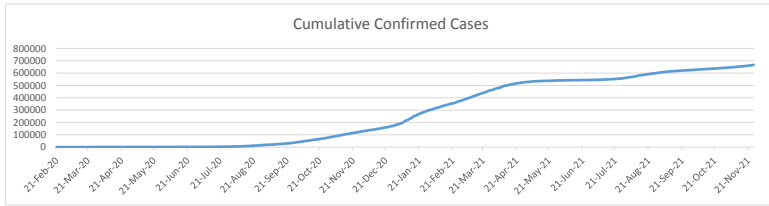

LEB | Covid - 19 Daily Situation Report
20-Jan-22

Total Cumulative confirmed cases	847,624	incl. 15993 Arrivals since 21.02.2020
New confirmed cases in the last 24 hours	7,110	incl. 188 Arrivals
Number of PCR Tests done in the last 24 hours	32,543	
Positivity Rate	21.8%	
Cumulative death cases	9,445	
Number of death cases in the last 24 hours	16	
Death Rate	1.1%	
Hospitalized Cases	701	incl. 364 in ICU
Recovered Cases	694,110	

Vaccine Updates

Cumulative Vaccinations (1st Dose)	2,552,431
Cumulative Vaccinations (2nd Dose)	2,074,213
Cumulative Vaccinations (3rd Dose)	400,079
Vaccinations given in the last 24 hours (1st Dose)	4,905
Vaccinations given in the last 24 hours (2nd Dose)	12,104
Vaccinations given in the last 24 hours (3rd Dose)	4,320

Covid-19 Worldwide Situation update	
Cumulative confirmed cases	336,534,796
Total death cases	5,577,353
Death Rate	2.5%
Recovered cases	271,941,977
Critical cases	96,350

References:
MoPH
Worldometers
FT Vaccine tracker