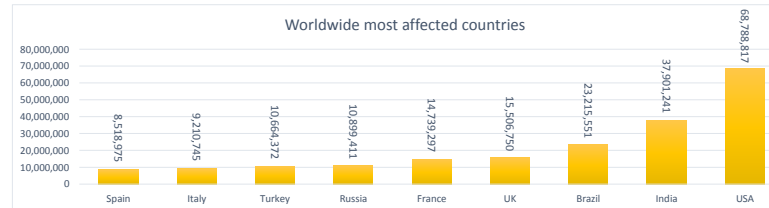

LEB | Covid - 19 Daily Situation Report
20-Jan-22

Total Cumulative confirmed cases	847,624	incl. 15993 Arrivals since 21.02.2020
New confirmed cases in the last 24 hours	7,110	incl. 188 Arrivals
Number of PCR Tests done in the last 24 hours	32,543	
Positivity Rate	21.8%	
Cumulative death cases	9,445	
Number of death cases in the last 24 hours	16	
Death Rate	1.1%	
Hospitalized Cases	701	incl. 364 in ICU
Recovered Cases	694,110	

Vaccine Updates

Cumulative Vaccinations (1st Dose)	2,552,431
Cumulative Vaccinations (2nd Dose)	2,074,213
Cumulative Vaccinations (3rd Dose)	400,079
Vaccinations given in the last 24 hours (1st Dose)	4,905
Vaccinations given in the last 24 hours (2nd Dose)	12,104
Vaccinations given in the last 24 hours (3rd Dose)	4,320

Covid-19 Worldwide Situation update	
Cumulative confirmed cases	336,534,796
Total death cases	5,577,353
Death Rate	2.5%
Recovered cases	271,941,977
Critical cases	96,350

References:
MoPH
Worldometers
FT Vaccine tracker