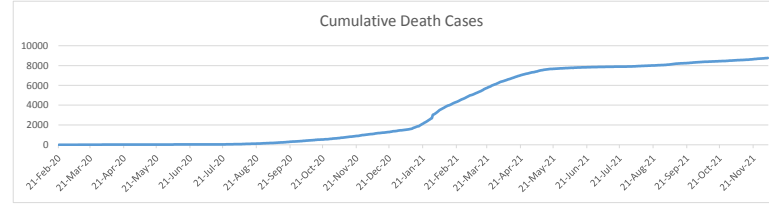

LEB | Covid - 19 Daily Situation Report
20-Jan-22

Total Cumulative confirmed cases	847,624	incl. 15993 Arrivals since 21.02.2020
New confirmed cases in the last 24 hours	7,110	incl. 188 Arrivals
Number of PCR Tests done in the last 24 hours	32,543	
Positivity Rate	21.8%	
Cumulative death cases	9,445	
Number of death cases in the last 24 hours	16	
Death Rate	1.1%	
Hospitalized Cases	701	incl. 364 in ICU
Recovered Cases	694,110	

Vaccine Updates

Cumulative Vaccinations (1st Dose)	2,552,431
Cumulative Vaccinations (2nd Dose)	2,074,213
Cumulative Vaccinations (3rd Dose)	400,079
Vaccinations given in the last 24 hours (1st Dose)	4,905
Vaccinations given in the last 24 hours (2nd Dose)	12,104
Vaccinations given in the last 24 hours (3rd Dose)	4,320

Covid-19 Worldwide Situation update	
Cumulative confirmed cases	336,534,796
Total death cases	5,577,353
Death Rate	2.5%
Recovered cases	271,941,977
Critical cases	96,350

References:
MoPH
Worldometers
FT Vaccine tracker