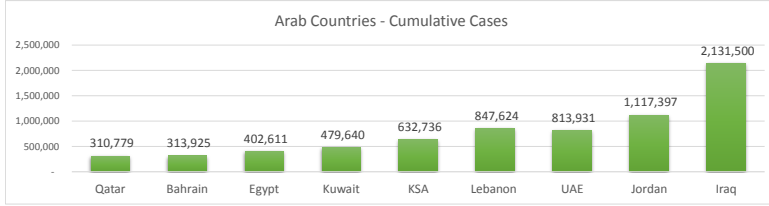

LEB | Covid - 19 Daily Situation Report
20-Jan-22

Total Cumulative confirmed cases	847,624	incl. 15993 Arrivals since 21.02.2020
New confirmed cases in the last 24 hours	7,110	incl. 188 Arrivals
Number of PCR Tests done in the last 24 hours	32,543	
Positivity Rate	21.8%	
Cumulative death cases	9,445	
Number of death cases in the last 24 hours	16	
Death Rate	1.1%	
Hospitalized Cases	701	incl. 364 in ICU
Recovered Cases	694,110	

Vaccine Updates

Cumulative Vaccinations (1st Dose)	2,552,431
Cumulative Vaccinations (2nd Dose)	2,074,213
Cumulative Vaccinations (3rd Dose)	400,079
Vaccinations given in the last 24 hours (1st Dose)	4,905
Vaccinations given in the last 24 hours (2nd Dose)	12,104
Vaccinations given in the last 24 hours (3rd Dose)	4,320

Covid-19 Worldwide Situation update	
Cumulative confirmed cases	336,534,796
Total death cases	5,577,353
Death Rate	2.5%
Recovered cases	271,941,977
Critical cases	96,350

References:
MoPH
Worldometers
FT Vaccine tracker