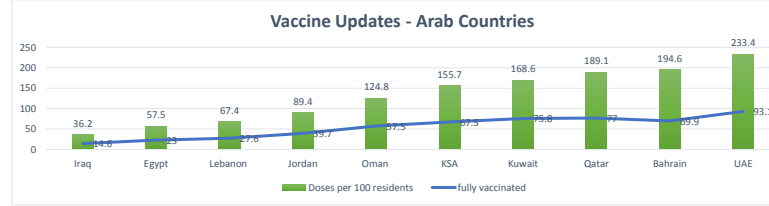

LEB | Covid - 19 Daily Situation Report
20-Jan-22

Total Cumulative confirmed cases	847,624	incl. 15993 Arrivals since 21.02.2020
New confirmed cases in the last 24 hours	7,110	incl. 188 Arrivals
Number of PCR Tests done in the last 24 hours	32,543	
Positivity Rate	21.8%	
Cumulative death cases	9,445	
Number of death cases in the last 24 hours	16	
Death Rate	1.1%	
Hospitalized Cases	701	incl. 364 in ICU
Recovered Cases	694,110	

Vaccine Updates

Cumulative Vaccinations (1st Dose)	2,552,431
Cumulative Vaccinations (2nd Dose)	2,074,213
Cumulative Vaccinations (3rd Dose)	400,079
Vaccinations given in the last 24 hours (1st Dose)	4,905
Vaccinations given in the last 24 hours (2nd Dose)	12,104
Vaccinations given in the last 24 hours (3rd Dose)	4,320