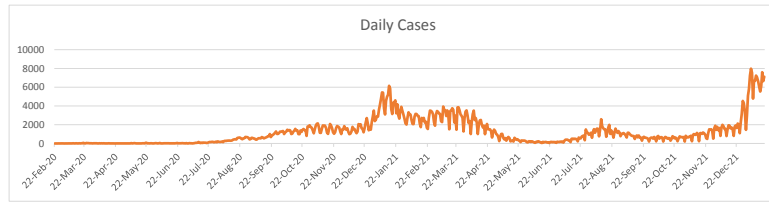

LEB | Covid - 19 Daily Situation Report
20-Jan-22

Total Cumulative confirmed cases	847,624	incl. 15993 Arrivals since 21.02.2020
New confirmed cases in the last 24 hours	7,110	incl. 188 Arrivals
Number of PCR Tests done in the last 24 hours	32,543	
Positivity Rate	21.8%	
Cumulative death cases	9,445	
Number of death cases in the last 24 hours	16	
Death Rate	1.1%	
Hospitalized Cases	701	incl. 364 in ICU
Recovered Cases	694,110	

Vaccine Updates

Cumulative Vaccinations (1st Dose)	2,552,431
Cumulative Vaccinations (2nd Dose)	2,074,213
Cumulative Vaccinations (3rd Dose)	400,079
Vaccinations given in the last 24 hours (1st Dose)	4,905
Vaccinations given in the last 24 hours (2nd Dose)	12,104
Vaccinations given in the last 24 hours (3rd Dose)	4,320

Covid-19 Worldwide Situation update	
Cumulative confirmed cases	336,534,796
Total death cases	5,577,353
Death Rate	2.5%
Recovered cases	271,941,977
Critical cases	96,350

References:
MoPH
Worldometers
FT Vaccine tracker