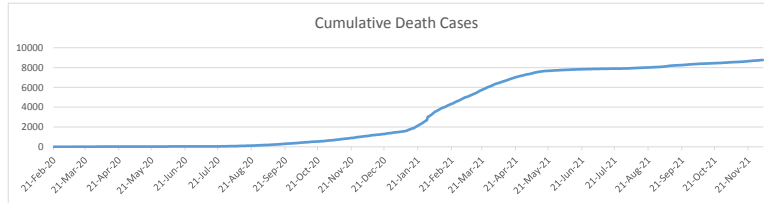

LEB | Covid - 19 Daily Situation Report
20-Feb-22

Total Cumulative confirmed cases	1,046,173	incl. 21016 Arrivals since 21.02.2020
New confirmed cases in the last 24 hours	3,145	incl. 142 Arrivals
Number of PCR Tests done in the last 24 hours	NA	
Positivity Rate	NA	
Cumulative death cases	9,970	
Number of death cases in the last 24 hours	20	
Death Rate	1.0%	
Hopitalized Cases	651	incl. 292 in ICU
Recovered Cases	NA	

Vaccine Updates

Cumulative Vaccinations (1st Dose)	2,630,036
Cumulative Vaccinations (2nd Dose)	2,258,778
Cumulative Vaccinations (3rd Dose)	507,751
Vaccinations given in the last 24 hours (1st Dose)	624
Vaccinations given in the last 24 hours (2nd Dose)	1,404
Vaccinations given in the last 24 hours (3rd Dose)	435

Covid-19 Worldwide Situation update	
Cumulative confirmed cases	424,445,663
Total death cases	5,903,787
Death Rate	2.5%
Recovered cases	349,776,613
Critical cases	81,975

References:
MoPH
Worldometers
FT Vaccine tracker