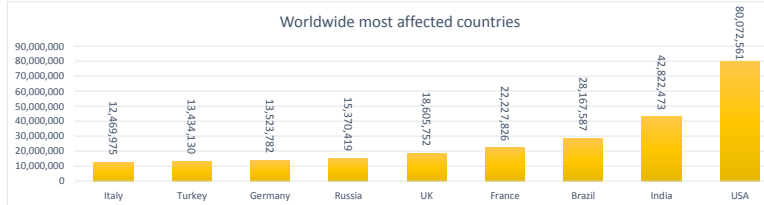

LEB | Covid - 19 Daily Situation Report
20-Feb-22

Total Cumulative confirmed cases	1,046,173	incl. 21016 Arrivals since 21.02.2020
New confirmed cases in the last 24 hours	3,145	incl. 142 Arrivals
Number of PCR Tests done in the last 24 hours	NA	
Positivity Rate	NA	
Cumulative death cases	9,970	
Number of death cases in the last 24 hours	20	
Death Rate	1.0%	
Hopitalized Cases	651	incl. 292 in ICU
Recovered Cases	NA	

Vaccine Updates

Cumulative Vaccinations (1st Dose)	2,630,036
Cumulative Vaccinations (2nd Dose)	2,258,778
Cumulative Vaccinations (3rd Dose)	507,751
Vaccinations given in the last 24 hours (1st Dose)	624
Vaccinations given in the last 24 hours (2nd Dose)	1,404
Vaccinations given in the last 24 hours (3rd Dose)	435

Covid-19 Worldwide Situation update	
Cumulative confirmed cases	424,445,663
Total death cases	5,903,787
Death Rate	2.5%
Recovered cases	349,776,613
Critical cases	81,975

References:
MoPH
Worldometers
FT Vaccine tracker