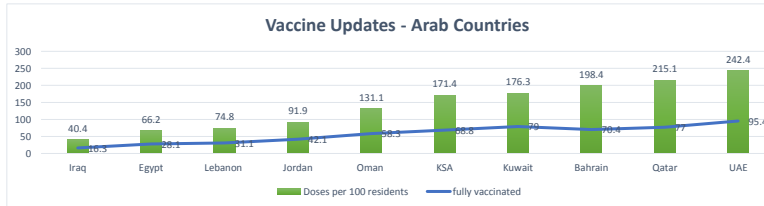

LEB | Covid - 19 Daily Situation Report
20-Feb-22

Total Cumulative confirmed cases	1,046,173	incl. 21016 Arrivals since 21.02.2020
New confirmed cases in the last 24 hours	3,145	incl. 142 Arrivals
Number of PCR Tests done in the last 24 hours	NA	
Positivity Rate	NA	
Cumulative death cases	9,970	
Number of death cases in the last 24 hours	20	
Death Rate	1.0%	
Hopitalized Cases	651	incl. 292 in ICU
Recovered Cases	NA	

Vaccine Updates

Cumulative Vaccinations (1st Dose)	2,630,036
Cumulative Vaccinations (2nd Dose)	2,258,778
Cumulative Vaccinations (3rd Dose)	507,751
Vaccinations given in the last 24 hours (1st Dose)	624
Vaccinations given in the last 24 hours (2nd Dose)	1,404
Vaccinations given in the last 24 hours (3rd Dose)	435