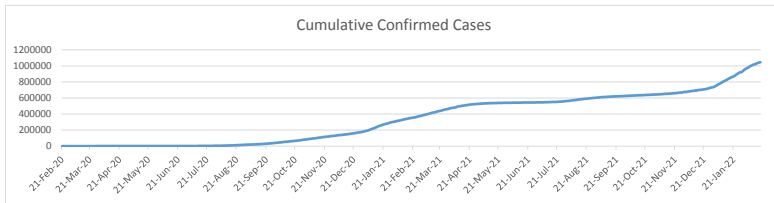

LEB | Covid - 19 Daily Situation Report
20-Feb-22

Total Cumulative confirmed cases	1,046,173	incl. 21016 Arrivals since 21.02.2020
New confirmed cases in the last 24 hours	3,145	incl. 142 Arrivals
Number of PCR Tests done in the last 24 hours	NA	
Positivity Rate	NA	
Cumulative death cases	9,970	
Number of death cases in the last 24 hours	20	
Death Rate	1.0%	
Hopitalized Cases	651	incl. 292 in ICU
Recovered Cases	NA	

Vaccine Updates

Cumulative Vaccinations (1st Dose)	2,630,036
Cumulative Vaccinations (2nd Dose)	2,258,778
Cumulative Vaccinations (3rd Dose)	507,751
Vaccinations given in the last 24 hours (1st Dose)	624
Vaccinations given in the last 24 hours (2nd Dose)	1,404
Vaccinations given in the last 24 hours (3rd Dose)	435

Covid-19 Worldwide Situation update	
Cumulative confirmed cases	424,445,663
Total death cases	5,903,787
Death Rate	2.5%
Recovered cases	349,776,613
Critical cases	81,975

References:
MoPH
Worldometers
FT Vaccine tracker