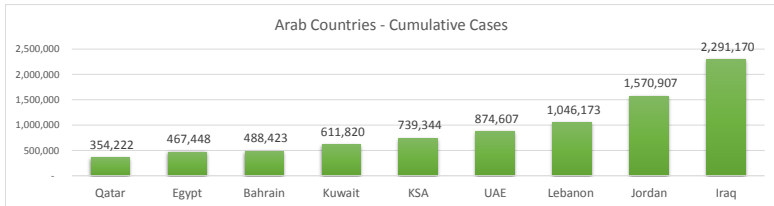

LEB | Covid - 19 Daily Situation Report
20-Feb-22

Total Cumulative confirmed cases	1,046,173	incl. 21016 Arrivals since 21.02.2020
New confirmed cases in the last 24 hours	3,145	incl. 142 Arrivals
Number of PCR Tests done in the last 24 hours	NA	
Positivity Rate	NA	
Cumulative death cases	9,970	
Number of death cases in the last 24 hours	20	
Death Rate	1.0%	
Hopitalized Cases	651	incl. 292 in ICU
Recovered Cases	NA	

Vaccine Updates

Cumulative Vaccinations (1st Dose)	2,630,036
Cumulative Vaccinations (2nd Dose)	2,258,778
Cumulative Vaccinations (3rd Dose)	507,751
Vaccinations given in the last 24 hours (1st Dose)	624
Vaccinations given in the last 24 hours (2nd Dose)	1,404
Vaccinations given in the last 24 hours (3rd Dose)	435

Covid-19 Worldwide Situation update	
Cumulative confirmed cases	424,445,663
Total death cases	5,903,787
Death Rate	2.5%
Recovered cases	349,776,613
Critical cases	81,975

References:
MoPH
Worldometers
FT Vaccine tracker