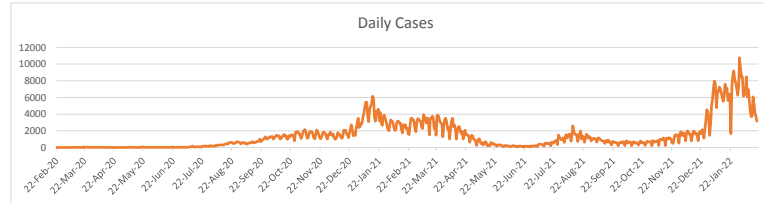

LEB | Covid - 19 Daily Situation Report
20-Feb-22

Total Cumulative confirmed cases	1,046,173	incl. 21016 Arrivals since 21.02.2020
New confirmed cases in the last 24 hours	3,145	incl. 142 Arrivals
Number of PCR Tests done in the last 24 hours	NA	
Positivity Rate	NA	
Cumulative death cases	9,970	
Number of death cases in the last 24 hours	20	
Death Rate	1.0%	
Hopitalized Cases	651	incl. 292 in ICU
Recovered Cases	NA	

Vaccine Updates

Cumulative Vaccinations (1st Dose)	2,630,036
Cumulative Vaccinations (2nd Dose)	2,258,778
Cumulative Vaccinations (3rd Dose)	507,751
Vaccinations given in the last 24 hours (1st Dose)	624
Vaccinations given in the last 24 hours (2nd Dose)	1,404
Vaccinations given in the last 24 hours (3rd Dose)	435

Covid-19 Worldwide Situation update	
Cumulative confirmed cases	424,445,663
Total death cases	5,903,787
Death Rate	2.5%
Recovered cases	349,776,613
Critical cases	81,975

References:
MoPH
Worldometers
FT Vaccine tracker