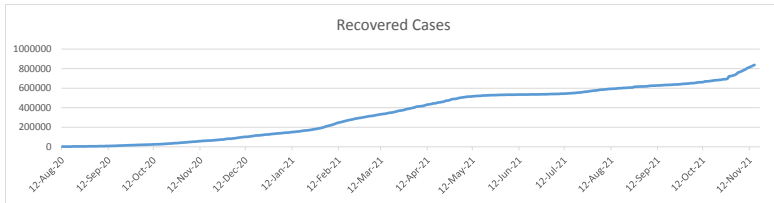

LEB | Covid - 19 Daily Situation Report
20-Feb-22

Total Cumulative confirmed cases	1,046,173	incl. 21016 Arrivals since 21.02.2020
New confirmed cases in the last 24 hours	3,145	incl. 142 Arrivals
Number of PCR Tests done in the last 24 hours	NA	
Positivity Rate	NA	
Cumulative death cases	9,970	
Number of death cases in the last 24 hours	20	
Death Rate	1.0%	
Hopitalized Cases	651	incl. 292 in ICU
Recovered Cases	NA	

Vaccine Updates

Cumulative Vaccinations (1st Dose)	2,630,036
Cumulative Vaccinations (2nd Dose)	2,258,778
Cumulative Vaccinations (3rd Dose)	507,751
Vaccinations given in the last 24 hours (1st Dose)	624
Vaccinations given in the last 24 hours (2nd Dose)	1,404
Vaccinations given in the last 24 hours (3rd Dose)	435

Covid-19 Worldwide Situation update	
Cumulative confirmed cases	424,445,663
Total death cases	5,903,787
Death Rate	2.5%
Recovered cases	349,776,613
Critical cases	81,975

References:
MoPH
Worldometers
FT Vaccine tracker