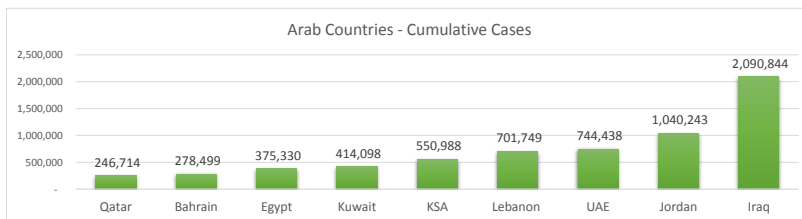

LEB | Covid - 19 Daily Situation Report
20-Dec-21

Total Cumulative confirmed cases	701,749	incl. 10527 Arrivals since 21.02.2020
New confirmed cases in the last 24 hours	806	incl. 116 Arrivals
Number of PCR Tests done in the last 24 hours	16,030	
Positivity Rate	5.0%	
Cumulative death cases	8,950	
Number of death cases in the last 24 hours	14	
Death Rate	1.3%	
Hospitalized Cases	641	incl. 288 in ICU
Recovered Cases	649,517	

Covid-19 Worldwide Situation update	
Cumulative confirmed cases	275,307,151
Total death cases	5,373,565
Death Rate	2.5%
Recovered cases	247,026,031
Critical cases	88,525

References:
MoPH
Worldometers
FT Vaccine tracker