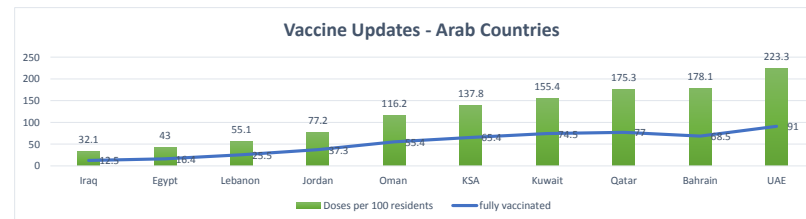

LEB | Covid - 19 Daily Situation Report
20-Dec-21

Total Cumulative confirmed cases	701,749	incl. 10527 Arrivals since 21.02.2020
New confirmed cases in the last 24 hours	806	incl. 116 Arrivals
Number of PCR Tests done in the last 24 hours	16,030	
Positivity Rate	5.0%	
Cumulative death cases	8,950	
Number of death cases in the last 24 hours	14	
Death Rate	1.3%	
Hospitalized Cases	641	incl. 288 in ICU
Recovered Cases	649,517	

Vaccine Updates

Cumulative Vaccinations (1st Dose)	NA
Cumulative Vaccinations (2nd Dose)	NA
Cumulative Vaccinations (3rd Dose)	NA
Vaccinations given in the last 24 hours (1st Dose)	NA
Vaccinations given in the last 24 hours (2nd Dose)	NA
Vaccinations given in the last 24 hours (3rd Dose)	NA

Covid-19 Worldwide Situation update	
Cumulative confirmed cases	275,307,151
Total death cases	5,373,565
Death Rate	2.5%
Recovered cases	247,026,031
Critical cases	88,525