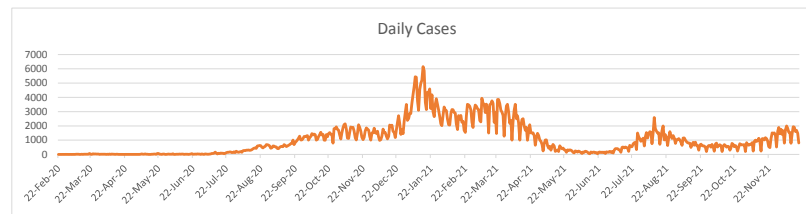

LEB | Covid - 19 Daily Situation Report
20-Dec-21

Total Cumulative confirmed cases	701,749	incl. 10527 Arrivals since 21.02.2020
New confirmed cases in the last 24 hours	806	incl. 116 Arrivals
Number of PCR Tests done in the last 24 hours	16,030	
Positivity Rate	5.0%	
Cumulative death cases	8,950	
Number of death cases in the last 24 hours	14	
Death Rate	1.3%	
Hospitalized Cases	641	incl. 288 in ICU
Recovered Cases	649,517	

Vaccine Updates

Cumulative Vaccinations (1st Dose)	NA
Cumulative Vaccinations (2nd Dose)	NA
Cumulative Vaccinations (3rd Dose)	NA
Vaccinations given in the last 24 hours (1st Dose)	NA
Vaccinations given in the last 24 hours (2nd Dose)	NA
Vaccinations given in the last 24 hours (3rd Dose)	NA

Covid-19 Worldwide Situation update	
Cumulative confirmed cases	275,307,151
Total death cases	5,373,565
Death Rate	2.5%
Recovered cases	247,026,031
Critical cases	88,525

References:
MoPH
Worldometers
FT Vaccine tracker