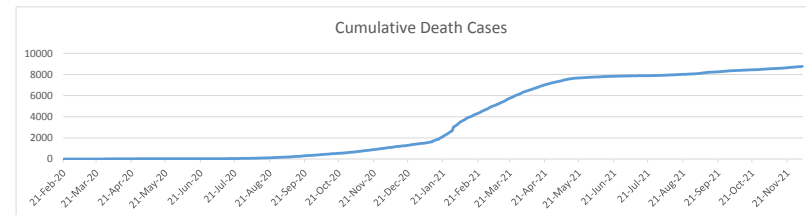

LEB | Covid - 19 Daily Situation Report
20-Dec-21

Total Cumulative confirmed cases	701,749	incl. 10527 Arrivals since 21.02.2020
New confirmed cases in the last 24 hours	806	incl. 116 Arrivals
Number of PCR Tests done in the last 24 hours	16,030	
Positivity Rate	5.0%	
Cumulative death cases	8,950	
Number of death cases in the last 24 hours	14	
Death Rate	1.3%	
Hospitalized Cases	641	incl. 288 in ICU
Recovered Cases	649,517	

Vaccine Updates

Cumulative Vaccinations (1st Dose)	NA
Cumulative Vaccinations (2nd Dose)	NA
Cumulative Vaccinations (3rd Dose)	NA
Vaccinations given in the last 24 hours (1st Dose)	NA
Vaccinations given in the last 24 hours (2nd Dose)	NA
Vaccinations given in the last 24 hours (3rd Dose)	NA

Covid-19 Worldwide Situation update	
Cumulative confirmed cases	275,307,151
Total death cases	5,373,565
Death Rate	2.5%
Recovered cases	247,026,031
Critical cases	88,525

References:
MoPH
Worldometers
FT Vaccine tracker