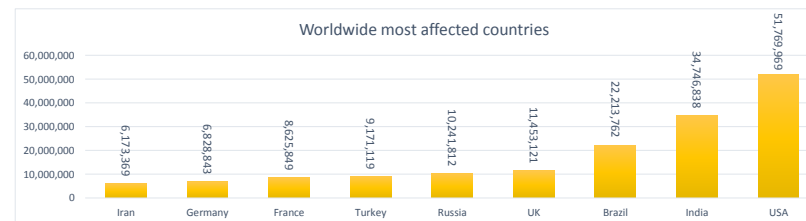

LEB | Covid - 19 Daily Situation Report
20-Dec-21

Total Cumulative confirmed cases	701,749	incl. 10527 Arrivals since 21.02.2020
New confirmed cases in the last 24 hours	806	incl. 116 Arrivals
Number of PCR Tests done in the last 24 hours	16,030	
Positivity Rate	5.0%	
Cumulative death cases	8,950	
Number of death cases in the last 24 hours	14	
Death Rate	1.3%	
Hospitalized Cases	641	incl. 288 in ICU
Recovered Cases	649,517	

Covid-19 Worldwide Situation update	
Cumulative confirmed cases	275,307,151
Total death cases	5,373,565
Death Rate	2.5%
Recovered cases	247,026,031
Critical cases	88,525

References:
MoPH
Worldometers
FT Vaccine tracker