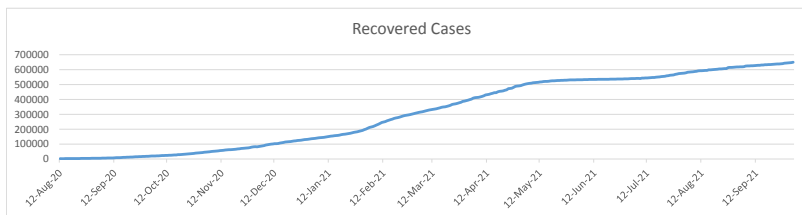

LEB | Covid - 19 Daily Situation Report
20-Dec-21

Total Cumulative confirmed cases	701,749	incl. 10527 Arrivals since 21.02.2020
New confirmed cases in the last 24 hours	806	incl. 116 Arrivals
Number of PCR Tests done in the last 24 hours	16,030	
Positivity Rate	5.0%	
Cumulative death cases	8,950	
Number of death cases in the last 24 hours	14	
Death Rate	1.3%	
Hospitalized Cases	641	incl. 288 in ICU
Recovered Cases	649,517	

Vaccine Updates

Cumulative Vaccinations (1st Dose)	NA
Cumulative Vaccinations (2nd Dose)	NA
Cumulative Vaccinations (3rd Dose)	NA
Vaccinations given in the last 24 hours (1st Dose)	NA
Vaccinations given in the last 24 hours (2nd Dose)	NA
Vaccinations given in the last 24 hours (3rd Dose)	NA

Covid-19 Worldwide Situation update	
Cumulative confirmed cases	275,307,151
Total death cases	5,373,565
Death Rate	2.5%
Recovered cases	247,026,031
Critical cases	88,525

References:
MoPH
Worldometers
FT Vaccine tracker