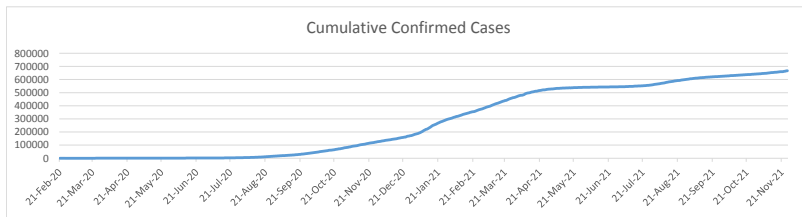

LEB | Covid - 19 Daily Situation Report
20-Dec-21

Total Cumulative confirmed cases	701,749	incl. 10527 Arrivals since 21.02.2020
New confirmed cases in the last 24 hours	806	incl. 116 Arrivals
Number of PCR Tests done in the last 24 hours	16,030	
Positivity Rate	5.0%	
Cumulative death cases	8,950	
Number of death cases in the last 24 hours	14	
Death Rate	1.3%	
Hospitalized Cases	641	incl. 288 in ICU
Recovered Cases	649,517	

Vaccine Updates

Cumulative Vaccinations (1st Dose)	NA
Cumulative Vaccinations (2nd Dose)	NA
Cumulative Vaccinations (3rd Dose)	NA
Vaccinations given in the last 24 hours (1st Dose)	NA
Vaccinations given in the last 24 hours (2nd Dose)	NA
Vaccinations given in the last 24 hours (3rd Dose)	NA

Covid-19 Worldwide Situation update	
Cumulative confirmed cases	275,307,151
Total death cases	5,373,565
Death Rate	2.5%
Recovered cases	247,026,031
Critical cases	88,525

References:
MoPH
Worldometers
FT Vaccine tracker