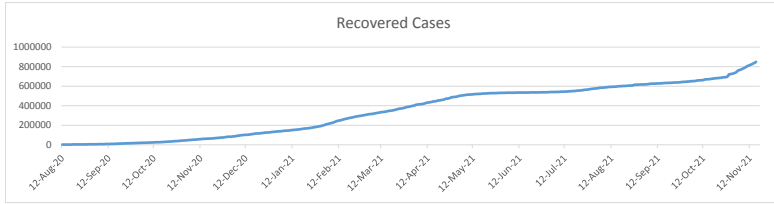

LEB | Covid - 19 Daily Situation Report
21-Feb-22

Total Cumulative confirmed cases	1,049,274	incl. 21110 Arrivals since 21.02.2020
New confirmed cases in the last 24 hours	3,101	incl. 94 Arrivals
Number of PCR Tests done in the last 24 hours	19,778	
Positivity Rate	15.7%	
Cumulative death cases	9,989	
Number of death cases in the last 24 hours	19	
Death Rate	1.0%	
Hopitalized Cases	644	incl. 295 in ICU
Recovered Cases	848,859	

Vaccine Updates

Cumulative Vaccinations (1st Dose)	2,630,507
Cumulative Vaccinations (2nd Dose)	2,259,313
Cumulative Vaccinations (3rd Dose)	507,987
Vaccinations given in the last 24 hours (1st Dose)	471
Vaccinations given in the last 24 hours (2nd Dose)	535
Vaccinations given in the last 24 hours (3rd Dose)	236

Covid-19 Worldwide Situation update	
Cumulative confirmed cases	425,683,818
Total death cases	5,909,307
Death Rate	2.5%
Recovered cases	351,611,782
Critical cases	82,025

References:
MoPH
Worldometers
FT Vaccine tracker