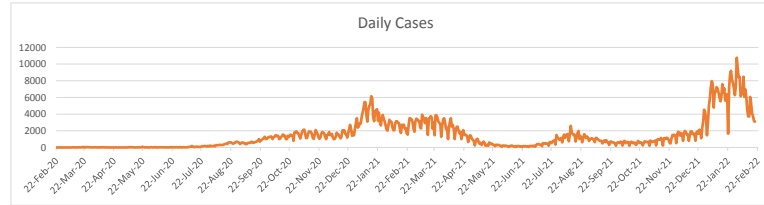

LEB | Covid - 19 Daily Situation Report
21-Feb-22

Total Cumulative confirmed cases	1,049,274	incl. 21110 Arrivals since 21.02.2020
New confirmed cases in the last 24 hours	3,101	incl. 94 Arrivals
Number of PCR Tests done in the last 24 hours	19,778	
Positivity Rate	15.7%	
Cumulative death cases	9,989	
Number of death cases in the last 24 hours	19	
Death Rate	1.0%	
Hopitalized Cases	644	incl. 295 in ICU
Recovered Cases	848,859	

Vaccine Updates

Cumulative Vaccinations (1st Dose)	2,630,507
Cumulative Vaccinations (2nd Dose)	2,259,313
Cumulative Vaccinations (3rd Dose)	507,987
Vaccinations given in the last 24 hours (1st Dose)	471
Vaccinations given in the last 24 hours (2nd Dose)	535
Vaccinations given in the last 24 hours (3rd Dose)	236

Covid-19 Worldwide Situation update	
Cumulative confirmed cases	425,683,818
Total death cases	5,909,307
Death Rate	2.5%
Recovered cases	351,611,782
Critical cases	82,025

References:
MoPH
Worldometers
FT Vaccine tracker