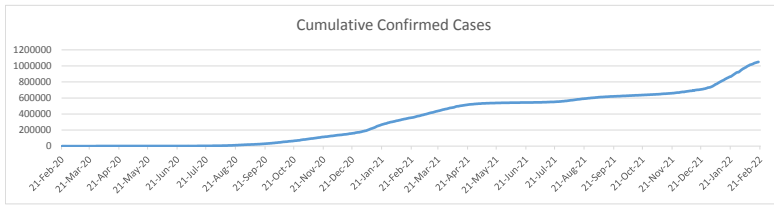

LEB | Covid - 19 Daily Situation Report
21-Feb-22

Total Cumulative confirmed cases	1,049,274	incl. 21110 Arrivals since 21.02.2020
New confirmed cases in the last 24 hours	3,101	incl. 94 Arrivals
Number of PCR Tests done in the last 24 hours	19,778	
Positivity Rate	15.7%	
Cumulative death cases	9,989	
Number of death cases in the last 24 hours	19	
Death Rate	1.0%	
Hopitalized Cases	644	incl. 295 in ICU
Recovered Cases	848,859	

Vaccine Updates

Cumulative Vaccinations (1st Dose)	2,630,507
Cumulative Vaccinations (2nd Dose)	2,259,313
Cumulative Vaccinations (3rd Dose)	507,987
Vaccinations given in the last 24 hours (1st Dose)	471
Vaccinations given in the last 24 hours (2nd Dose)	535
Vaccinations given in the last 24 hours (3rd Dose)	236

Covid-19 Worldwide Situation update	
Cumulative confirmed cases	425,683,818
Total death cases	5,909,307
Death Rate	2.5%
Recovered cases	351,611,782
Critical cases	82,025

References:
MoPH
Worldometers
FT Vaccine tracker