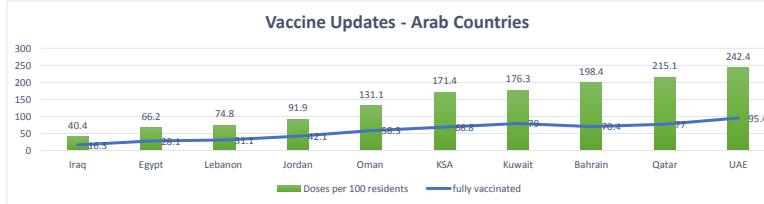

LEB | Covid - 19 Daily Situation Report
21-Feb-22

Total Cumulative confirmed cases	1,049,274	incl. 21110 Arrivals since 21.02.2020
New confirmed cases in the last 24 hours	3,101	incl. 94 Arrivals
Number of PCR Tests done in the last 24 hours	19,778	
Positivity Rate	15.7%	
Cumulative death cases	9,989	
Number of death cases in the last 24 hours	19	
Death Rate	1.0%	
Hopitalized Cases	644	incl. 295 in ICU
Recovered Cases	848,859	

Vaccine Updates

Cumulative Vaccinations (1st Dose)	2,630,507
Cumulative Vaccinations (2nd Dose)	2,259,313
Cumulative Vaccinations (3rd Dose)	507,987
Vaccinations given in the last 24 hours (1st Dose)	471
Vaccinations given in the last 24 hours (2nd Dose)	535
Vaccinations given in the last 24 hours (3rd Dose)	236