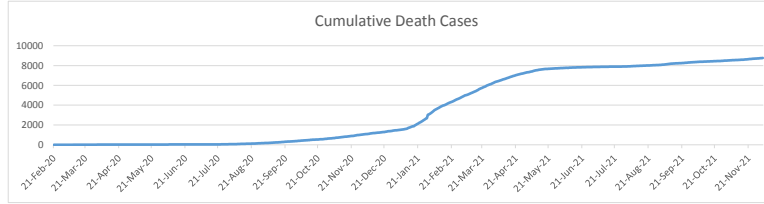

LEB | Covid - 19 Daily Situation Report
21-Feb-22

Total Cumulative confirmed cases	1,049,274	incl. 21110 Arrivals since 21.02.2020
New confirmed cases in the last 24 hours	3,101	incl. 94 Arrivals
Number of PCR Tests done in the last 24 hours	19,778	
Positivity Rate	15.7%	
Cumulative death cases	9,989	
Number of death cases in the last 24 hours	19	
Death Rate	1.0%	
Hopitalized Cases	644	incl. 295 in ICU
Recovered Cases	848,859	

Vaccine Updates

Cumulative Vaccinations (1st Dose)	2,630,507
Cumulative Vaccinations (2nd Dose)	2,259,313
Cumulative Vaccinations (3rd Dose)	507,987
Vaccinations given in the last 24 hours (1st Dose)	471
Vaccinations given in the last 24 hours (2nd Dose)	535
Vaccinations given in the last 24 hours (3rd Dose)	236

Covid-19 Worldwide Situation update	
Cumulative confirmed cases	425,683,818
Total death cases	5,909,307
Death Rate	2.5%
Recovered cases	351,611,782
Critical cases	82,025

References:
MoPH
Worldometers
FT Vaccine tracker