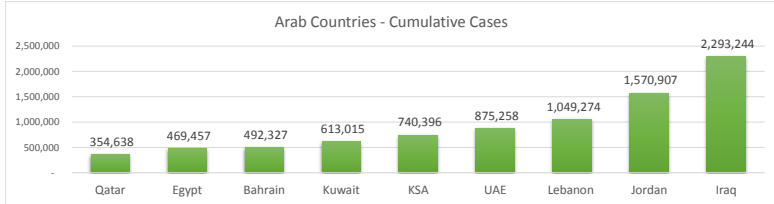

LEB | Covid - 19 Daily Situation Report
21-Feb-22

Total Cumulative confirmed cases	1,049,274	incl. 21110 Arrivals since 21.02.2020
New confirmed cases in the last 24 hours	3,101	incl. 94 Arrivals
Number of PCR Tests done in the last 24 hours	19,778	
Positivity Rate	15.7%	
Cumulative death cases	9,989	
Number of death cases in the last 24 hours	19	
Death Rate	1.0%	
Hopitalized Cases	644	incl. 295 in ICU
Recovered Cases	848,859	

Vaccine Updates

Cumulative Vaccinations (1st Dose)	2,630,507
Cumulative Vaccinations (2nd Dose)	2,259,313
Cumulative Vaccinations (3rd Dose)	507,987
Vaccinations given in the last 24 hours (1st Dose)	471
Vaccinations given in the last 24 hours (2nd Dose)	535
Vaccinations given in the last 24 hours (3rd Dose)	236

Covid-19 Worldwide Situation update	
Cumulative confirmed cases	425,683,818
Total death cases	5,909,307
Death Rate	2.5%
Recovered cases	351,611,782
Critical cases	82,025

References:
MoPH
Worldometers
FT Vaccine tracker