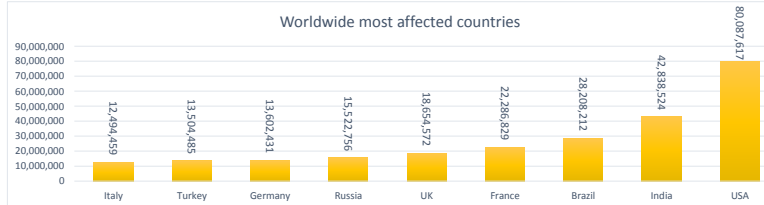

LEB | Covid - 19 Daily Situation Report
21-Feb-22

Total Cumulative confirmed cases	1,049,274	incl. 21110 Arrivals since 21.02.2020
New confirmed cases in the last 24 hours	3,101	incl. 94 Arrivals
Number of PCR Tests done in the last 24 hours	19,778	
Positivity Rate	15.7%	
Cumulative death cases	9,989	
Number of death cases in the last 24 hours	19	
Death Rate	1.0%	
Hopitalized Cases	644	incl. 295 in ICU
Recovered Cases	848,859	

Vaccine Updates

Cumulative Vaccinations (1st Dose)	2,630,507
Cumulative Vaccinations (2nd Dose)	2,259,313
Cumulative Vaccinations (3rd Dose)	507,987
Vaccinations given in the last 24 hours (1st Dose)	471
Vaccinations given in the last 24 hours (2nd Dose)	535
Vaccinations given in the last 24 hours (3rd Dose)	236

Covid-19 Worldwide Situation update	
Cumulative confirmed cases	425,683,818
Total death cases	5,909,307
Death Rate	2.5%
Recovered cases	351,611,782
Critical cases	82,025

References:
MoPH
Worldometers
FT Vaccine tracker