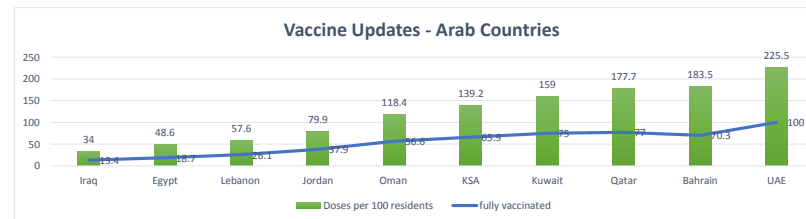

**LEB | Covid - 19 Daily Situation Report**  
21-Dec-21

<b>Total Cumulative confirmed cases</b>	703,555	incl. 10596 Arrivals since 21.02.2020
<b>New confirmed cases in the last 24 hours</b>	1,806	incl. 69 Arrivals
<b>Number of PCR Tests done in the last 24 hours</b>	23,535	
<b>Positivity Rate</b>	7.7%	
<b>Cumulative death cases</b>	8,965	
<b>Number of death cases in the last 24 hours</b>	15	
<b>Death Rate</b>	1.3%	
<b>Hospitalized Cases</b>	648	incl. 301 in ICU
<b>Recovered Cases</b>	650,789	

**Vaccine Updates**

<b>Cumulative Vaccinations (1st Dose)</b>	2,284,646
<b>Cumulative Vaccinations (2nd Dose)</b>	1,901,983
<b>Cumulative Vaccinations (3rd Dose)</b>	256,659
<b>Vaccinations given in the last 24 hours (1st Dose)</b>	18,268
<b>Vaccinations given in the last 24 hours (2nd Dose)</b>	4,131
<b>Vaccinations given in the last 24 hours (3rd Dose)</b>	7,556