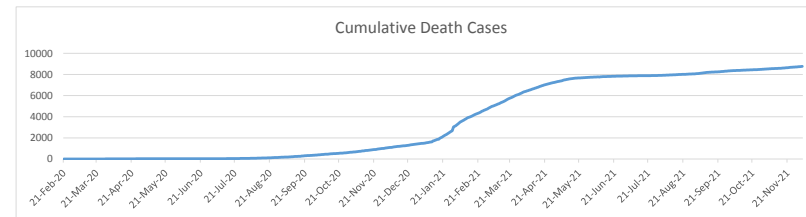

**LEB | Covid - 19 Daily Situation Report**  
21-Dec-21

<b>Total Cumulative confirmed cases</b>	703,555	incl. 10596 Arrivals since 21.02.2020
<b>New confirmed cases in the last 24 hours</b>	1,806	incl. 69 Arrivals
<b>Number of PCR Tests done in the last 24 hours</b>	23,535	
<b>Positivity Rate</b>	7.7%	
<b>Cumulative death cases</b>	8,965	
<b>Number of death cases in the last 24 hours</b>	15	
<b>Death Rate</b>	1.3%	
<b>Hospitalized Cases</b>	648	incl. 301 in ICU
<b>Recovered Cases</b>	650,789	

**Vaccine Updates**

<b>Cumulative Vaccinations (1st Dose)</b>	2,284,646
<b>Cumulative Vaccinations (2nd Dose)</b>	1,901,983
<b>Cumulative Vaccinations (3rd Dose)</b>	256,659
<b>Vaccinations given in the last 24 hours (1st Dose)</b>	18,268
<b>Vaccinations given in the last 24 hours (2nd Dose)</b>	4,131
<b>Vaccinations given in the last 24 hours (3rd Dose)</b>	7,556

<b>Covid-19 Worldwide Situation update</b>	
<b>Cumulative confirmed cases</b>	275,956,557
<b>Total death cases</b>	5,380,184
<b>Death Rate</b>	2.5%
<b>Recovered cases</b>	247,691,448
<b>Critical cases</b>	88,768