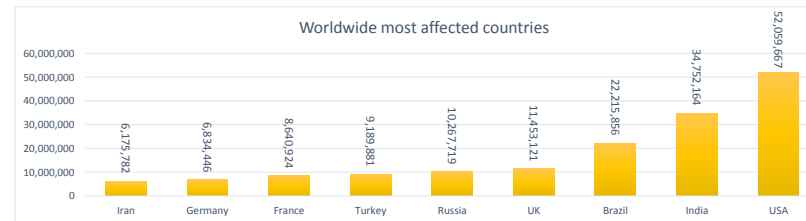

References:
MoPH
Worldometers
FT Vaccine tracker