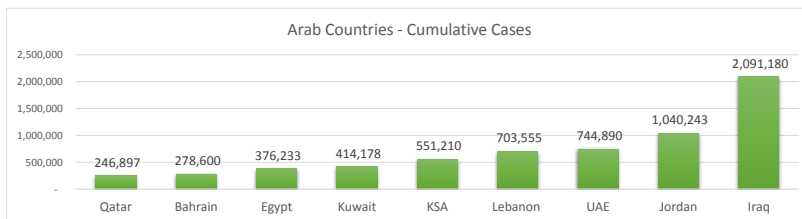

**LEB | Covid - 19 Daily Situation Report**  
21-Dec-21

<b>Total Cumulative confirmed cases</b>	703,555	incl. 10596 Arrivals since 21.02.2020
<b>New confirmed cases in the last 24 hours</b>	1,806	incl. 69 Arrivals
<b>Number of PCR Tests done in the last 24 hours</b>	23,535	
<b>Positivity Rate</b>	7.7%	
<b>Cumulative death cases</b>	8,965	
<b>Number of death cases in the last 24 hours</b>	15	
<b>Death Rate</b>	1.3%	
<b>Hospitalized Cases</b>	648	incl. 301 in ICU
<b>Recovered Cases</b>	650,789	

**Vaccine Updates**

<b>Cumulative Vaccinations (1st Dose)</b>	2,284,646
<b>Cumulative Vaccinations (2nd Dose)</b>	1,901,983
<b>Cumulative Vaccinations (3rd Dose)</b>	256,659
<b>Vaccinations given in the last 24 hours (1st Dose)</b>	18,268
<b>Vaccinations given in the last 24 hours (2nd Dose)</b>	4,131
<b>Vaccinations given in the last 24 hours (3rd Dose)</b>	7,556