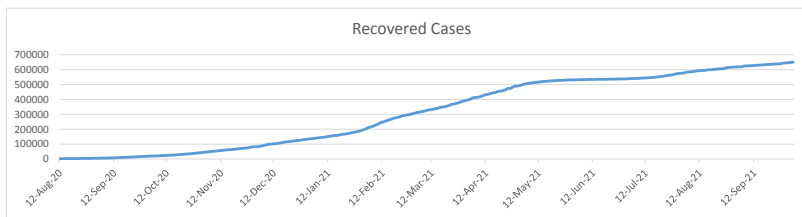

**LEB | Covid - 19 Daily Situation Report**  
21-Dec-21

<b>Total Cumulative confirmed cases</b>	703,555	incl. 10596 Arrivals since 21.02.2020
<b>New confirmed cases in the last 24 hours</b>	1,806	incl. 69 Arrivals
<b>Number of PCR Tests done in the last 24 hours</b>	23,535	
<b>Positivity Rate</b>	7.7%	
<b>Cumulative death cases</b>	8,965	
<b>Number of death cases in the last 24 hours</b>	15	
<b>Death Rate</b>	1.3%	
<b>Hospitalized Cases</b>	648	incl. 301 in ICU
<b>Recovered Cases</b>	650,789	

**Vaccine Updates**

<b>Cumulative Vaccinations (1st Dose)</b>	2,284,646
<b>Cumulative Vaccinations (2nd Dose)</b>	1,901,983
<b>Cumulative Vaccinations (3rd Dose)</b>	256,659
<b>Vaccinations given in the last 24 hours (1st Dose)</b>	18,268
<b>Vaccinations given in the last 24 hours (2nd Dose)</b>	4,131
<b>Vaccinations given in the last 24 hours (3rd Dose)</b>	7,556

<b>Covid-19 Worldwide Situation update</b>	
<b>Cumulative confirmed cases</b>	275,956,557
<b>Total death cases</b>	5,380,184
<b>Death Rate</b>	2.5%
<b>Recovered cases</b>	247,691,448
<b>Critical cases</b>	88,768