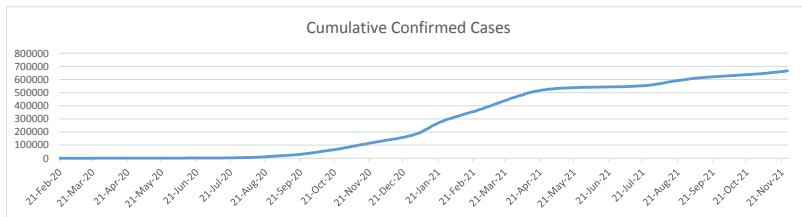

**LEB | Covid - 19 Daily Situation Report**  
21-Dec-21

<b>Total Cumulative confirmed cases</b>	703,555	incl. 10596 Arrivals since 21.02.2020
<b>New confirmed cases in the last 24 hours</b>	1,806	incl. 69 Arrivals
<b>Number of PCR Tests done in the last 24 hours</b>	23,535	
<b>Positivity Rate</b>	7.7%	
<b>Cumulative death cases</b>	8,965	
<b>Number of death cases in the last 24 hours</b>	15	
<b>Death Rate</b>	1.3%	
<b>Hospitalized Cases</b>	648	incl. 301 in ICU
<b>Recovered Cases</b>	650,789	

**Vaccine Updates**

<b>Cumulative Vaccinations (1st Dose)</b>	2,284,646
<b>Cumulative Vaccinations (2nd Dose)</b>	1,901,983
<b>Cumulative Vaccinations (3rd Dose)</b>	256,659
<b>Vaccinations given in the last 24 hours (1st Dose)</b>	18,268
<b>Vaccinations given in the last 24 hours (2nd Dose)</b>	4,131
<b>Vaccinations given in the last 24 hours (3rd Dose)</b>	7,556

<b>Covid-19 Worldwide Situation update</b>	
<b>Cumulative confirmed cases</b>	275,956,557
<b>Total death cases</b>	5,380,184
<b>Death Rate</b>	2.5%
<b>Recovered cases</b>	247,691,448
<b>Critical cases</b>	88,768