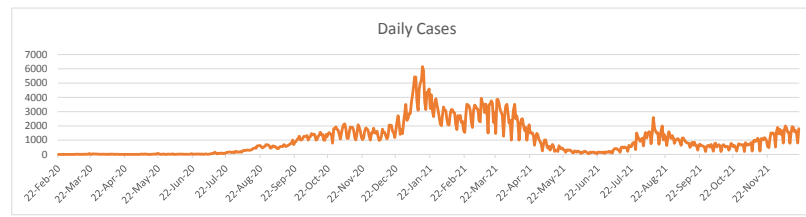

**LEB | Covid - 19 Daily Situation Report**  
21-Dec-21

<b>Total Cumulative confirmed cases</b>	703,555	incl. 10596 Arrivals since 21.02.2020
<b>New confirmed cases in the last 24 hours</b>	1,806	incl. 69 Arrivals
<b>Number of PCR Tests done in the last 24 hours</b>	23,535	
<b>Positivity Rate</b>	7.7%	
<b>Cumulative death cases</b>	8,965	
<b>Number of death cases in the last 24 hours</b>	15	
<b>Death Rate</b>	1.3%	
<b>Hospitalized Cases</b>	648	incl. 301 in ICU
<b>Recovered Cases</b>	650,789	

**Vaccine Updates**

<b>Cumulative Vaccinations (1st Dose)</b>	2,284,646
<b>Cumulative Vaccinations (2nd Dose)</b>	1,901,983
<b>Cumulative Vaccinations (3rd Dose)</b>	256,659
<b>Vaccinations given in the last 24 hours (1st Dose)</b>	18,268
<b>Vaccinations given in the last 24 hours (2nd Dose)</b>	4,131
<b>Vaccinations given in the last 24 hours (3rd Dose)</b>	7,556

<b>Covid-19 Worldwide Situation update</b>	
<b>Cumulative confirmed cases</b>	275,956,557
<b>Total death cases</b>	5,380,184
<b>Death Rate</b>	2.5%
<b>Recovered cases</b>	247,691,448
<b>Critical cases</b>	88,768