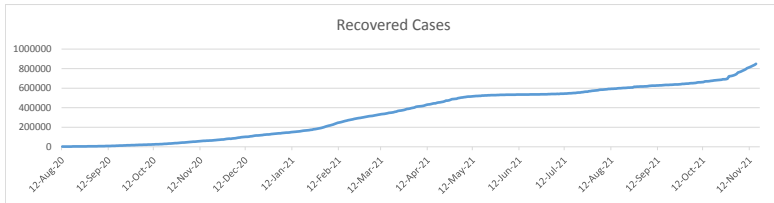

LEB | Covid - 19 Daily Situation Report
22-Feb-22

Total Cumulative confirmed cases	1,053,252	incl. 21173 Arrivals since 21.02.2020
New confirmed cases in the last 24 hours	3,978	incl. 63 Arrivals
Number of PCR Tests done in the last 24 hours	22,259	
Positivity Rate	17.9%	
Cumulative death cases	10,007	
Number of death cases in the last 24 hours	18	
Death Rate	1.0%	
Hopitalized Cases	627	incl. 306 in ICU
Recovered Cases	855,222	

Vaccine Updates

Cumulative Vaccinations (1st Dose)	2,633,014
Cumulative Vaccinations (2nd Dose)	2,265,406
Cumulative Vaccinations (3rd Dose)	511,696
Vaccinations given in the last 24 hours (1st Dose)	2,507
Vaccinations given in the last 24 hours (2nd Dose)	6,093
Vaccinations given in the last 24 hours (3rd Dose)	3,709

Covid-19 Worldwide Situation update	
Cumulative confirmed cases	427,283,823
Total death cases	5,913,765
Death Rate	2.5%
Recovered cases	354,680,987
Critical cases	81,207

References:
MoPH
Worldometers
FT Vaccine tracker