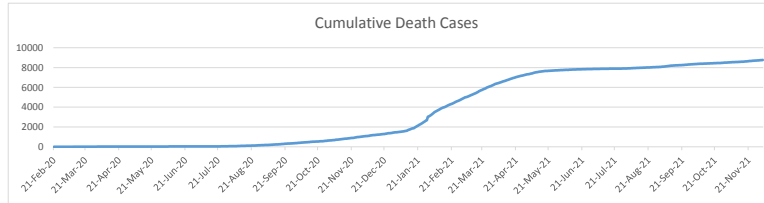

LEB | Covid - 19 Daily Situation Report
22-Feb-22

Total Cumulative confirmed cases	1,053,252	incl. 21173 Arrivals since 21.02.2020
New confirmed cases in the last 24 hours	3,978	incl. 63 Arrivals
Number of PCR Tests done in the last 24 hours	22,259	
Positivity Rate	17.9%	
Cumulative death cases	10,007	
Number of death cases in the last 24 hours	18	
Death Rate	1.0%	
Hopitalized Cases	627	incl. 306 in ICU
Recovered Cases	855,222	

Vaccine Updates

Cumulative Vaccinations (1st Dose)	2,633,014
Cumulative Vaccinations (2nd Dose)	2,265,406
Cumulative Vaccinations (3rd Dose)	511,696
Vaccinations given in the last 24 hours (1st Dose)	2,507
Vaccinations given in the last 24 hours (2nd Dose)	6,093
Vaccinations given in the last 24 hours (3rd Dose)	3,709

Covid-19 Worldwide Situation update	
Cumulative confirmed cases	427,283,823
Total death cases	5,913,765
Death Rate	2.5%
Recovered cases	354,680,987
Critical cases	81,207

References:
MoPH
Worldometers
FT Vaccine tracker