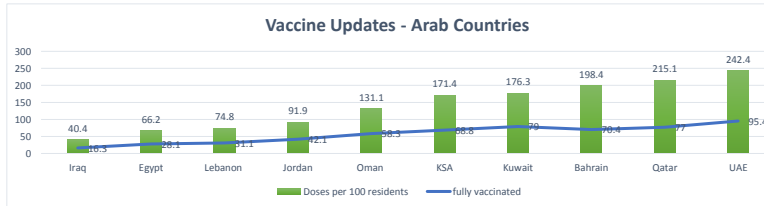

LEB | Covid - 19 Daily Situation Report
22-Feb-22

Total Cumulative confirmed cases	1,053,252	incl. 21173 Arrivals since 21.02.2020
New confirmed cases in the last 24 hours	3,978	incl. 63 Arrivals
Number of PCR Tests done in the last 24 hours	22,259	
Positivity Rate	17.9%	
Cumulative death cases	10,007	
Number of death cases in the last 24 hours	18	
Death Rate	1.0%	
Hopitalized Cases	627	incl. 306 in ICU
Recovered Cases	855,222	

Vaccine Updates

Cumulative Vaccinations (1st Dose)	2,633,014
Cumulative Vaccinations (2nd Dose)	2,265,406
Cumulative Vaccinations (3rd Dose)	511,696
Vaccinations given in the last 24 hours (1st Dose)	2,507
Vaccinations given in the last 24 hours (2nd Dose)	6,093
Vaccinations given in the last 24 hours (3rd Dose)	3,709