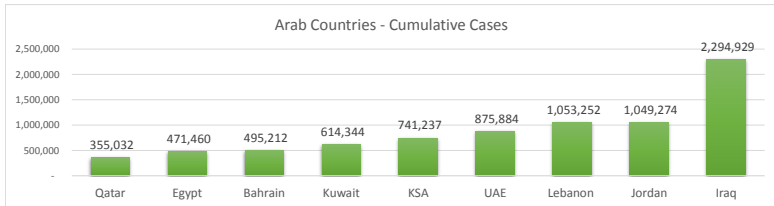

LEB | Covid - 19 Daily Situation Report
22-Feb-22

Total Cumulative confirmed cases	1,053,252	incl. 21173 Arrivals since 21.02.2020
New confirmed cases in the last 24 hours	3,978	incl. 63 Arrivals
Number of PCR Tests done in the last 24 hours	22,259	
Positivity Rate	17.9%	
Cumulative death cases	10,007	
Number of death cases in the last 24 hours	18	
Death Rate	1.0%	
Hopitalized Cases	627	incl. 306 in ICU
Recovered Cases	855,222	

Vaccine Updates

Cumulative Vaccinations (1st Dose)	2,633,014
Cumulative Vaccinations (2nd Dose)	2,265,406
Cumulative Vaccinations (3rd Dose)	511,696
Vaccinations given in the last 24 hours (1st Dose)	2,507
Vaccinations given in the last 24 hours (2nd Dose)	6,093
Vaccinations given in the last 24 hours (3rd Dose)	3,709

Covid-19 Worldwide Situation update	
Cumulative confirmed cases	427,283,823
Total death cases	5,913,765
Death Rate	2.5%
Recovered cases	354,680,987
Critical cases	81,207

References:
MoPH
Worldometers
FT Vaccine tracker