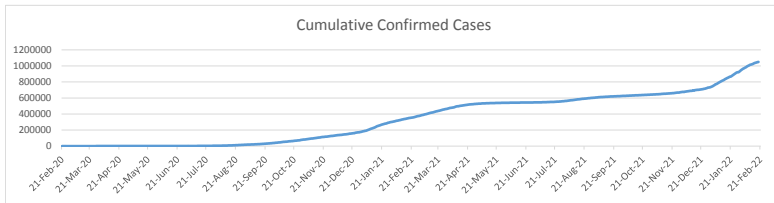

LEB | Covid - 19 Daily Situation Report
22-Feb-22

Total Cumulative confirmed cases	1,053,252	incl. 21173 Arrivals since 21.02.2020
New confirmed cases in the last 24 hours	3,978	incl. 63 Arrivals
Number of PCR Tests done in the last 24 hours	22,259	
Positivity Rate	17.9%	
Cumulative death cases	10,007	
Number of death cases in the last 24 hours	18	
Death Rate	1.0%	
Hopitalized Cases	627	incl. 306 in ICU
Recovered Cases	855,222	

Vaccine Updates

Cumulative Vaccinations (1st Dose)	2,633,014
Cumulative Vaccinations (2nd Dose)	2,265,406
Cumulative Vaccinations (3rd Dose)	511,696
Vaccinations given in the last 24 hours (1st Dose)	2,507
Vaccinations given in the last 24 hours (2nd Dose)	6,093
Vaccinations given in the last 24 hours (3rd Dose)	3,709

Covid-19 Worldwide Situation update	
Cumulative confirmed cases	427,283,823
Total death cases	5,913,765
Death Rate	2.5%
Recovered cases	354,680,987
Critical cases	81,207

References:
MoPH
Worldometers
FT Vaccine tracker