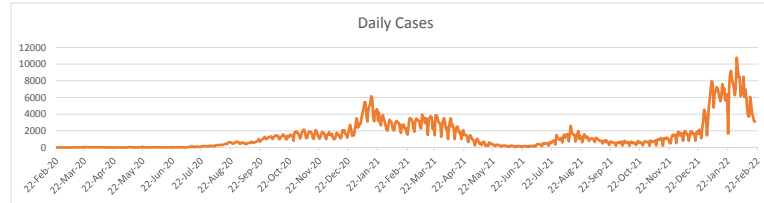

LEB | Covid - 19 Daily Situation Report
22-Feb-22

Total Cumulative confirmed cases	1,053,252	incl. 21173 Arrivals since 21.02.2020
New confirmed cases in the last 24 hours	3,978	incl. 63 Arrivals
Number of PCR Tests done in the last 24 hours	22,259	
Positivity Rate	17.9%	
Cumulative death cases	10,007	
Number of death cases in the last 24 hours	18	
Death Rate	1.0%	
Hopitalized Cases	627	incl. 306 in ICU
Recovered Cases	855,222	

Vaccine Updates

Cumulative Vaccinations (1st Dose)	2,633,014
Cumulative Vaccinations (2nd Dose)	2,265,406
Cumulative Vaccinations (3rd Dose)	511,696
Vaccinations given in the last 24 hours (1st Dose)	2,507
Vaccinations given in the last 24 hours (2nd Dose)	6,093
Vaccinations given in the last 24 hours (3rd Dose)	3,709

Covid-19 Worldwide Situation update	
Cumulative confirmed cases	427,283,823
Total death cases	5,913,765
Death Rate	2.5%
Recovered cases	354,680,987
Critical cases	81,207

References:
MoPH
Worldometers
FT Vaccine tracker