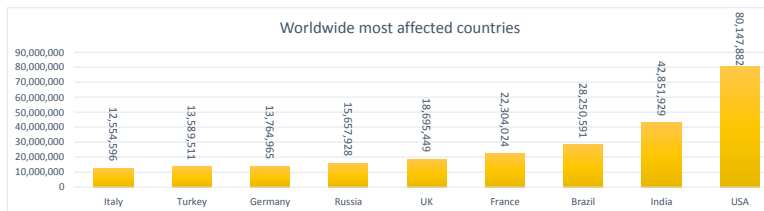

LEB | Covid - 19 Daily Situation Report
22-Feb-22

Total Cumulative confirmed cases	1,053,252	incl. 21173 Arrivals since 21.02.2020
New confirmed cases in the last 24 hours	3,978	incl. 63 Arrivals
Number of PCR Tests done in the last 24 hours	22,259	
Positivity Rate	17.9%	
Cumulative death cases	10,007	
Number of death cases in the last 24 hours	18	
Death Rate	1.0%	
Hopitalized Cases	627	incl. 306 in ICU
Recovered Cases	855,222	

Vaccine Updates

Cumulative Vaccinations (1st Dose)	2,633,014
Cumulative Vaccinations (2nd Dose)	2,265,406
Cumulative Vaccinations (3rd Dose)	511,696
Vaccinations given in the last 24 hours (1st Dose)	2,507
Vaccinations given in the last 24 hours (2nd Dose)	6,093
Vaccinations given in the last 24 hours (3rd Dose)	3,709

Covid-19 Worldwide Situation update	
Cumulative confirmed cases	427,283,823
Total death cases	5,913,765
Death Rate	2.5%
Recovered cases	354,680,987
Critical cases	81,207

References:
MoPH
Worldometers
FT Vaccine tracker