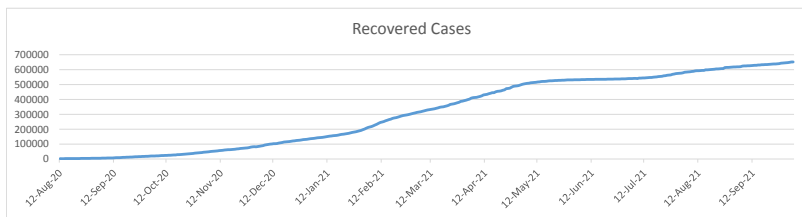

LEB | Covid - 19 Daily Situation Report

22-Dec-21

Total Cumulative confirmed cases	705,477	incl. 10654 Arrivals since 21.02.2020
New confirmed cases in the last 24 hours	1,922	incl. 58 Arrivals
Number of PCR Tests done in the last 24 hours	25,881	
Positivity Rate	7.4%	
Cumulative death cases	8,980	
Number of death cases in the last 24 hours	15	
Death Rate	1.3%	
Hospitalized Cases	641	incl. 314 in ICU
Recovered Cases	651,330	

Vaccine Updates

Cumulative Vaccinations (1st Dose)	2,298,382
Cumulative Vaccinations (2nd Dose)	1,907,992
Cumulative Vaccinations (3rd Dose)	262,682
Vaccinations given in the last 24 hours (1st Dose)	13,736
Vaccinations given in the last 24 hours (2nd Dose)	6,009
Vaccinations given in the last 24 hours (3rd Dose)	6,023

Covid-19 Worldwide Situation update	
Cumulative confirmed cases	277,091,288
Total death cases	5,390,075
Death Rate	2.5%
Recovered cases	248,397,602
Critical cases	89,429

References:
MoPH
Worldometers
FT Vaccine tracker