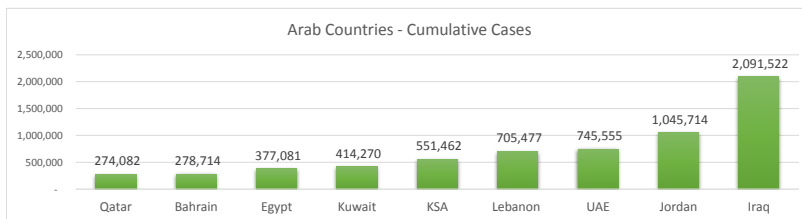

LEB | Covid - 19 Daily Situation Report

22-Dec-21

Total Cumulative confirmed cases	705,477	incl. 10654 Arrivals since 21.02.2020
New confirmed cases in the last 24 hours	1,922	incl. 58 Arrivals
Number of PCR Tests done in the last 24 hours	25,881	
Positivity Rate	7.4%	
Cumulative death cases	8,980	
Number of death cases in the last 24 hours	15	
Death Rate	1.3%	
Hospitalized Cases	641	incl. 314 in ICU
Recovered Cases	651,330	

Vaccine Updates

Cumulative Vaccinations (1st Dose)	2,298,382
Cumulative Vaccinations (2nd Dose)	1,907,992
Cumulative Vaccinations (3rd Dose)	262,682
Vaccinations given in the last 24 hours (1st Dose)	13,736
Vaccinations given in the last 24 hours (2nd Dose)	6,009
Vaccinations given in the last 24 hours (3rd Dose)	6,023