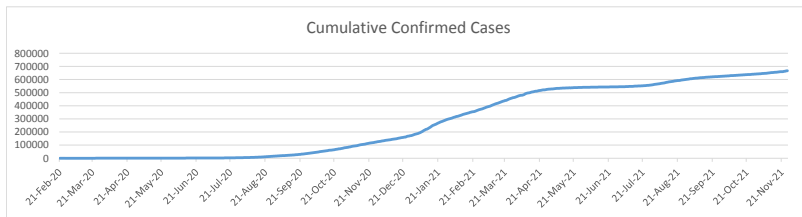

LEB | Covid - 19 Daily Situation Report

22-Dec-21

Total Cumulative confirmed cases	705,477	incl. 10654 Arrivals since 21.02.2020
New confirmed cases in the last 24 hours	1,922	incl. 58 Arrivals
Number of PCR Tests done in the last 24 hours	25,881	
Positivity Rate	7.4%	
Cumulative death cases	8,980	
Number of death cases in the last 24 hours	15	
Death Rate	1.3%	
Hospitalized Cases	641	incl. 314 in ICU
Recovered Cases	651,330	

Vaccine Updates

Cumulative Vaccinations (1st Dose)	2,298,382
Cumulative Vaccinations (2nd Dose)	1,907,992
Cumulative Vaccinations (3rd Dose)	262,682
Vaccinations given in the last 24 hours (1st Dose)	13,736
Vaccinations given in the last 24 hours (2nd Dose)	6,009
Vaccinations given in the last 24 hours (3rd Dose)	6,023

Covid-19 Worldwide Situation update	
Cumulative confirmed cases	277,091,288
Total death cases	5,390,075
Death Rate	2.5%
Recovered cases	248,397,602
Critical cases	89,429

References:
MoPH
Worldometers
FT Vaccine tracker