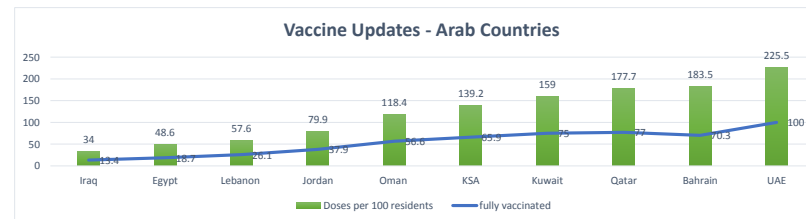

LEB | Covid - 19 Daily Situation Report

22-Dec-21

Total Cumulative confirmed cases	705,477	incl. 10654 Arrivals since 21.02.2020
New confirmed cases in the last 24 hours	1,922	incl. 58 Arrivals
Number of PCR Tests done in the last 24 hours	25,881	
Positivity Rate	7.4%	
Cumulative death cases	8,980	
Number of death cases in the last 24 hours	15	
Death Rate	1.3%	
Hospitalized Cases	641	incl. 314 in ICU
Recovered Cases	651,330	

Vaccine Updates

Cumulative Vaccinations (1st Dose)	2,298,382
Cumulative Vaccinations (2nd Dose)	1,907,992
Cumulative Vaccinations (3rd Dose)	262,682
Vaccinations given in the last 24 hours (1st Dose)	13,736
Vaccinations given in the last 24 hours (2nd Dose)	6,009
Vaccinations given in the last 24 hours (3rd Dose)	6,023