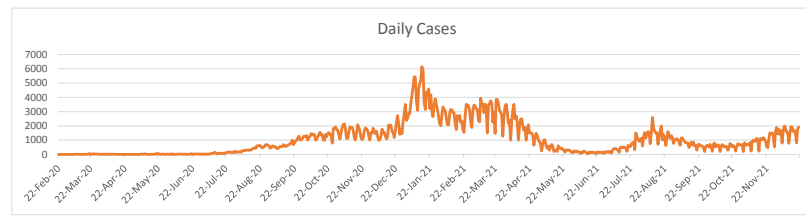

LEB | Covid - 19 Daily Situation Report

22-Dec-21

Total Cumulative confirmed cases	705,477	incl. 10654 Arrivals since 21.02.2020
New confirmed cases in the last 24 hours	1,922	incl. 58 Arrivals
Number of PCR Tests done in the last 24 hours	25,881	
Positivity Rate	7.4%	
Cumulative death cases	8,980	
Number of death cases in the last 24 hours	15	
Death Rate	1.3%	
Hospitalized Cases	641	incl. 314 in ICU
Recovered Cases	651,330	

Vaccine Updates

Cumulative Vaccinations (1st Dose)	2,298,382
Cumulative Vaccinations (2nd Dose)	1,907,992
Cumulative Vaccinations (3rd Dose)	262,682
Vaccinations given in the last 24 hours (1st Dose)	13,736
Vaccinations given in the last 24 hours (2nd Dose)	6,009
Vaccinations given in the last 24 hours (3rd Dose)	6,023

Covid-19 Worldwide Situation update	
Cumulative confirmed cases	277,091,288
Total death cases	5,390,075
Death Rate	2.5%
Recovered cases	248,397,602
Critical cases	89,429

References:
MoPH
Worldometers
FT Vaccine tracker