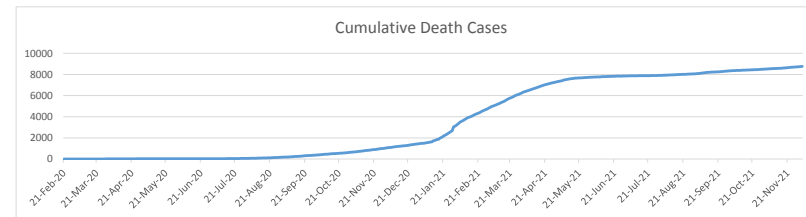

LEB | Covid - 19 Daily Situation Report

22-Dec-21

Total Cumulative confirmed cases	705,477	incl. 10654 Arrivals since 21.02.2020
New confirmed cases in the last 24 hours	1,922	incl. 58 Arrivals
Number of PCR Tests done in the last 24 hours	25,881	
Positivity Rate	7.4%	
Cumulative death cases	8,980	
Number of death cases in the last 24 hours	15	
Death Rate	1.3%	
Hospitalized Cases	641	incl. 314 in ICU
Recovered Cases	651,330	

Vaccine Updates

Cumulative Vaccinations (1st Dose)	2,298,382
Cumulative Vaccinations (2nd Dose)	1,907,992
Cumulative Vaccinations (3rd Dose)	262,682
Vaccinations given in the last 24 hours (1st Dose)	13,736
Vaccinations given in the last 24 hours (2nd Dose)	6,009
Vaccinations given in the last 24 hours (3rd Dose)	6,023

Covid-19 Worldwide Situation update	
Cumulative confirmed cases	277,091,288
Total death cases	5,390,075
Death Rate	2.5%
Recovered cases	248,397,602
Critical cases	89,429

References:
MoPH
Worldometers
FT Vaccine tracker