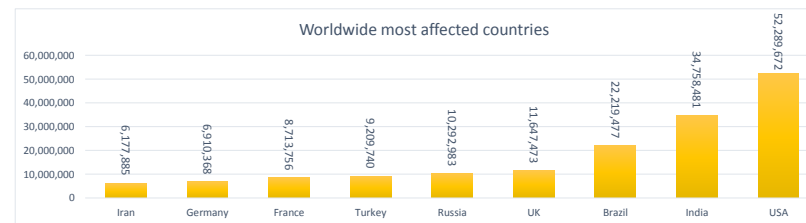

LEB | Covid - 19 Daily Situation Report

22-Dec-21

Total Cumulative confirmed cases	705,477	incl. 10654 Arrivals since 21.02.2020
New confirmed cases in the last 24 hours	1,922	incl. 58 Arrivals
Number of PCR Tests done in the last 24 hours	25,881	
Positivity Rate	7.4%	
Cumulative death cases	8,980	
Number of death cases in the last 24 hours	15	
Death Rate	1.3%	
Hospitalized Cases	641	incl. 314 in ICU
Recovered Cases	651,330	

Vaccine Updates

Cumulative Vaccinations (1st Dose)	2,298,382
Cumulative Vaccinations (2nd Dose)	1,907,992
Cumulative Vaccinations (3rd Dose)	262,682
Vaccinations given in the last 24 hours (1st Dose)	13,736
Vaccinations given in the last 24 hours (2nd Dose)	6,009
Vaccinations given in the last 24 hours (3rd Dose)	6,023

Covid-19 Worldwide Situation update	
Cumulative confirmed cases	277,091,288
Total death cases	5,390,075
Death Rate	2.5%
Recovered cases	248,397,602
Critical cases	89,429

References:
MoPH
Worldometers
FT Vaccine tracker