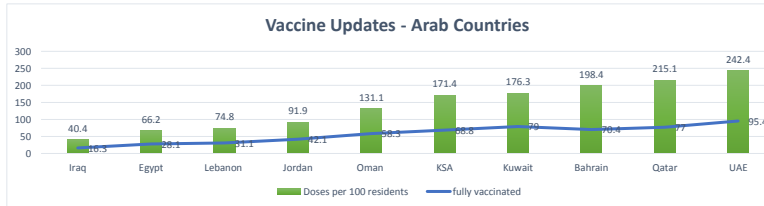

LEB | Covid - 19 Daily Situation Report  
23-Feb-22

|   |           |                                       |
|---|-----------|---------------------------------------|
| Total Cumulative confirmed cases              | 1,057,000 | incl. 21283 Arrivals since 21.02.2020 |
| New confirmed cases in the last 24 hours      | 3,748     | incl. 110 Arrivals                    |
| Number of PCR Tests done in the last 24 hours | 20,446    |                                       |
| Positivity Rate                               | 18.3%     |                                       |
| Cumulative death cases                        | 10,027    |                                       |
| Number of death cases in the last 24 hours    | 20        |                                       |
| Death Rate                                    | 0.9%      |                                       |
| Hopitalized Cases                             | 609       | incl. 300 in ICU                      |
| Recovered Cases                               | 856,867   |                                       |

Vaccine Updates

|  |           |
|--|-----------|
| Cumulative Vaccinations (1st Dose)                 | 2,635,359 |
| Cumulative Vaccinations (2nd Dose)                 | 2,271,211 |
| Cumulative Vaccinations (3rd Dose)                 | 514,611   |
| Vaccinations given in the last 24 hours (1st Dose) | 2,345     |
| Vaccinations given in the last 24 hours (2nd Dose) | 5,805     |
| Vaccinations given in the last 24 hours (3rd Dose) | 2,915     |