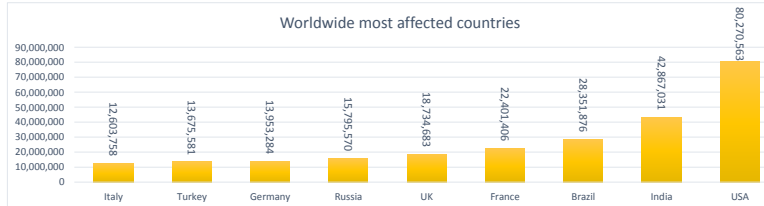

LEB | Covid - 19 Daily Situation Report  
23-Feb-22

|   |           |                                       |
|---|-----------|---------------------------------------|
| Total Cumulative confirmed cases              | 1,057,000 | incl. 21283 Arrivals since 21.02.2020 |
| New confirmed cases in the last 24 hours      | 3,748     | incl. 110 Arrivals                    |
| Number of PCR Tests done in the last 24 hours | 20,446    |                                       |
| Positivity Rate                               | 18.3%     |                                       |
| Cumulative death cases                        | 10,027    |                                       |
| Number of death cases in the last 24 hours    | 20        |                                       |
| Death Rate                                    | 0.9%      |                                       |
| Hopitalized Cases                             | 609       | incl. 300 in ICU                      |
| Recovered Cases                               | 856,867   |                                       |

Vaccine Updates

|  |           |
|--|-----------|
| Cumulative Vaccinations (1st Dose)                 | 2,635,359 |
| Cumulative Vaccinations (2nd Dose)                 | 2,271,211 |
| Cumulative Vaccinations (3rd Dose)                 | 514,611   |
| Vaccinations given in the last 24 hours (1st Dose) | 2,345     |
| Vaccinations given in the last 24 hours (2nd Dose) | 5,805     |
| Vaccinations given in the last 24 hours (3rd Dose) | 2,915     |

|  |             |
|--|-------------|
| <b>Covid-19 Worldwide Situation update</b> |             |
| Cumulative confirmed cases                 | 429,054,347 |
| Total death cases                          | 5,929,380   |
| Death Rate                                 | 2.5%        |
| Recovered cases                            | 357,281,548 |
| Critical cases                             | 80,053      |