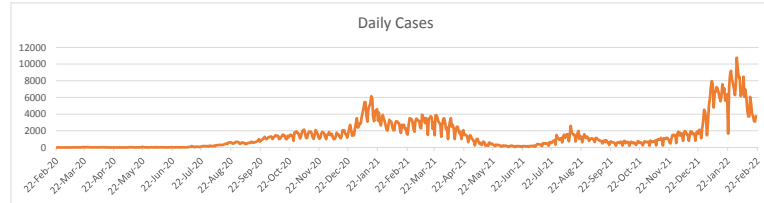

LEB | Covid - 19 Daily Situation Report  
23-Feb-22

|   |           |                                       |
|---|-----------|---------------------------------------|
| Total Cumulative confirmed cases              | 1,057,000 | incl. 21283 Arrivals since 21.02.2020 |
| New confirmed cases in the last 24 hours      | 3,748     | incl. 110 Arrivals                    |
| Number of PCR Tests done in the last 24 hours | 20,446    |                                       |
| Positivity Rate                               | 18.3%     |                                       |
| Cumulative death cases                        | 10,027    |                                       |
| Number of death cases in the last 24 hours    | 20        |                                       |
| Death Rate                                    | 0.9%      |                                       |
| Hopitalized Cases                             | 609       | incl. 300 in ICU                      |
| Recovered Cases                               | 856,867   |                                       |

Vaccine Updates

|  |           |
|--|-----------|
| Cumulative Vaccinations (1st Dose)                 | 2,635,359 |
| Cumulative Vaccinations (2nd Dose)                 | 2,271,211 |
| Cumulative Vaccinations (3rd Dose)                 | 514,611   |
| Vaccinations given in the last 24 hours (1st Dose) | 2,345     |
| Vaccinations given in the last 24 hours (2nd Dose) | 5,805     |
| Vaccinations given in the last 24 hours (3rd Dose) | 2,915     |

|  |             |
|--|-------------|
| <b>Covid-19 Worldwide Situation update</b> |             |
| Cumulative confirmed cases                 | 429,054,347 |
| Total death cases                          | 5,929,380   |
| Death Rate                                 | 2.5%        |
| Recovered cases                            | 357,281,548 |
| Critical cases                             | 80,053      |