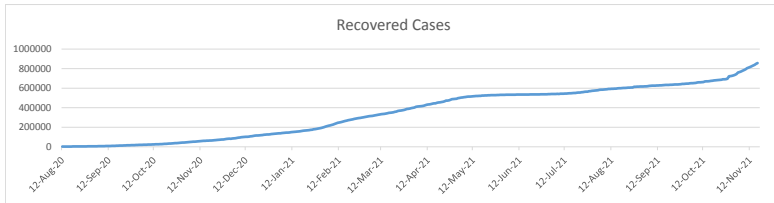

LEB | Covid - 19 Daily Situation Report  
23-Feb-22

|   |           |                                       |
|---|-----------|---------------------------------------|
| Total Cumulative confirmed cases              | 1,057,000 | incl. 21283 Arrivals since 21.02.2020 |
| New confirmed cases in the last 24 hours      | 3,748     | incl. 110 Arrivals                    |
| Number of PCR Tests done in the last 24 hours | 20,446    |                                       |
| Positivity Rate                               | 18.3%     |                                       |
| Cumulative death cases                        | 10,027    |                                       |
| Number of death cases in the last 24 hours    | 20        |                                       |
| Death Rate                                    | 0.9%      |                                       |
| Hopitalized Cases                             | 609       | incl. 300 in ICU                      |
| Recovered Cases                               | 856,867   |                                       |

Vaccine Updates

|  |           |
|--|-----------|
| Cumulative Vaccinations (1st Dose)                 | 2,635,359 |
| Cumulative Vaccinations (2nd Dose)                 | 2,271,211 |
| Cumulative Vaccinations (3rd Dose)                 | 514,611   |
| Vaccinations given in the last 24 hours (1st Dose) | 2,345     |
| Vaccinations given in the last 24 hours (2nd Dose) | 5,805     |
| Vaccinations given in the last 24 hours (3rd Dose) | 2,915     |

|  |             |
|--|-------------|
| <b>Covid-19 Worldwide Situation update</b> |             |
| Cumulative confirmed cases                 | 429,054,347 |
| Total death cases                          | 5,929,380   |
| Death Rate                                 | 2.5%        |
| Recovered cases                            | 357,281,548 |
| Critical cases                             | 80,053      |