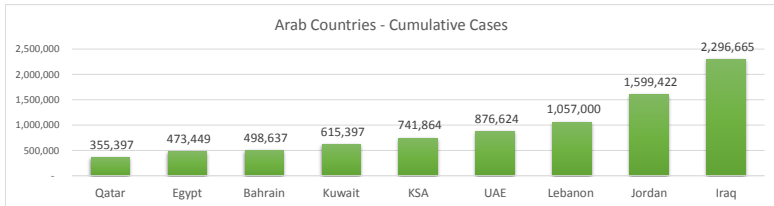

LEB | Covid - 19 Daily Situation Report  
23-Feb-22

|   |           |                                       |
|---|-----------|---------------------------------------|
| Total Cumulative confirmed cases              | 1,057,000 | incl. 21283 Arrivals since 21.02.2020 |
| New confirmed cases in the last 24 hours      | 3,748     | incl. 110 Arrivals                    |
| Number of PCR Tests done in the last 24 hours | 20,446    |                                       |
| Positivity Rate                               | 18.3%     |                                       |
| Cumulative death cases                        | 10,027    |                                       |
| Number of death cases in the last 24 hours    | 20        |                                       |
| Death Rate                                    | 0.9%      |                                       |
| Hopitalized Cases                             | 609       | incl. 300 in ICU                      |
| Recovered Cases                               | 856,867   |                                       |

Vaccine Updates

|  |           |
|--|-----------|
| Cumulative Vaccinations (1st Dose)                 | 2,635,359 |
| Cumulative Vaccinations (2nd Dose)                 | 2,271,211 |
| Cumulative Vaccinations (3rd Dose)                 | 514,611   |
| Vaccinations given in the last 24 hours (1st Dose) | 2,345     |
| Vaccinations given in the last 24 hours (2nd Dose) | 5,805     |
| Vaccinations given in the last 24 hours (3rd Dose) | 2,915     |

|  |             |
|--|-------------|
| <b>Covid-19 Worldwide Situation update</b> |             |
| Cumulative confirmed cases                 | 429,054,347 |
| Total death cases                          | 5,929,380   |
| Death Rate                                 | 2.5%        |
| Recovered cases                            | 357,281,548 |
| Critical cases                             | 80,053      |