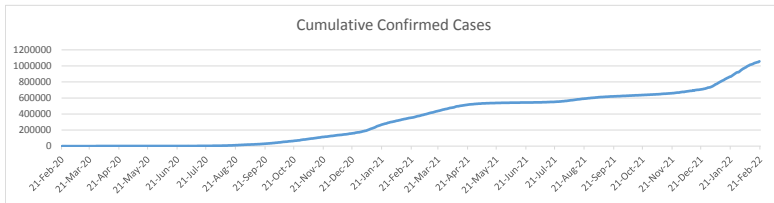

LEB | Covid - 19 Daily Situation Report  
23-Feb-22

|   |           |                                       |
|---|-----------|---------------------------------------|
| Total Cumulative confirmed cases              | 1,057,000 | incl. 21283 Arrivals since 21.02.2020 |
| New confirmed cases in the last 24 hours      | 3,748     | incl. 110 Arrivals                    |
| Number of PCR Tests done in the last 24 hours | 20,446    |                                       |
| Positivity Rate                               | 18.3%     |                                       |
| Cumulative death cases                        | 10,027    |                                       |
| Number of death cases in the last 24 hours    | 20        |                                       |
| Death Rate                                    | 0.9%      |                                       |
| Hopitalized Cases                             | 609       | incl. 300 in ICU                      |
| Recovered Cases                               | 856,867   |                                       |

Vaccine Updates

|  |           |
|--|-----------|
| Cumulative Vaccinations (1st Dose)                 | 2,635,359 |
| Cumulative Vaccinations (2nd Dose)                 | 2,271,211 |
| Cumulative Vaccinations (3rd Dose)                 | 514,611   |
| Vaccinations given in the last 24 hours (1st Dose) | 2,345     |
| Vaccinations given in the last 24 hours (2nd Dose) | 5,805     |
| Vaccinations given in the last 24 hours (3rd Dose) | 2,915     |

|  |             |
|--|-------------|
| <b>Covid-19 Worldwide Situation update</b> |             |
| Cumulative confirmed cases                 | 429,054,347 |
| Total death cases                          | 5,929,380   |
| Death Rate                                 | 2.5%        |
| Recovered cases                            | 357,281,548 |
| Critical cases                             | 80,053      |