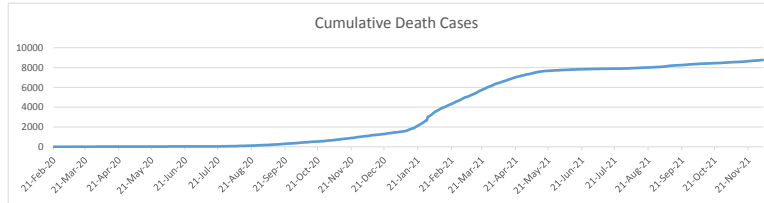

LEB | Covid - 19 Daily Situation Report  
23-Feb-22

|   |           |                                       |
|---|-----------|---------------------------------------|
| Total Cumulative confirmed cases              | 1,057,000 | incl. 21283 Arrivals since 21.02.2020 |
| New confirmed cases in the last 24 hours      | 3,748     | incl. 110 Arrivals                    |
| Number of PCR Tests done in the last 24 hours | 20,446    |                                       |
| Positivity Rate                               | 18.3%     |                                       |
| Cumulative death cases                        | 10,027    |                                       |
| Number of death cases in the last 24 hours    | 20        |                                       |
| Death Rate                                    | 0.9%      |                                       |
| Hopitalized Cases                             | 609       | incl. 300 in ICU                      |
| Recovered Cases                               | 856,867   |                                       |

Vaccine Updates

|  |           |
|--|-----------|
| Cumulative Vaccinations (1st Dose)                 | 2,635,359 |
| Cumulative Vaccinations (2nd Dose)                 | 2,271,211 |
| Cumulative Vaccinations (3rd Dose)                 | 514,611   |
| Vaccinations given in the last 24 hours (1st Dose) | 2,345     |
| Vaccinations given in the last 24 hours (2nd Dose) | 5,805     |
| Vaccinations given in the last 24 hours (3rd Dose) | 2,915     |

|  |             |
|--|-------------|
| <b>Covid-19 Worldwide Situation update</b> |             |
| Cumulative confirmed cases                 | 429,054,347 |
| Total death cases                          | 5,929,380   |
| Death Rate                                 | 2.5%        |
| Recovered cases                            | 357,281,548 |
| Critical cases                             | 80,053      |