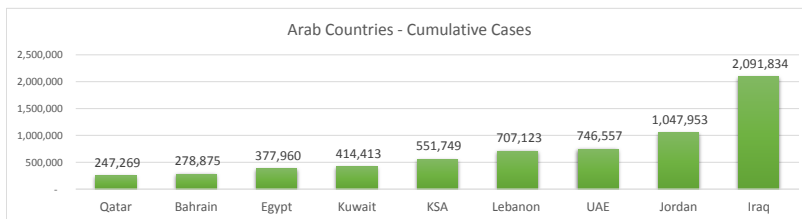

# LEB | Covid - 19 Daily Situation Report

23-Dec-21

Total Cumulative confirmed cases	707,123	incl. 10761 Arrivals since 21.02.2020
New confirmed cases in the last 24 hours	1,646	incl. 107 Arrivals
Number of PCR Tests done in the last 24 hours	24,217	
Positivity Rate	6.8%	
Cumulative death cases	8,996	
Number of death cases in the last 24 hours	16	
Death Rate	1.3%	
Hospitalized Cases	652	incl. 312 in ICU
Recovered Cases	652,174	

## Vaccine Updates

Cumulative Vaccinations (1st Dose)	2,313,038
Cumulative Vaccinations (2nd Dose)	1,914,178
Cumulative Vaccinations (3rd Dose)	268,338
Vaccinations given in the last 24 hours (1st Dose)	14,656
Vaccinations given in the last 24 hours (2nd Dose)	6,186
Vaccinations given in the last 24 hours (3rd Dose)	5,656