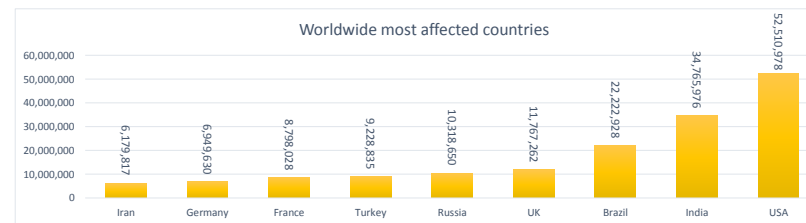

# LEB | Covid - 19 Daily Situation Report

23-Dec-21

Total Cumulative confirmed cases	707,123	incl. 10761 Arrivals since 21.02.2020
New confirmed cases in the last 24 hours	1,646	incl. 107 Arrivals
Number of PCR Tests done in the last 24 hours	24,217	
Positivity Rate	6.8%	
Cumulative death cases	8,996	
Number of death cases in the last 24 hours	16	
Death Rate	1.3%	
Hospitalized Cases	652	incl. 312 in ICU
Recovered Cases	652,174	

## Vaccine Updates

Cumulative Vaccinations (1st Dose)	2,313,038
Cumulative Vaccinations (2nd Dose)	1,914,178
Cumulative Vaccinations (3rd Dose)	268,338
Vaccinations given in the last 24 hours (1st Dose)	14,656
Vaccinations given in the last 24 hours (2nd Dose)	6,186
Vaccinations given in the last 24 hours (3rd Dose)	5,656

Covid-19 Worldwide Situation update	
Cumulative confirmed cases	277,935,823
Total death cases	5,397,749
Death Rate	2.5%
Recovered cases	248,994,744
Critical cases	88,805

References:  
MoPH  
Worldometers  
FT Vaccine tracker