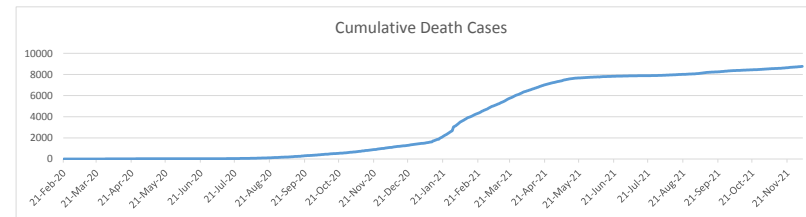

# LEB | Covid - 19 Daily Situation Report

23-Dec-21

Total Cumulative confirmed cases	707,123	incl. 10761 Arrivals since 21.02.2020
New confirmed cases in the last 24 hours	1,646	incl. 107 Arrivals
Number of PCR Tests done in the last 24 hours	24,217	
Positivity Rate	6.8%	
Cumulative death cases	8,996	
Number of death cases in the last 24 hours	16	
Death Rate	1.3%	
Hospitalized Cases	652	incl. 312 in ICU
Recovered Cases	652,174	

## Vaccine Updates

Cumulative Vaccinations (1st Dose)	2,313,038
Cumulative Vaccinations (2nd Dose)	1,914,178
Cumulative Vaccinations (3rd Dose)	268,338
Vaccinations given in the last 24 hours (1st Dose)	14,656
Vaccinations given in the last 24 hours (2nd Dose)	6,186
Vaccinations given in the last 24 hours (3rd Dose)	5,656

Covid-19 Worldwide Situation update	
Cumulative confirmed cases	277,935,823
Total death cases	5,397,749
Death Rate	2.5%
Recovered cases	248,994,744
Critical cases	88,805

References:  
MoPH  
Worldometers  
FT Vaccine tracker