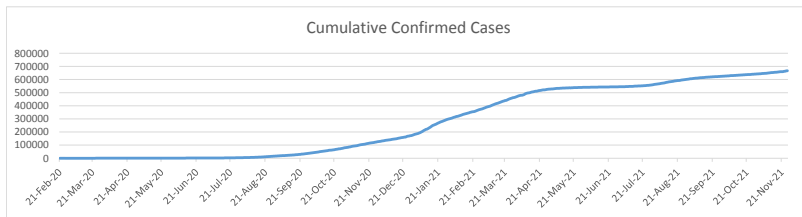

# LEB | Covid - 19 Daily Situation Report

23-Dec-21

Total Cumulative confirmed cases	707,123	incl. 10761 Arrivals since 21.02.2020
New confirmed cases in the last 24 hours	1,646	incl. 107 Arrivals
Number of PCR Tests done in the last 24 hours	24,217	
Positivity Rate	6.8%	
Cumulative death cases	8,996	
Number of death cases in the last 24 hours	16	
Death Rate	1.3%	
Hospitalized Cases	652	incl. 312 in ICU
Recovered Cases	652,174	

## Vaccine Updates

Cumulative Vaccinations (1st Dose)	2,313,038
Cumulative Vaccinations (2nd Dose)	1,914,178
Cumulative Vaccinations (3rd Dose)	268,338
Vaccinations given in the last 24 hours (1st Dose)	14,656
Vaccinations given in the last 24 hours (2nd Dose)	6,186
Vaccinations given in the last 24 hours (3rd Dose)	5,656

Covid-19 Worldwide Situation update	
Cumulative confirmed cases	277,935,823
Total death cases	5,397,749
Death Rate	2.5%
Recovered cases	248,994,744
Critical cases	88,805

References:  
MoPH  
Worldometers  
FT Vaccine tracker