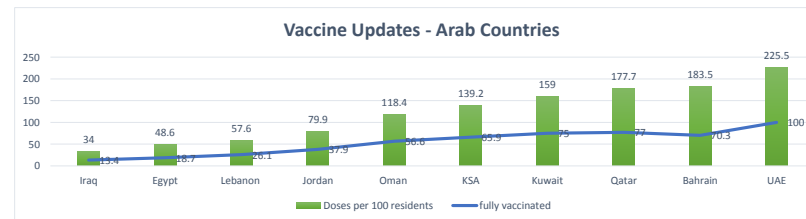

# LEB | Covid - 19 Daily Situation Report

23-Dec-21

Total Cumulative confirmed cases	707,123	incl. 10761 Arrivals since 21.02.2020
New confirmed cases in the last 24 hours	1,646	incl. 107 Arrivals
Number of PCR Tests done in the last 24 hours	24,217	
Positivity Rate	6.8%	
Cumulative death cases	8,996	
Number of death cases in the last 24 hours	16	
Death Rate	1.3%	
Hospitalized Cases	652	incl. 312 in ICU
Recovered Cases	652,174	

## Vaccine Updates

Cumulative Vaccinations (1st Dose)	2,313,038
Cumulative Vaccinations (2nd Dose)	1,914,178
Cumulative Vaccinations (3rd Dose)	268,338
Vaccinations given in the last 24 hours (1st Dose)	14,656
Vaccinations given in the last 24 hours (2nd Dose)	6,186
Vaccinations given in the last 24 hours (3rd Dose)	5,656