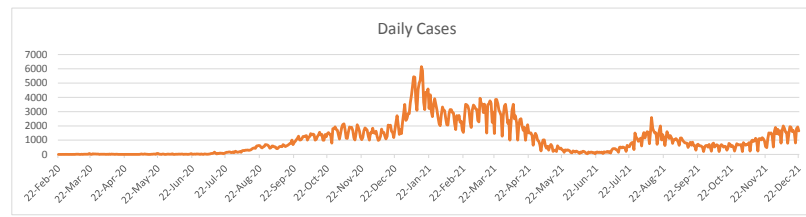

# LEB | Covid - 19 Daily Situation Report

23-Dec-21

Total Cumulative confirmed cases	707,123	incl. 10761 Arrivals since 21.02.2020
New confirmed cases in the last 24 hours	1,646	incl. 107 Arrivals
Number of PCR Tests done in the last 24 hours	24,217	
Positivity Rate	6.8%	
Cumulative death cases	8,996	
Number of death cases in the last 24 hours	16	
Death Rate	1.3%	
Hospitalized Cases	652	incl. 312 in ICU
Recovered Cases	652,174	

## Vaccine Updates

Cumulative Vaccinations (1st Dose)	2,313,038
Cumulative Vaccinations (2nd Dose)	1,914,178
Cumulative Vaccinations (3rd Dose)	268,338
Vaccinations given in the last 24 hours (1st Dose)	14,656
Vaccinations given in the last 24 hours (2nd Dose)	6,186
Vaccinations given in the last 24 hours (3rd Dose)	5,656

Covid-19 Worldwide Situation update	
Cumulative confirmed cases	277,935,823
Total death cases	5,397,749
Death Rate	2.5%
Recovered cases	248,994,744
Critical cases	88,805

References:  
MoPH  
Worldometers  
FT Vaccine tracker