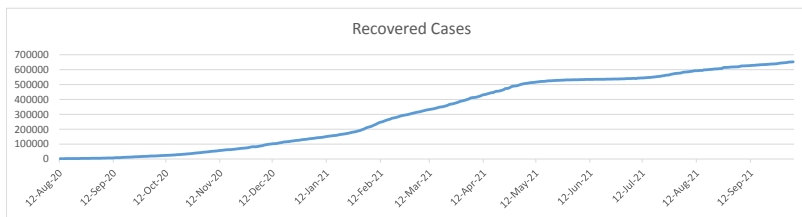

# LEB | Covid - 19 Daily Situation Report

23-Dec-21

Total Cumulative confirmed cases	707,123	incl. 10761 Arrivals since 21.02.2020
New confirmed cases in the last 24 hours	1,646	incl. 107 Arrivals
Number of PCR Tests done in the last 24 hours	24,217	
Positivity Rate	6.8%	
Cumulative death cases	8,996	
Number of death cases in the last 24 hours	16	
Death Rate	1.3%	
Hospitalized Cases	652	incl. 312 in ICU
Recovered Cases	652,174	

## Vaccine Updates

Cumulative Vaccinations (1st Dose)	2,313,038
Cumulative Vaccinations (2nd Dose)	1,914,178
Cumulative Vaccinations (3rd Dose)	268,338
Vaccinations given in the last 24 hours (1st Dose)	14,656
Vaccinations given in the last 24 hours (2nd Dose)	6,186
Vaccinations given in the last 24 hours (3rd Dose)	5,656

Covid-19 Worldwide Situation update	
Cumulative confirmed cases	277,935,823
Total death cases	5,397,749
Death Rate	2.5%
Recovered cases	248,994,744
Critical cases	88,805

References:  
MoPH  
Worldometers  
FT Vaccine tracker