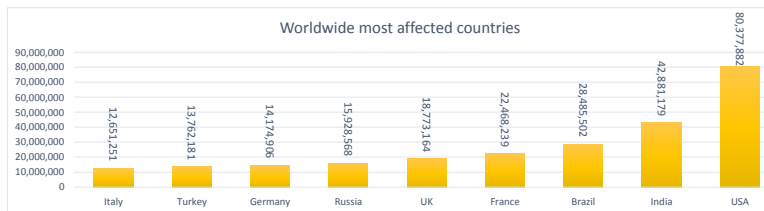

LEB | Covid - 19 Daily Situation Report
24-Feb-22

Total Cumulative confirmed cases	1,060,152	incl. 21441 Arrivals since 21.02.2020
New confirmed cases in the last 24 hours	3,152	incl. 158 Arrivals
Number of PCR Tests done in the last 24 hours	18,863	
Positivity Rate	16.7%	
Cumulative death cases	10,044	
Number of death cases in the last 24 hours	17	
Death Rate	0.9%	
Hopitalized Cases	580	incl. 293 in ICU
Recovered Cases	864,100	

Vaccine Updates

Cumulative Vaccinations (1st Dose)	2,637,482
Cumulative Vaccinations (2nd Dose)	2,276,060
Cumulative Vaccinations (3rd Dose)	517,840
Vaccinations given in the last 24 hours (1st Dose)	2,123
Vaccinations given in the last 24 hours (2nd Dose)	4,849
Vaccinations given in the last 24 hours (3rd Dose)	3,229

Covid-19 Worldwide Situation update	
Cumulative confirmed cases	431,051,059
Total death cases	5,941,258
Death Rate	2.5%
Recovered cases	359,886,587
Critical cases	79,114

References:
MoPH
Worldometers
FT Vaccine tracker