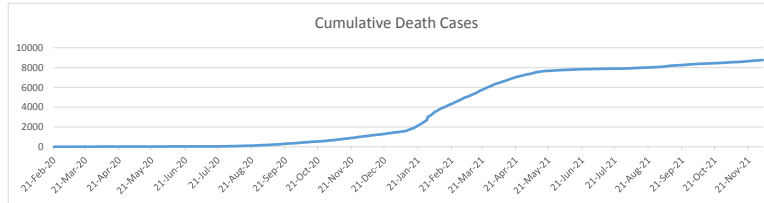

LEB | Covid - 19 Daily Situation Report
24-Feb-22

Total Cumulative confirmed cases	1,060,152	incl. 21441 Arrivals since 21.02.2020
New confirmed cases in the last 24 hours	3,152	incl. 158 Arrivals
Number of PCR Tests done in the last 24 hours	18,863	
Positivity Rate	16.7%	
Cumulative death cases	10,044	
Number of death cases in the last 24 hours	17	
Death Rate	0.9%	
Hopitalized Cases	580	incl. 293 in ICU
Recovered Cases	864,100	

Vaccine Updates

Cumulative Vaccinations (1st Dose)	2,637,482
Cumulative Vaccinations (2nd Dose)	2,276,060
Cumulative Vaccinations (3rd Dose)	517,840
Vaccinations given in the last 24 hours (1st Dose)	2,123
Vaccinations given in the last 24 hours (2nd Dose)	4,849
Vaccinations given in the last 24 hours (3rd Dose)	3,229

Covid-19 Worldwide Situation update	
Cumulative confirmed cases	431,051,059
Total death cases	5,941,258
Death Rate	2.5%
Recovered cases	359,886,587
Critical cases	79,114

References:
MoPH
Worldometers
FT Vaccine tracker