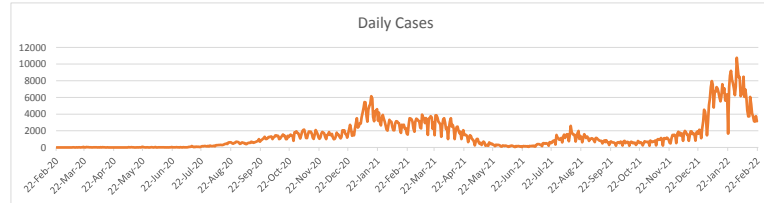

LEB | Covid - 19 Daily Situation Report
24-Feb-22

Total Cumulative confirmed cases	1,060,152	incl. 21441 Arrivals since 21.02.2020
New confirmed cases in the last 24 hours	3,152	incl. 158 Arrivals
Number of PCR Tests done in the last 24 hours	18,863	
Positivity Rate	16.7%	
Cumulative death cases	10,044	
Number of death cases in the last 24 hours	17	
Death Rate	0.9%	
Hopitalized Cases	580	incl. 293 in ICU
Recovered Cases	864,100	

Vaccine Updates

Cumulative Vaccinations (1st Dose)	2,637,482
Cumulative Vaccinations (2nd Dose)	2,276,060
Cumulative Vaccinations (3rd Dose)	517,840
Vaccinations given in the last 24 hours (1st Dose)	2,123
Vaccinations given in the last 24 hours (2nd Dose)	4,849
Vaccinations given in the last 24 hours (3rd Dose)	3,229

Covid-19 Worldwide Situation update	
Cumulative confirmed cases	431,051,059
Total death cases	5,941,258
Death Rate	2.5%
Recovered cases	359,886,587
Critical cases	79,114

References:
MoPH
Worldometers
FT Vaccine tracker