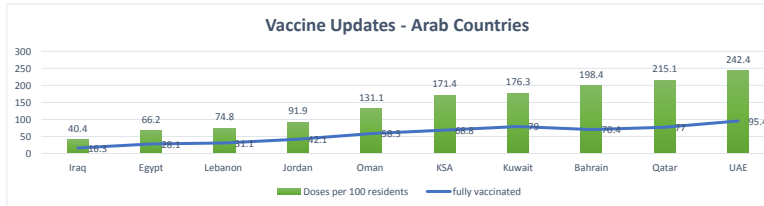

LEB | Covid - 19 Daily Situation Report
24-Feb-22

Total Cumulative confirmed cases	1,060,152	incl. 21441 Arrivals since 21.02.2020
New confirmed cases in the last 24 hours	3,152	incl. 158 Arrivals
Number of PCR Tests done in the last 24 hours	18,863	
Positivity Rate	16.7%	
Cumulative death cases	10,044	
Number of death cases in the last 24 hours	17	
Death Rate	0.9%	
Hopitalized Cases	580	incl. 293 in ICU
Recovered Cases	864,100	

Vaccine Updates

Cumulative Vaccinations (1st Dose)	2,637,482
Cumulative Vaccinations (2nd Dose)	2,276,060
Cumulative Vaccinations (3rd Dose)	517,840
Vaccinations given in the last 24 hours (1st Dose)	2,123
Vaccinations given in the last 24 hours (2nd Dose)	4,849
Vaccinations given in the last 24 hours (3rd Dose)	3,229