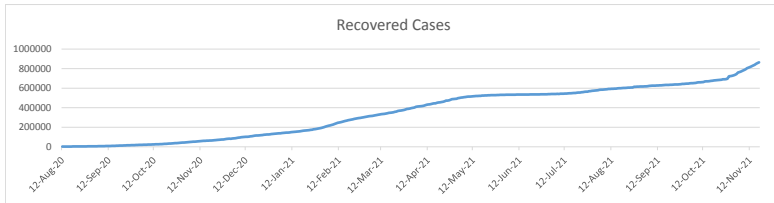

LEB | Covid - 19 Daily Situation Report
24-Feb-22

Total Cumulative confirmed cases	1,060,152	incl. 21441 Arrivals since 21.02.2020
New confirmed cases in the last 24 hours	3,152	incl. 158 Arrivals
Number of PCR Tests done in the last 24 hours	18,863	
Positivity Rate	16.7%	
Cumulative death cases	10,044	
Number of death cases in the last 24 hours	17	
Death Rate	0.9%	
Hopitalized Cases	580	incl. 293 in ICU
Recovered Cases	864,100	

Vaccine Updates

Cumulative Vaccinations (1st Dose)	2,637,482
Cumulative Vaccinations (2nd Dose)	2,276,060
Cumulative Vaccinations (3rd Dose)	517,840
Vaccinations given in the last 24 hours (1st Dose)	2,123
Vaccinations given in the last 24 hours (2nd Dose)	4,849
Vaccinations given in the last 24 hours (3rd Dose)	3,229

Covid-19 Worldwide Situation update	
Cumulative confirmed cases	431,051,059
Total death cases	5,941,258
Death Rate	2.5%
Recovered cases	359,886,587
Critical cases	79,114

References:
MoPH
Worldometers
FT Vaccine tracker