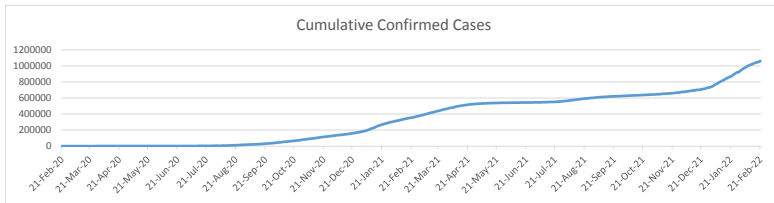

LEB | Covid - 19 Daily Situation Report
24-Feb-22

Total Cumulative confirmed cases	1,060,152	incl. 21441 Arrivals since 21.02.2020
New confirmed cases in the last 24 hours	3,152	incl. 158 Arrivals
Number of PCR Tests done in the last 24 hours	18,863	
Positivity Rate	16.7%	
Cumulative death cases	10,044	
Number of death cases in the last 24 hours	17	
Death Rate	0.9%	
Hopitalized Cases	580	incl. 293 in ICU
Recovered Cases	864,100	

Vaccine Updates

Cumulative Vaccinations (1st Dose)	2,637,482
Cumulative Vaccinations (2nd Dose)	2,276,060
Cumulative Vaccinations (3rd Dose)	517,840
Vaccinations given in the last 24 hours (1st Dose)	2,123
Vaccinations given in the last 24 hours (2nd Dose)	4,849
Vaccinations given in the last 24 hours (3rd Dose)	3,229

Covid-19 Worldwide Situation update	
Cumulative confirmed cases	431,051,059
Total death cases	5,941,258
Death Rate	2.5%
Recovered cases	359,886,587
Critical cases	79,114

References:
MoPH
Worldometers
FT Vaccine tracker