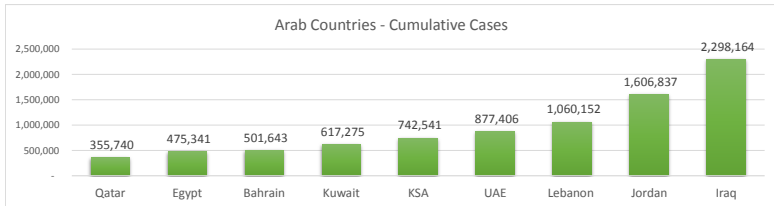

LEB | Covid - 19 Daily Situation Report
24-Feb-22

Total Cumulative confirmed cases	1,060,152	incl. 21441 Arrivals since 21.02.2020
New confirmed cases in the last 24 hours	3,152	incl. 158 Arrivals
Number of PCR Tests done in the last 24 hours	18,863	
Positivity Rate	16.7%	
Cumulative death cases	10,044	
Number of death cases in the last 24 hours	17	
Death Rate	0.9%	
Hopitalized Cases	580	incl. 293 in ICU
Recovered Cases	864,100	

Vaccine Updates

Cumulative Vaccinations (1st Dose)	2,637,482
Cumulative Vaccinations (2nd Dose)	2,276,060
Cumulative Vaccinations (3rd Dose)	517,840
Vaccinations given in the last 24 hours (1st Dose)	2,123
Vaccinations given in the last 24 hours (2nd Dose)	4,849
Vaccinations given in the last 24 hours (3rd Dose)	3,229

Covid-19 Worldwide Situation update	
Cumulative confirmed cases	431,051,059
Total death cases	5,941,258
Death Rate	2.5%
Recovered cases	359,886,587
Critical cases	79,114

References:
MoPH
Worldometers
FT Vaccine tracker