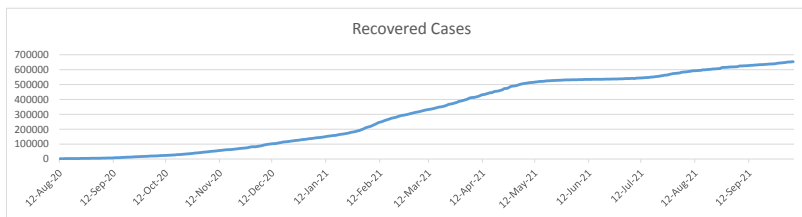

LEB | Covid - 19 Daily Situation Report
24-Dec-21

Total Cumulative confirmed cases	709,242	incl. 11019 Arrivals since 21.02.2020
New confirmed cases in the last 24 hours	2,119	incl. 258 Arrivals
Number of PCR Tests done in the last 24 hours	25,658	
Positivity Rate	8.3%	
Cumulative death cases	9,012	
Number of death cases in the last 24 hours	16	
Death Rate	1.3%	
Hospitalized Cases	660	incl. 309 in ICU
Recovered Cases	653,257	

Vaccine Updates

Cumulative Vaccinations (1st Dose)	2,328,280
Cumulative Vaccinations (2nd Dose)	1,920,001
Cumulative Vaccinations (3rd Dose)	272,408
Vaccinations given in the last 24 hours (1st Dose)	15,242
Vaccinations given in the last 24 hours (2nd Dose)	5,823
Vaccinations given in the last 24 hours (3rd Dose)	4,070

Covid-19 Worldwide Situation update	
Cumulative confirmed cases	277,935,823
Total death cases	5,397,749
Death Rate	2.5%
Recovered cases	248,994,744
Critical cases	88,805

References:
MoPH
Worldometers
FT Vaccine tracker