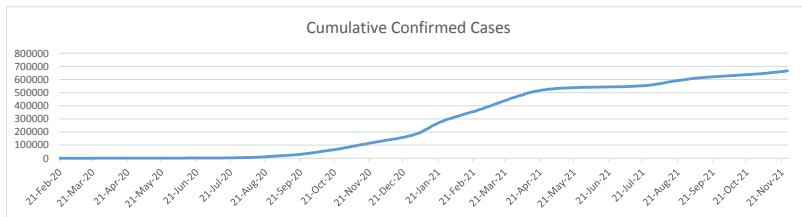

LEB | Covid - 19 Daily Situation Report
24-Dec-21

Total Cumulative confirmed cases	709,242	incl. 11019 Arrivals since 21.02.2020
New confirmed cases in the last 24 hours	2,119	incl. 258 Arrivals
Number of PCR Tests done in the last 24 hours	25,658	
Positivity Rate	8.3%	
Cumulative death cases	9,012	
Number of death cases in the last 24 hours	16	
Death Rate	1.3%	
Hospitalized Cases	660	incl. 309 in ICU
Recovered Cases	653,257	

Vaccine Updates

Cumulative Vaccinations (1st Dose)	2,328,280
Cumulative Vaccinations (2nd Dose)	1,920,001
Cumulative Vaccinations (3rd Dose)	272,408
Vaccinations given in the last 24 hours (1st Dose)	15,242
Vaccinations given in the last 24 hours (2nd Dose)	5,823
Vaccinations given in the last 24 hours (3rd Dose)	4,070

Covid-19 Worldwide Situation update	
Cumulative confirmed cases	277,935,823
Total death cases	5,397,749
Death Rate	2.5%
Recovered cases	248,994,744
Critical cases	88,805

References:
MoPH
Worldometers
FT Vaccine tracker