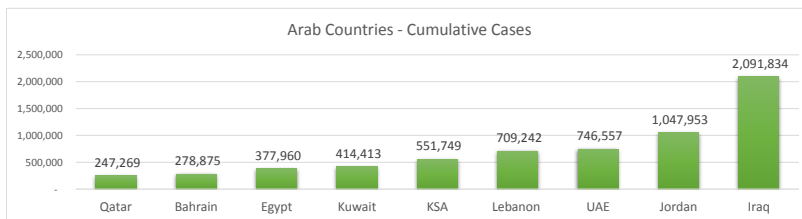

LEB | Covid - 19 Daily Situation Report
24-Dec-21

Total Cumulative confirmed cases	709,242	incl. 11019 Arrivals since 21.02.2020
New confirmed cases in the last 24 hours	2,119	incl. 258 Arrivals
Number of PCR Tests done in the last 24 hours	25,658	
Positivity Rate	8.3%	
Cumulative death cases	9,012	
Number of death cases in the last 24 hours	16	
Death Rate	1.3%	
Hospitalized Cases	660	incl. 309 in ICU
Recovered Cases	653,257	

Vaccine Updates

Cumulative Vaccinations (1st Dose)	2,328,280
Cumulative Vaccinations (2nd Dose)	1,920,001
Cumulative Vaccinations (3rd Dose)	272,408
Vaccinations given in the last 24 hours (1st Dose)	15,242
Vaccinations given in the last 24 hours (2nd Dose)	5,823
Vaccinations given in the last 24 hours (3rd Dose)	4,070