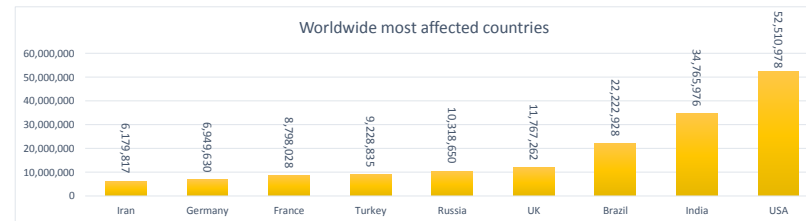

LEB | Covid - 19 Daily Situation Report
24-Dec-21

Total Cumulative confirmed cases	709,242	incl. 11019 Arrivals since 21.02.2020
New confirmed cases in the last 24 hours	2,119	incl. 258 Arrivals
Number of PCR Tests done in the last 24 hours	25,658	
Positivity Rate	8.3%	
Cumulative death cases	9,012	
Number of death cases in the last 24 hours	16	
Death Rate	1.3%	
Hospitalized Cases	660	incl. 309 in ICU
Recovered Cases	653,257	

Vaccine Updates

Cumulative Vaccinations (1st Dose)	2,328,280
Cumulative Vaccinations (2nd Dose)	1,920,001
Cumulative Vaccinations (3rd Dose)	272,408
Vaccinations given in the last 24 hours (1st Dose)	15,242
Vaccinations given in the last 24 hours (2nd Dose)	5,823
Vaccinations given in the last 24 hours (3rd Dose)	4,070

Covid-19 Worldwide Situation update	
Cumulative confirmed cases	277,935,823
Total death cases	5,397,749
Death Rate	2.5%
Recovered cases	248,994,744
Critical cases	88,805

References:
MoPH
Worldometers
FT Vaccine tracker