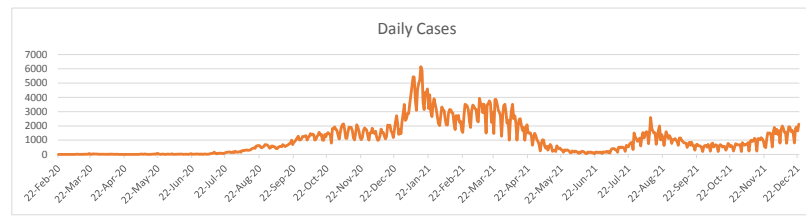

LEB | Covid - 19 Daily Situation Report
24-Dec-21

Total Cumulative confirmed cases	709,242	incl. 11019 Arrivals since 21.02.2020
New confirmed cases in the last 24 hours	2,119	incl. 258 Arrivals
Number of PCR Tests done in the last 24 hours	25,658	
Positivity Rate	8.3%	
Cumulative death cases	9,012	
Number of death cases in the last 24 hours	16	
Death Rate	1.3%	
Hospitalized Cases	660	incl. 309 in ICU
Recovered Cases	653,257	

Vaccine Updates

Cumulative Vaccinations (1st Dose)	2,328,280
Cumulative Vaccinations (2nd Dose)	1,920,001
Cumulative Vaccinations (3rd Dose)	272,408
Vaccinations given in the last 24 hours (1st Dose)	15,242
Vaccinations given in the last 24 hours (2nd Dose)	5,823
Vaccinations given in the last 24 hours (3rd Dose)	4,070

Covid-19 Worldwide Situation update	
Cumulative confirmed cases	277,935,823
Total death cases	5,397,749
Death Rate	2.5%
Recovered cases	248,994,744
Critical cases	88,805

References:
MoPH
Worldometers
FT Vaccine tracker