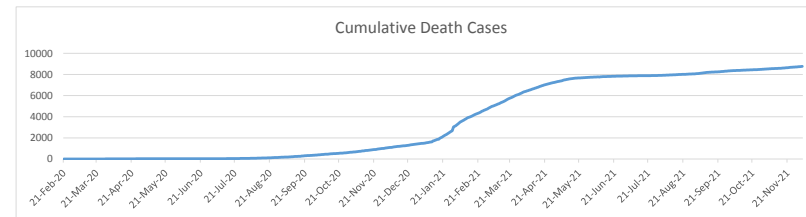

LEB | Covid - 19 Daily Situation Report
24-Dec-21

Total Cumulative confirmed cases	709,242	incl. 11019 Arrivals since 21.02.2020
New confirmed cases in the last 24 hours	2,119	incl. 258 Arrivals
Number of PCR Tests done in the last 24 hours	25,658	
Positivity Rate	8.3%	
Cumulative death cases	9,012	
Number of death cases in the last 24 hours	16	
Death Rate	1.3%	
Hospitalized Cases	660	incl. 309 in ICU
Recovered Cases	653,257	

Vaccine Updates

Cumulative Vaccinations (1st Dose)	2,328,280
Cumulative Vaccinations (2nd Dose)	1,920,001
Cumulative Vaccinations (3rd Dose)	272,408
Vaccinations given in the last 24 hours (1st Dose)	15,242
Vaccinations given in the last 24 hours (2nd Dose)	5,823
Vaccinations given in the last 24 hours (3rd Dose)	4,070

Covid-19 Worldwide Situation update	
Cumulative confirmed cases	277,935,823
Total death cases	5,397,749
Death Rate	2.5%
Recovered cases	248,994,744
Critical cases	88,805

References:
MoPH
Worldometers
FT Vaccine tracker