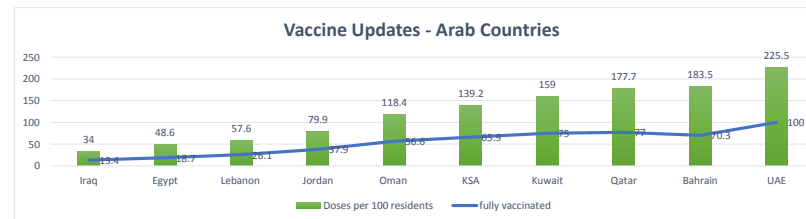

LEB | Covid - 19 Daily Situation Report
24-Dec-21

Total Cumulative confirmed cases	709,242	incl. 11019 Arrivals since 21.02.2020
New confirmed cases in the last 24 hours	2,119	incl. 258 Arrivals
Number of PCR Tests done in the last 24 hours	25,658	
Positivity Rate	8.3%	
Cumulative death cases	9,012	
Number of death cases in the last 24 hours	16	
Death Rate	1.3%	
Hospitalized Cases	660	incl. 309 in ICU
Recovered Cases	653,257	

Vaccine Updates

Cumulative Vaccinations (1st Dose)	2,328,280
Cumulative Vaccinations (2nd Dose)	1,920,001
Cumulative Vaccinations (3rd Dose)	272,408
Vaccinations given in the last 24 hours (1st Dose)	15,242
Vaccinations given in the last 24 hours (2nd Dose)	5,823
Vaccinations given in the last 24 hours (3rd Dose)	4,070