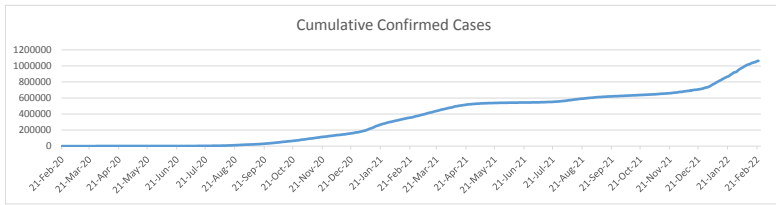

LEB | Covid - 19 Daily Situation Report
25-Feb-22

Total Cumulative confirmed cases	1,062,879	incl. 21494 Arrivals since 21.02.2020
New confirmed cases in the last 24 hours	2,727	incl. 53 Arrivals
Number of PCR Tests done in the last 24 hours	20,734	
Positivity Rate	13.2%	
Cumulative death cases	10,058	
Number of death cases in the last 24 hours	14	
Death Rate	0.9%	
Hopitalized Cases	539	incl. 279 in ICU
Recovered Cases	872,725	

Vaccine Updates

Cumulative Vaccinations (1st Dose)	2,639,202
Cumulative Vaccinations (2nd Dose)	2,279,921
Cumulative Vaccinations (3rd Dose)	520,659
Vaccinations given in the last 24 hours (1st Dose)	1,720
Vaccinations given in the last 24 hours (2nd Dose)	3,861
Vaccinations given in the last 24 hours (3rd Dose)	2,819

Covid-19 Worldwide Situation update	
Cumulative confirmed cases	432,741,524
Total death cases	5,950,972
Death Rate	2.5%
Recovered cases	362,037,787
Critical cases	78,653

References:
MoPH
Worldometers
FT Vaccine tracker