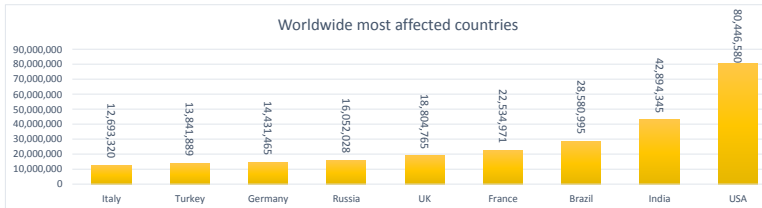

LEB | Covid - 19 Daily Situation Report
25-Feb-22

Total Cumulative confirmed cases	1,062,879	incl. 21494 Arrivals since 21.02.2020
New confirmed cases in the last 24 hours	2,727	incl. 53 Arrivals
Number of PCR Tests done in the last 24 hours	20,734	
Positivity Rate	13.2%	
Cumulative death cases	10,058	
Number of death cases in the last 24 hours	14	
Death Rate	0.9%	
Hopitalized Cases	539	incl. 279 in ICU
Recovered Cases	872,725	

Vaccine Updates

Cumulative Vaccinations (1st Dose)	2,639,202
Cumulative Vaccinations (2nd Dose)	2,279,921
Cumulative Vaccinations (3rd Dose)	520,659
Vaccinations given in the last 24 hours (1st Dose)	1,720
Vaccinations given in the last 24 hours (2nd Dose)	3,861
Vaccinations given in the last 24 hours (3rd Dose)	2,819

Covid-19 Worldwide Situation update	
Cumulative confirmed cases	432,741,524
Total death cases	5,950,972
Death Rate	2.5%
Recovered cases	362,037,787
Critical cases	78,653

References:
MoPH
Worldometers
FT Vaccine tracker