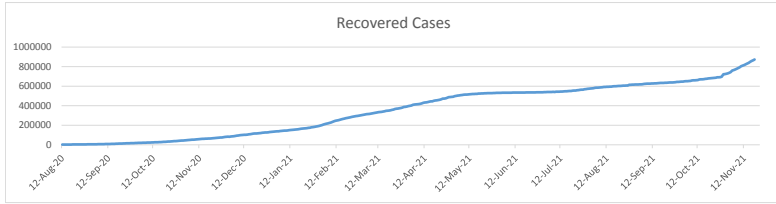

LEB | Covid - 19 Daily Situation Report
25-Feb-22

Total Cumulative confirmed cases	1,062,879	incl. 21494 Arrivals since 21.02.2020
New confirmed cases in the last 24 hours	2,727	incl. 53 Arrivals
Number of PCR Tests done in the last 24 hours	20,734	
Positivity Rate	13.2%	
Cumulative death cases	10,058	
Number of death cases in the last 24 hours	14	
Death Rate	0.9%	
Hopitalized Cases	539	incl. 279 in ICU
Recovered Cases	872,725	

Vaccine Updates

Cumulative Vaccinations (1st Dose)	2,639,202
Cumulative Vaccinations (2nd Dose)	2,279,921
Cumulative Vaccinations (3rd Dose)	520,659
Vaccinations given in the last 24 hours (1st Dose)	1,720
Vaccinations given in the last 24 hours (2nd Dose)	3,861
Vaccinations given in the last 24 hours (3rd Dose)	2,819

Covid-19 Worldwide Situation update	
Cumulative confirmed cases	432,741,524
Total death cases	5,950,972
Death Rate	2.5%
Recovered cases	362,037,787
Critical cases	78,653

References:
MoPH
Worldometers
FT Vaccine tracker