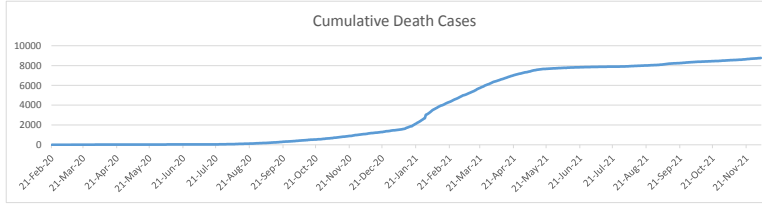

LEB | Covid - 19 Daily Situation Report
25-Feb-22

Total Cumulative confirmed cases	1,062,879	incl. 21494 Arrivals since 21.02.2020
New confirmed cases in the last 24 hours	2,727	incl. 53 Arrivals
Number of PCR Tests done in the last 24 hours	20,734	
Positivity Rate	13.2%	
Cumulative death cases	10,058	
Number of death cases in the last 24 hours	14	
Death Rate	0.9%	
Hopitalized Cases	539	incl. 279 in ICU
Recovered Cases	872,725	

Vaccine Updates

Cumulative Vaccinations (1st Dose)	2,639,202
Cumulative Vaccinations (2nd Dose)	2,279,921
Cumulative Vaccinations (3rd Dose)	520,659
Vaccinations given in the last 24 hours (1st Dose)	1,720
Vaccinations given in the last 24 hours (2nd Dose)	3,861
Vaccinations given in the last 24 hours (3rd Dose)	2,819

Covid-19 Worldwide Situation update	
Cumulative confirmed cases	432,741,524
Total death cases	5,950,972
Death Rate	2.5%
Recovered cases	362,037,787
Critical cases	78,653

References:
MoPH
Worldometers
FT Vaccine tracker