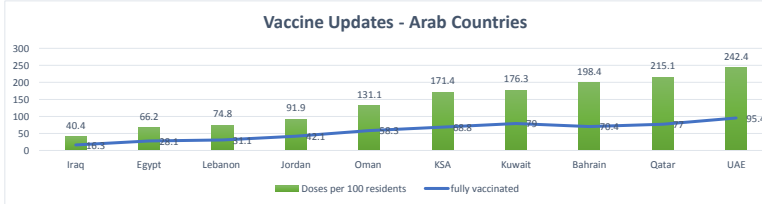

LEB | Covid - 19 Daily Situation Report
25-Feb-22

Total Cumulative confirmed cases	1,062,879	incl. 21494 Arrivals since 21.02.2020
New confirmed cases in the last 24 hours	2,727	incl. 53 Arrivals
Number of PCR Tests done in the last 24 hours	20,734	
Positivity Rate	13.2%	
Cumulative death cases	10,058	
Number of death cases in the last 24 hours	14	
Death Rate	0.9%	
Hopitalized Cases	539	incl. 279 in ICU
Recovered Cases	872,725	

Vaccine Updates

Cumulative Vaccinations (1st Dose)	2,639,202
Cumulative Vaccinations (2nd Dose)	2,279,921
Cumulative Vaccinations (3rd Dose)	520,659
Vaccinations given in the last 24 hours (1st Dose)	1,720
Vaccinations given in the last 24 hours (2nd Dose)	3,861
Vaccinations given in the last 24 hours (3rd Dose)	2,819