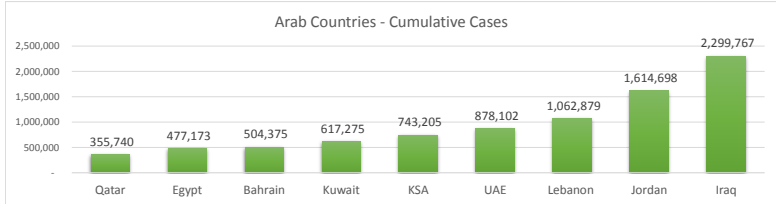

LEB | Covid - 19 Daily Situation Report
25-Feb-22

Total Cumulative confirmed cases	1,062,879	incl. 21494 Arrivals since 21.02.2020
New confirmed cases in the last 24 hours	2,727	incl. 53 Arrivals
Number of PCR Tests done in the last 24 hours	20,734	
Positivity Rate	13.2%	
Cumulative death cases	10,058	
Number of death cases in the last 24 hours	14	
Death Rate	0.9%	
Hopitalized Cases	539	incl. 279 in ICU
Recovered Cases	872,725	

Vaccine Updates

Cumulative Vaccinations (1st Dose)	2,639,202
Cumulative Vaccinations (2nd Dose)	2,279,921
Cumulative Vaccinations (3rd Dose)	520,659
Vaccinations given in the last 24 hours (1st Dose)	1,720
Vaccinations given in the last 24 hours (2nd Dose)	3,861
Vaccinations given in the last 24 hours (3rd Dose)	2,819

Covid-19 Worldwide Situation update	
Cumulative confirmed cases	432,741,524
Total death cases	5,950,972
Death Rate	2.5%
Recovered cases	362,037,787
Critical cases	78,653

References:
MoPH
Worldometers
FT Vaccine tracker