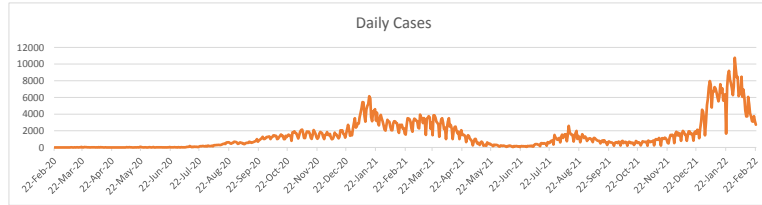

LEB | Covid - 19 Daily Situation Report
25-Feb-22

Total Cumulative confirmed cases	1,062,879	incl. 21494 Arrivals since 21.02.2020
New confirmed cases in the last 24 hours	2,727	incl. 53 Arrivals
Number of PCR Tests done in the last 24 hours	20,734	
Positivity Rate	13.2%	
Cumulative death cases	10,058	
Number of death cases in the last 24 hours	14	
Death Rate	0.9%	
Hopitalized Cases	539	incl. 279 in ICU
Recovered Cases	872,725	

Vaccine Updates

Cumulative Vaccinations (1st Dose)	2,639,202
Cumulative Vaccinations (2nd Dose)	2,279,921
Cumulative Vaccinations (3rd Dose)	520,659
Vaccinations given in the last 24 hours (1st Dose)	1,720
Vaccinations given in the last 24 hours (2nd Dose)	3,861
Vaccinations given in the last 24 hours (3rd Dose)	2,819

Covid-19 Worldwide Situation update	
Cumulative confirmed cases	432,741,524
Total death cases	5,950,972
Death Rate	2.5%
Recovered cases	362,037,787
Critical cases	78,653

References:
MoPH
Worldometers
FT Vaccine tracker