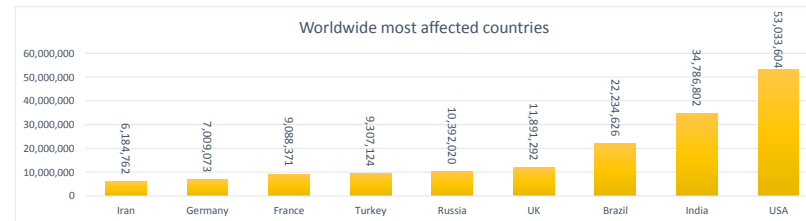

LEB | Covid - 19 Daily Situation Report
25-Dec-21

Total Cumulative confirmed cases	711,259
New confirmed cases in the last 24 hours	2,017
Number of PCR Tests done in the last 24 hours	NA
Positivity Rate	NA
Cumulative death cases	9,027
Number of death cases in the last 24 hours	15
Death Rate	1.3%
Hospitalized Cases	NA
Recovered Cases	NA

incl. 11226 Arrivals since 21.02.2020
incl. 207 Arrivals

Vaccine Updates

Cumulative Vaccinations (1st Dose)	2,332,514
Cumulative Vaccinations (2nd Dose)	1,922,711
Cumulative Vaccinations (3rd Dose)	273,606
Vaccinations given in the last 24 hours (1st Dose)	4,234
Vaccinations given in the last 24 hours (2nd Dose)	2,710
Vaccinations given in the last 24 hours (3rd Dose)	1,198

Covid-19 Worldwide Situation update	
Cumulative confirmed cases	280,028,221
Total death cases	5,415,714
Death Rate	2.5%
Recovered cases	250,266,868
Critical cases	88,338

References:
MoPH
Worldometers
FT Vaccine tracker