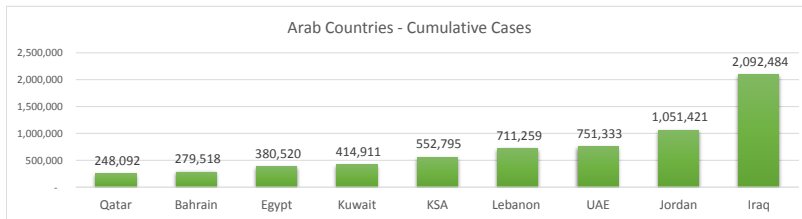

LEB | Covid - 19 Daily Situation Report
25-Dec-21

Total Cumulative confirmed cases	711,259
New confirmed cases in the last 24 hours	2,017
Number of PCR Tests done in the last 24 hours	NA
Positivity Rate	NA
Cumulative death cases	9,027
Number of death cases in the last 24 hours	15
Death Rate	1.3%
Hospitalized Cases	NA
Recovered Cases	NA

incl. 11226 Arrivals since 21.02.2020
incl. 207 Arrivals

Vaccine Updates

Cumulative Vaccinations (1st Dose)	2,332,514
Cumulative Vaccinations (2nd Dose)	1,922,711
Cumulative Vaccinations (3rd Dose)	273,606
Vaccinations given in the last 24 hours (1st Dose)	4,234
Vaccinations given in the last 24 hours (2nd Dose)	2,710
Vaccinations given in the last 24 hours (3rd Dose)	1,198