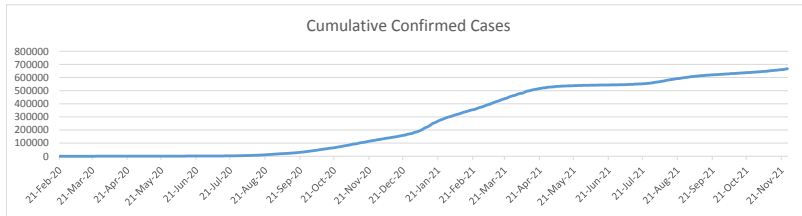

LEB | Covid - 19 Daily Situation Report
25-Dec-21

Total Cumulative confirmed cases	711,259
New confirmed cases in the last 24 hours	2,017
Number of PCR Tests done in the last 24 hours	NA
Positivity Rate	NA
Cumulative death cases	9,027
Number of death cases in the last 24 hours	15
Death Rate	1.3%
Hospitalized Cases	NA
Recovered Cases	NA

incl. 11226 Arrivals since 21.02.2020
incl. 207 Arrivals

Vaccine Updates

Cumulative Vaccinations (1st Dose)	2,332,514
Cumulative Vaccinations (2nd Dose)	1,922,711
Cumulative Vaccinations (3rd Dose)	273,606
Vaccinations given in the last 24 hours (1st Dose)	4,234
Vaccinations given in the last 24 hours (2nd Dose)	2,710
Vaccinations given in the last 24 hours (3rd Dose)	1,198

Covid-19 Worldwide Situation update	
Cumulative confirmed cases	280,028,221
Total death cases	5,415,714
Death Rate	2.5%
Recovered cases	250,266,868
Critical cases	88,338

References:
MoPH
Worldometers
FT Vaccine tracker