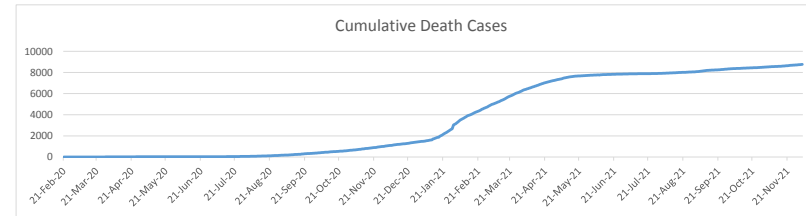

LEB | Covid - 19 Daily Situation Report
25-Dec-21

Total Cumulative confirmed cases	711,259
New confirmed cases in the last 24 hours	2,017
Number of PCR Tests done in the last 24 hours	NA
Positivity Rate	NA
Cumulative death cases	9,027
Number of death cases in the last 24 hours	15
Death Rate	1.3%
Hospitalized Cases	NA
Recovered Cases	NA

incl. 11226 Arrivals since 21.02.2020
incl. 207 Arrivals

Vaccine Updates

Cumulative Vaccinations (1st Dose)	2,332,514
Cumulative Vaccinations (2nd Dose)	1,922,711
Cumulative Vaccinations (3rd Dose)	273,606
Vaccinations given in the last 24 hours (1st Dose)	4,234
Vaccinations given in the last 24 hours (2nd Dose)	2,710
Vaccinations given in the last 24 hours (3rd Dose)	1,198

Covid-19 Worldwide Situation update	
Cumulative confirmed cases	280,028,221
Total death cases	5,415,714
Death Rate	2.5%
Recovered cases	250,266,868
Critical cases	88,338

References:
MoPH
Worldometers
FT Vaccine tracker