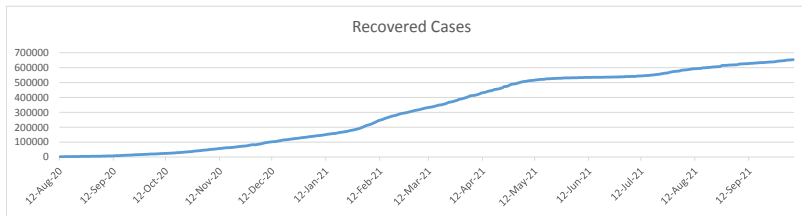

LEB | Covid - 19 Daily Situation Report
25-Dec-21

Total Cumulative confirmed cases	711,259
New confirmed cases in the last 24 hours	2,017
Number of PCR Tests done in the last 24 hours	NA
Positivity Rate	NA
Cumulative death cases	9,027
Number of death cases in the last 24 hours	15
Death Rate	1.3%
Hospitalized Cases	NA
Recovered Cases	NA

incl. 11226 Arrivals since 21.02.2020
incl. 207 Arrivals

Vaccine Updates

Cumulative Vaccinations (1st Dose)	2,332,514
Cumulative Vaccinations (2nd Dose)	1,922,711
Cumulative Vaccinations (3rd Dose)	273,606
Vaccinations given in the last 24 hours (1st Dose)	4,234
Vaccinations given in the last 24 hours (2nd Dose)	2,710
Vaccinations given in the last 24 hours (3rd Dose)	1,198

Covid-19 Worldwide Situation update	
Cumulative confirmed cases	280,028,221
Total death cases	5,415,714
Death Rate	2.5%
Recovered cases	250,266,868
Critical cases	88,338

References:
MoPH
Worldometers
FT Vaccine tracker