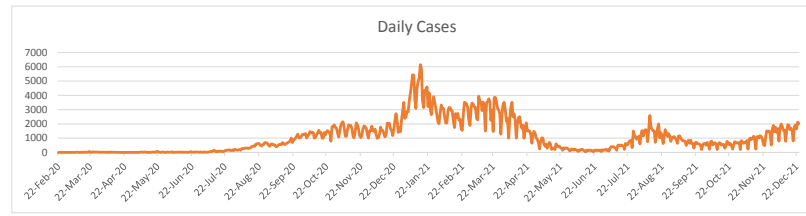

LEB | Covid - 19 Daily Situation Report
25-Dec-21

Total Cumulative confirmed cases	711,259
New confirmed cases in the last 24 hours	2,017
Number of PCR Tests done in the last 24 hours	NA
Positivity Rate	NA
Cumulative death cases	9,027
Number of death cases in the last 24 hours	15
Death Rate	1.3%
Hospitalized Cases	NA
Recovered Cases	NA

incl. 11226 Arrivals since 21.02.2020
incl. 207 Arrivals

Vaccine Updates

Cumulative Vaccinations (1st Dose)	2,332,514
Cumulative Vaccinations (2nd Dose)	1,922,711
Cumulative Vaccinations (3rd Dose)	273,606
Vaccinations given in the last 24 hours (1st Dose)	4,234
Vaccinations given in the last 24 hours (2nd Dose)	2,710
Vaccinations given in the last 24 hours (3rd Dose)	1,198

Covid-19 Worldwide Situation update	
Cumulative confirmed cases	280,028,221
Total death cases	5,415,714
Death Rate	2.5%
Recovered cases	250,266,868
Critical cases	88,338

References:
MoPH
Worldometers
FT Vaccine tracker