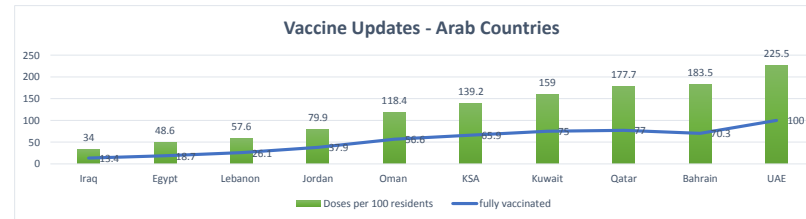

LEB | Covid - 19 Daily Situation Report
25-Dec-21

Total Cumulative confirmed cases	711,259
New confirmed cases in the last 24 hours	2,017
Number of PCR Tests done in the last 24 hours	NA
Positivity Rate	NA
Cumulative death cases	9,027
Number of death cases in the last 24 hours	15
Death Rate	1.3%
Hospitalized Cases	NA
Recovered Cases	NA

incl. 11226 Arrivals since 21.02.2020
incl. 207 Arrivals

Vaccine Updates

Cumulative Vaccinations (1st Dose)	2,332,514
Cumulative Vaccinations (2nd Dose)	1,922,711
Cumulative Vaccinations (3rd Dose)	273,606
Vaccinations given in the last 24 hours (1st Dose)	4,234
Vaccinations given in the last 24 hours (2nd Dose)	2,710
Vaccinations given in the last 24 hours (3rd Dose)	1,198