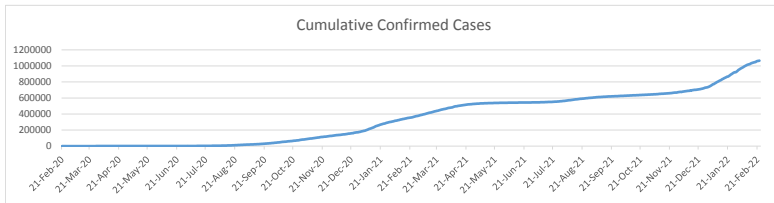

**LEB | Covid - 19 Daily Situation Report**  
26-Feb-22

<b>Total Cumulative confirmed cases</b>	1,065,307	incl. 21615 Arrivals since 21.02.2020
<b>New confirmed cases in the last 24 hours</b>	2,428	incl. 121 Arrivals
<b>Number of PCR Tests done in the last 24 hours</b>	19,710	
<b>Positivity Rate</b>	12.3%	
<b>Cumulative death cases</b>	10,069	
<b>Number of death cases in the last 24 hours</b>	11	
<b>Death Rate</b>	0.9%	
<b>Hopitalized Cases</b>	505	incl. 269 in ICU
<b>Recovered Cases</b>	881,913	

**Vaccine Updates**

<b>Cumulative Vaccinations (1st Dose)</b>	2,641,042
<b>Cumulative Vaccinations (2nd Dose)</b>	2,284,839
<b>Cumulative Vaccinations (3rd Dose)</b>	524,638
<b>Vaccinations given in the last 24 hours (1st Dose)</b>	1,840
<b>Vaccinations given in the last 24 hours (2nd Dose)</b>	4,918
<b>Vaccinations given in the last 24 hours (3rd Dose)</b>	3,979

<b>Covid-19 Worldwide Situation update</b>	
<b>Cumulative confirmed cases</b>	434,176,666
<b>Total death cases</b>	5,960,185
<b>Death Rate</b>	2.5%
<b>Recovered cases</b>	363,999,667
<b>Critical cases</b>	77,357