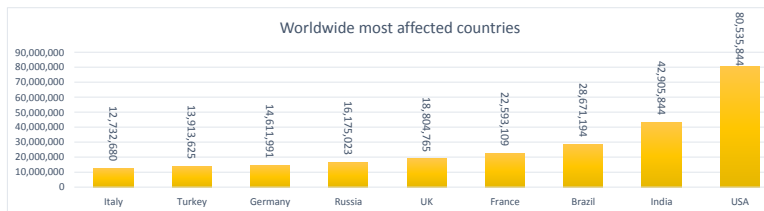

References:
MoPH
Worldometers
FT Vaccine tracker