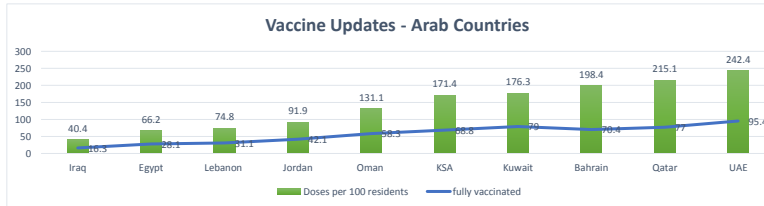

**LEB | Covid - 19 Daily Situation Report**  
26-Feb-22

<b>Total Cumulative confirmed cases</b>	1,065,307	incl. 21615 Arrivals since 21.02.2020
<b>New confirmed cases in the last 24 hours</b>	2,428	incl. 121 Arrivals
<b>Number of PCR Tests done in the last 24 hours</b>	19,710	
<b>Positivity Rate</b>	12.3%	
<b>Cumulative death cases</b>	10,069	
<b>Number of death cases in the last 24 hours</b>	11	
<b>Death Rate</b>	0.9%	
<b>Hopitalized Cases</b>	505	incl. 269 in ICU
<b>Recovered Cases</b>	881,913	

**Vaccine Updates**

<b>Cumulative Vaccinations (1st Dose)</b>	2,641,042
<b>Cumulative Vaccinations (2nd Dose)</b>	2,284,839
<b>Cumulative Vaccinations (3rd Dose)</b>	524,638
<b>Vaccinations given in the last 24 hours (1st Dose)</b>	1,840
<b>Vaccinations given in the last 24 hours (2nd Dose)</b>	4,918
<b>Vaccinations given in the last 24 hours (3rd Dose)</b>	3,979