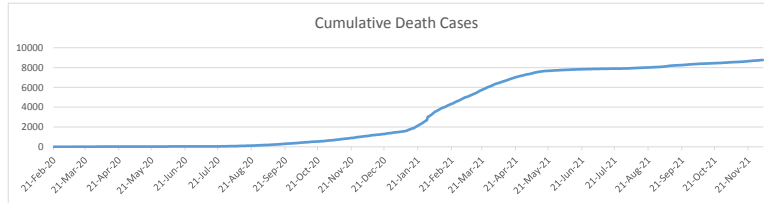

**LEB | Covid - 19 Daily Situation Report**  
26-Feb-22

<b>Total Cumulative confirmed cases</b>	1,065,307	incl. 21615 Arrivals since 21.02.2020
<b>New confirmed cases in the last 24 hours</b>	2,428	incl. 121 Arrivals
<b>Number of PCR Tests done in the last 24 hours</b>	19,710	
<b>Positivity Rate</b>	12.3%	
<b>Cumulative death cases</b>	10,069	
<b>Number of death cases in the last 24 hours</b>	11	
<b>Death Rate</b>	0.9%	
<b>Hopitalized Cases</b>	505	incl. 269 in ICU
<b>Recovered Cases</b>	881,913	

**Vaccine Updates**

<b>Cumulative Vaccinations (1st Dose)</b>	2,641,042
<b>Cumulative Vaccinations (2nd Dose)</b>	2,284,839
<b>Cumulative Vaccinations (3rd Dose)</b>	524,638
<b>Vaccinations given in the last 24 hours (1st Dose)</b>	1,840
<b>Vaccinations given in the last 24 hours (2nd Dose)</b>	4,918
<b>Vaccinations given in the last 24 hours (3rd Dose)</b>	3,979

<b>Covid-19 Worldwide Situation update</b>	
<b>Cumulative confirmed cases</b>	434,176,666
<b>Total death cases</b>	5,960,185
<b>Death Rate</b>	2.5%
<b>Recovered cases</b>	363,999,667
<b>Critical cases</b>	77,357