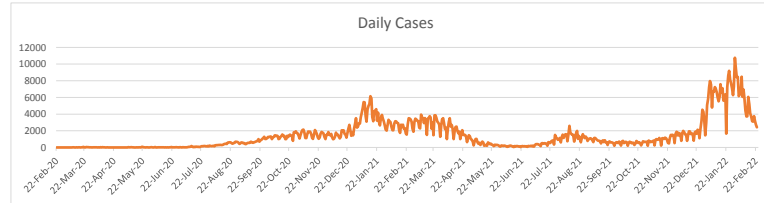

**LEB | Covid - 19 Daily Situation Report**  
26-Feb-22

<b>Total Cumulative confirmed cases</b>	1,065,307	incl. 21615 Arrivals since 21.02.2020
<b>New confirmed cases in the last 24 hours</b>	2,428	incl. 121 Arrivals
<b>Number of PCR Tests done in the last 24 hours</b>	19,710	
<b>Positivity Rate</b>	12.3%	
<b>Cumulative death cases</b>	10,069	
<b>Number of death cases in the last 24 hours</b>	11	
<b>Death Rate</b>	0.9%	
<b>Hopitalized Cases</b>	505	incl. 269 in ICU
<b>Recovered Cases</b>	881,913	

**Vaccine Updates**

<b>Cumulative Vaccinations (1st Dose)</b>	2,641,042
<b>Cumulative Vaccinations (2nd Dose)</b>	2,284,839
<b>Cumulative Vaccinations (3rd Dose)</b>	524,638
<b>Vaccinations given in the last 24 hours (1st Dose)</b>	1,840
<b>Vaccinations given in the last 24 hours (2nd Dose)</b>	4,918
<b>Vaccinations given in the last 24 hours (3rd Dose)</b>	3,979

<b>Covid-19 Worldwide Situation update</b>	
<b>Cumulative confirmed cases</b>	434,176,666
<b>Total death cases</b>	5,960,185
<b>Death Rate</b>	2.5%
<b>Recovered cases</b>	363,999,667
<b>Critical cases</b>	77,357