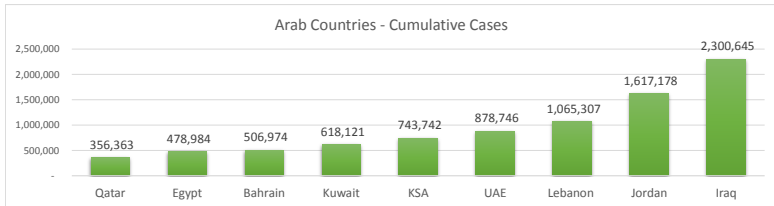

**LEB | Covid - 19 Daily Situation Report**  
26-Feb-22

<b>Total Cumulative confirmed cases</b>	1,065,307	incl. 21615 Arrivals since 21.02.2020
<b>New confirmed cases in the last 24 hours</b>	2,428	incl. 121 Arrivals
<b>Number of PCR Tests done in the last 24 hours</b>	19,710	
<b>Positivity Rate</b>	12.3%	
<b>Cumulative death cases</b>	10,069	
<b>Number of death cases in the last 24 hours</b>	11	
<b>Death Rate</b>	0.9%	
<b>Hopitalized Cases</b>	505	incl. 269 in ICU
<b>Recovered Cases</b>	881,913	

**Vaccine Updates**

<b>Cumulative Vaccinations (1st Dose)</b>	2,641,042
<b>Cumulative Vaccinations (2nd Dose)</b>	2,284,839
<b>Cumulative Vaccinations (3rd Dose)</b>	524,638
<b>Vaccinations given in the last 24 hours (1st Dose)</b>	1,840
<b>Vaccinations given in the last 24 hours (2nd Dose)</b>	4,918
<b>Vaccinations given in the last 24 hours (3rd Dose)</b>	3,979