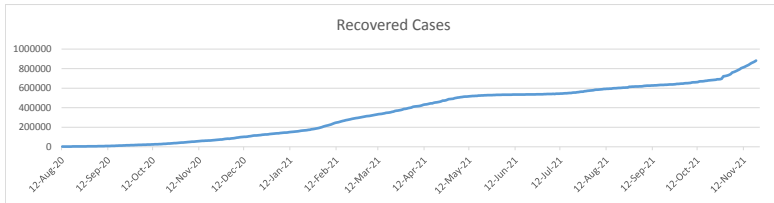

**LEB | Covid - 19 Daily Situation Report**  
26-Feb-22

<b>Total Cumulative confirmed cases</b>	1,065,307	incl. 21615 Arrivals since 21.02.2020
<b>New confirmed cases in the last 24 hours</b>	2,428	incl. 121 Arrivals
<b>Number of PCR Tests done in the last 24 hours</b>	19,710	
<b>Positivity Rate</b>	12.3%	
<b>Cumulative death cases</b>	10,069	
<b>Number of death cases in the last 24 hours</b>	11	
<b>Death Rate</b>	0.9%	
<b>Hopitalized Cases</b>	505	incl. 269 in ICU
<b>Recovered Cases</b>	881,913	

**Vaccine Updates**

<b>Cumulative Vaccinations (1st Dose)</b>	2,641,042
<b>Cumulative Vaccinations (2nd Dose)</b>	2,284,839
<b>Cumulative Vaccinations (3rd Dose)</b>	524,638
<b>Vaccinations given in the last 24 hours (1st Dose)</b>	1,840
<b>Vaccinations given in the last 24 hours (2nd Dose)</b>	4,918
<b>Vaccinations given in the last 24 hours (3rd Dose)</b>	3,979

<b>Covid-19 Worldwide Situation update</b>	
<b>Cumulative confirmed cases</b>	434,176,666
<b>Total death cases</b>	5,960,185
<b>Death Rate</b>	2.5%
<b>Recovered cases</b>	363,999,667
<b>Critical cases</b>	77,357