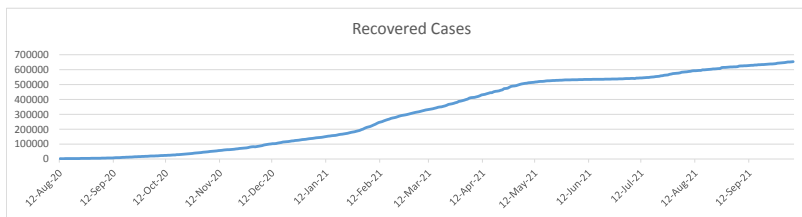

LEB | Covid - 19 Daily Situation Report
26-Dec-21

Total Cumulative confirmed cases	712,570	incl. 11360 Arrivals since 21.02.2020
New confirmed cases in the last 24 hours	1,311	incl. 134 Arrivals
Number of PCR Tests done in the last 24 hours	NA	
Positivity Rate	NA	
Cumulative death cases	9,042	
Number of death cases in the last 24 hours	15	
Death Rate	1.3%	
Hopitalized Cases	NA	
Recovered Cases	NA	

Vaccine Updates

Cumulative Vaccinations (1st Dose)	2,333,934
Cumulative Vaccinations (2nd Dose)	1,922,942
Cumulative Vaccinations (3rd Dose)	273,995
Vaccinations given in the last 24 hours (1st Dose)	1,420
Vaccinations given in the last 24 hours (2nd Dose)	231
Vaccinations given in the last 24 hours (3rd Dose)	389

Covid-19 Worldwide Situation update	
Cumulative confirmed cases	280,343,560
Total death cases	5,416,926
Death Rate	2.5%
Recovered cases	250,430,770
Critical cases	88,430

References:
MoPH
Worldometers
FT Vaccine tracker