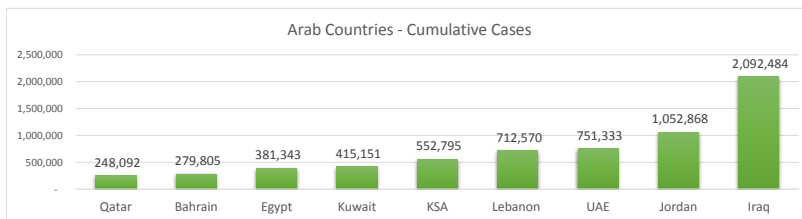

LEB | Covid - 19 Daily Situation Report
26-Dec-21

Total Cumulative confirmed cases	712,570	incl. 11360 Arrivals since 21.02.2020
New confirmed cases in the last 24 hours	1,311	incl. 134 Arrivals
Number of PCR Tests done in the last 24 hours	NA	
Positivity Rate	NA	
Cumulative death cases	9,042	
Number of death cases in the last 24 hours	15	
Death Rate	1.3%	
Hopitalized Cases	NA	
Recovered Cases	NA	

Vaccine Updates

Cumulative Vaccinations (1st Dose)	2,333,934
Cumulative Vaccinations (2nd Dose)	1,922,942
Cumulative Vaccinations (3rd Dose)	273,995
Vaccinations given in the last 24 hours (1st Dose)	1,420
Vaccinations given in the last 24 hours (2nd Dose)	231
Vaccinations given in the last 24 hours (3rd Dose)	389

Covid-19 Worldwide Situation update	
Cumulative confirmed cases	280,343,560
Total death cases	5,416,926
Death Rate	2.5%
Recovered cases	250,430,770
Critical cases	88,430

References:
MoPH
Worldometers
FT Vaccine tracker