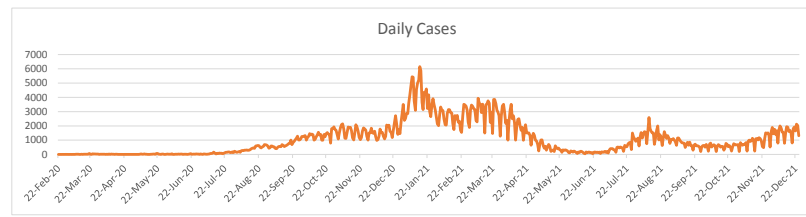

LEB | Covid - 19 Daily Situation Report
26-Dec-21

Total Cumulative confirmed cases	712,570	incl. 11360 Arrivals since 21.02.2020
New confirmed cases in the last 24 hours	1,311	incl. 134 Arrivals
Number of PCR Tests done in the last 24 hours	NA	
Positivity Rate	NA	
Cumulative death cases	9,042	
Number of death cases in the last 24 hours	15	
Death Rate	1.3%	
Hopitalized Cases	NA	
Recovered Cases	NA	

Vaccine Updates

Cumulative Vaccinations (1st Dose)	2,333,934
Cumulative Vaccinations (2nd Dose)	1,922,942
Cumulative Vaccinations (3rd Dose)	273,995
Vaccinations given in the last 24 hours (1st Dose)	1,420
Vaccinations given in the last 24 hours (2nd Dose)	231
Vaccinations given in the last 24 hours (3rd Dose)	389

Covid-19 Worldwide Situation update	
Cumulative confirmed cases	280,343,560
Total death cases	5,416,926
Death Rate	2.5%
Recovered cases	250,430,770
Critical cases	88,430

References:
MoPH
Worldometers
FT Vaccine tracker