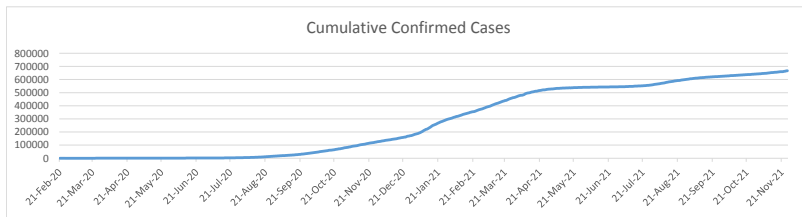

LEB | Covid - 19 Daily Situation Report
26-Dec-21

Total Cumulative confirmed cases	712,570	incl. 11360 Arrivals since 21.02.2020
New confirmed cases in the last 24 hours	1,311	incl. 134 Arrivals
Number of PCR Tests done in the last 24 hours	NA	
Positivity Rate	NA	
Cumulative death cases	9,042	
Number of death cases in the last 24 hours	15	
Death Rate	1.3%	
Hopitalized Cases	NA	
Recovered Cases	NA	

Vaccine Updates

Cumulative Vaccinations (1st Dose)	2,333,934
Cumulative Vaccinations (2nd Dose)	1,922,942
Cumulative Vaccinations (3rd Dose)	273,995
Vaccinations given in the last 24 hours (1st Dose)	1,420
Vaccinations given in the last 24 hours (2nd Dose)	231
Vaccinations given in the last 24 hours (3rd Dose)	389

Covid-19 Worldwide Situation update	
Cumulative confirmed cases	280,343,560
Total death cases	5,416,926
Death Rate	2.5%
Recovered cases	250,430,770
Critical cases	88,430

References:
MoPH
Worldometers
FT Vaccine tracker