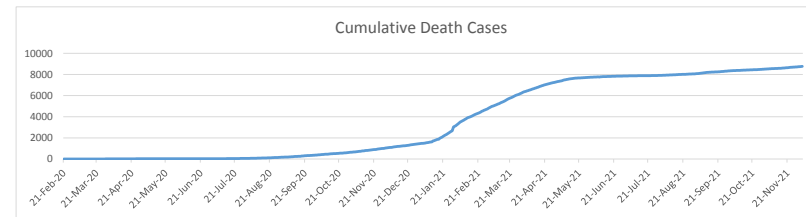

LEB | Covid - 19 Daily Situation Report
26-Dec-21

Total Cumulative confirmed cases	712,570	incl. 11360 Arrivals since 21.02.2020
New confirmed cases in the last 24 hours	1,311	incl. 134 Arrivals
Number of PCR Tests done in the last 24 hours	NA	
Positivity Rate	NA	
Cumulative death cases	9,042	
Number of death cases in the last 24 hours	15	
Death Rate	1.3%	
Hopitalized Cases	NA	
Recovered Cases	NA	

Vaccine Updates

Cumulative Vaccinations (1st Dose)	2,333,934
Cumulative Vaccinations (2nd Dose)	1,922,942
Cumulative Vaccinations (3rd Dose)	273,995
Vaccinations given in the last 24 hours (1st Dose)	1,420
Vaccinations given in the last 24 hours (2nd Dose)	231
Vaccinations given in the last 24 hours (3rd Dose)	389

Covid-19 Worldwide Situation update	
Cumulative confirmed cases	280,343,560
Total death cases	5,416,926
Death Rate	2.5%
Recovered cases	250,430,770
Critical cases	88,430

References:
MoPH
Worldometers
FT Vaccine tracker