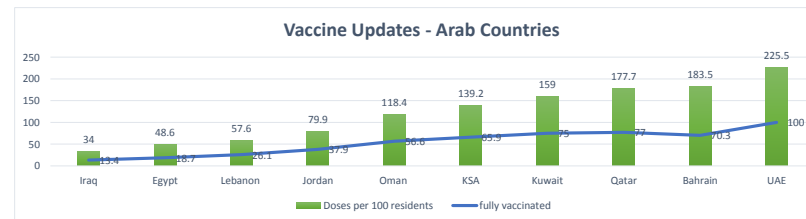

LEB | Covid - 19 Daily Situation Report
26-Dec-21

Total Cumulative confirmed cases	712,570	incl. 11360 Arrivals since 21.02.2020
New confirmed cases in the last 24 hours	1,311	incl. 134 Arrivals
Number of PCR Tests done in the last 24 hours	NA	
Positivity Rate	NA	
Cumulative death cases	9,042	
Number of death cases in the last 24 hours	15	
Death Rate	1.3%	
Hopitalized Cases	NA	
Recovered Cases	NA	

Vaccine Updates

Cumulative Vaccinations (1st Dose)	2,333,934
Cumulative Vaccinations (2nd Dose)	1,922,942
Cumulative Vaccinations (3rd Dose)	273,995
Vaccinations given in the last 24 hours (1st Dose)	1,420
Vaccinations given in the last 24 hours (2nd Dose)	231
Vaccinations given in the last 24 hours (3rd Dose)	389