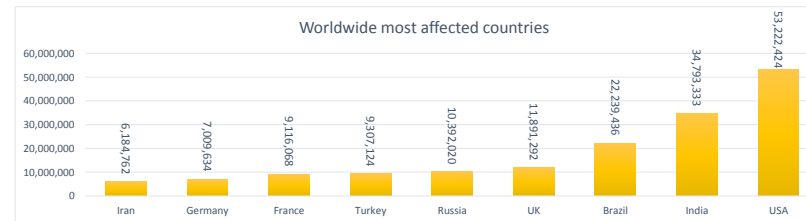

LEB | Covid - 19 Daily Situation Report
26-Dec-21

Total Cumulative confirmed cases	712,570	incl. 11360 Arrivals since 21.02.2020
New confirmed cases in the last 24 hours	1,311	incl. 134 Arrivals
Number of PCR Tests done in the last 24 hours	NA	
Positivity Rate	NA	
Cumulative death cases	9,042	
Number of death cases in the last 24 hours	15	
Death Rate	1.3%	
Hopitalized Cases	NA	
Recovered Cases	NA	

Vaccine Updates

Cumulative Vaccinations (1st Dose)	2,333,934
Cumulative Vaccinations (2nd Dose)	1,922,942
Cumulative Vaccinations (3rd Dose)	273,995
Vaccinations given in the last 24 hours (1st Dose)	1,420
Vaccinations given in the last 24 hours (2nd Dose)	231
Vaccinations given in the last 24 hours (3rd Dose)	389

Covid-19 Worldwide Situation update	
Cumulative confirmed cases	280,343,560
Total death cases	5,416,926
Death Rate	2.5%
Recovered cases	250,430,770
Critical cases	88,430

References:
MoPH
Worldometers
FT Vaccine tracker