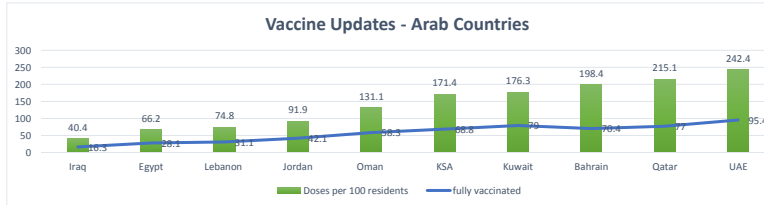

LEB | Covid - 19 Daily Situation Report
27-Feb-22

Total Cumulative confirmed cases	1,066,840	incl. 21686 Arrivals since 21.02.2020
New confirmed cases in the last 24 hours	1,533	incl. 71 Arrivals
Number of PCR Tests done in the last 24 hours	NA	
Positivity Rate	NA	
Cumulative death cases	10,079	
Number of death cases in the last 24 hours	10	
Death Rate	0.9%	
Hopitalized Cases	486	incl. 259 in ICU
Recovered Cases	NA	

Vaccine Updates

Cumulative Vaccinations (1st Dose)	2,641,501
Cumulative Vaccinations (2nd Dose)	2,285,770
Cumulative Vaccinations (3rd Dose)	525,033
Vaccinations given in the last 24 hours (1st Dose)	459
Vaccinations given in the last 24 hours (2nd Dose)	931
Vaccinations given in the last 24 hours (3rd Dose)	395