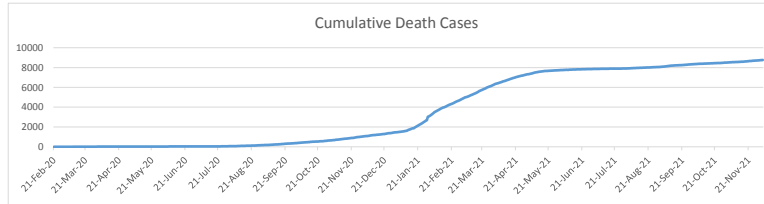

LEB | Covid - 19 Daily Situation Report
27-Feb-22

Total Cumulative confirmed cases	1,066,840	incl. 21686 Arrivals since 21.02.2020
New confirmed cases in the last 24 hours	1,533	incl. 71 Arrivals
Number of PCR Tests done in the last 24 hours	NA	
Positivity Rate	NA	
Cumulative death cases	10,079	
Number of death cases in the last 24 hours	10	
Death Rate	0.9%	
Hopitalized Cases	486	incl. 259 in ICU
Recovered Cases	NA	

Vaccine Updates

Cumulative Vaccinations (1st Dose)	2,641,501
Cumulative Vaccinations (2nd Dose)	2,285,770
Cumulative Vaccinations (3rd Dose)	525,033
Vaccinations given in the last 24 hours (1st Dose)	459
Vaccinations given in the last 24 hours (2nd Dose)	931
Vaccinations given in the last 24 hours (3rd Dose)	395

Covid-19 Worldwide Situation update	
Cumulative confirmed cases	435,315,212
Total death cases	5,965,853
Death Rate	2.5%
Recovered cases	365,596,914
Critical cases	75,966

References:
MoPH
Worldometers
FT Vaccine tracker