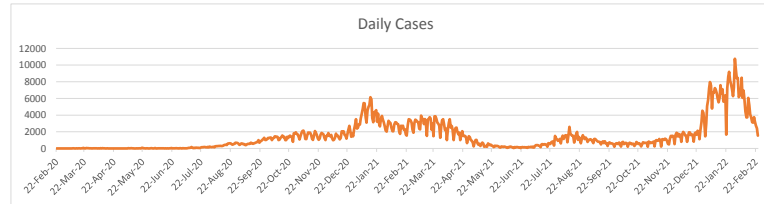

LEB | Covid - 19 Daily Situation Report
27-Feb-22

Total Cumulative confirmed cases	1,066,840	incl. 21686 Arrivals since 21.02.2020
New confirmed cases in the last 24 hours	1,533	incl. 71 Arrivals
Number of PCR Tests done in the last 24 hours	NA	
Positivity Rate	NA	
Cumulative death cases	10,079	
Number of death cases in the last 24 hours	10	
Death Rate	0.9%	
Hopitalized Cases	486	incl. 259 in ICU
Recovered Cases	NA	

Vaccine Updates

Cumulative Vaccinations (1st Dose)	2,641,501
Cumulative Vaccinations (2nd Dose)	2,285,770
Cumulative Vaccinations (3rd Dose)	525,033
Vaccinations given in the last 24 hours (1st Dose)	459
Vaccinations given in the last 24 hours (2nd Dose)	931
Vaccinations given in the last 24 hours (3rd Dose)	395

Covid-19 Worldwide Situation update	
Cumulative confirmed cases	435,315,212
Total death cases	5,965,853
Death Rate	2.5%
Recovered cases	365,596,914
Critical cases	75,966

References:
MoPH
Worldometers
FT Vaccine tracker