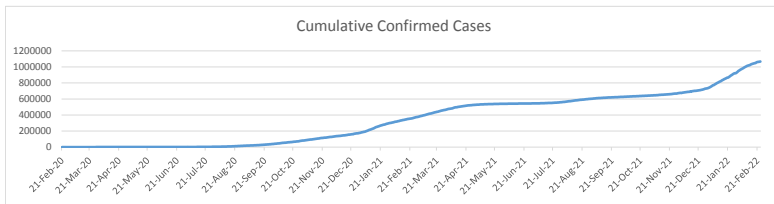

LEB | Covid - 19 Daily Situation Report
27-Feb-22

Total Cumulative confirmed cases	1,066,840	incl. 21686 Arrivals since 21.02.2020
New confirmed cases in the last 24 hours	1,533	incl. 71 Arrivals
Number of PCR Tests done in the last 24 hours	NA	
Positivity Rate	NA	
Cumulative death cases	10,079	
Number of death cases in the last 24 hours	10	
Death Rate	0.9%	
Hopitalized Cases	486	incl. 259 in ICU
Recovered Cases	NA	

Vaccine Updates

Cumulative Vaccinations (1st Dose)	2,641,501
Cumulative Vaccinations (2nd Dose)	2,285,770
Cumulative Vaccinations (3rd Dose)	525,033
Vaccinations given in the last 24 hours (1st Dose)	459
Vaccinations given in the last 24 hours (2nd Dose)	931
Vaccinations given in the last 24 hours (3rd Dose)	395

Covid-19 Worldwide Situation update	
Cumulative confirmed cases	435,315,212
Total death cases	5,965,853
Death Rate	2.5%
Recovered cases	365,596,914
Critical cases	75,966

References:
MoPH
Worldometers
FT Vaccine tracker