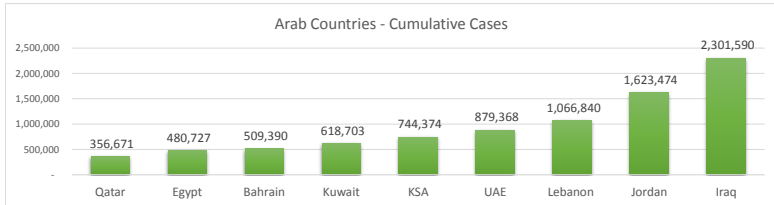

LEB | Covid - 19 Daily Situation Report
27-Feb-22

Total Cumulative confirmed cases	1,066,840	incl. 21686 Arrivals since 21.02.2020
New confirmed cases in the last 24 hours	1,533	incl. 71 Arrivals
Number of PCR Tests done in the last 24 hours	NA	
Positivity Rate	NA	
Cumulative death cases	10,079	
Number of death cases in the last 24 hours	10	
Death Rate	0.9%	
Hopitalized Cases	486	incl. 259 in ICU
Recovered Cases	NA	

Vaccine Updates

Cumulative Vaccinations (1st Dose)	2,641,501
Cumulative Vaccinations (2nd Dose)	2,285,770
Cumulative Vaccinations (3rd Dose)	525,033
Vaccinations given in the last 24 hours (1st Dose)	459
Vaccinations given in the last 24 hours (2nd Dose)	931
Vaccinations given in the last 24 hours (3rd Dose)	395

Covid-19 Worldwide Situation update	
Cumulative confirmed cases	435,315,212
Total death cases	5,965,853
Death Rate	2.5%
Recovered cases	365,596,914
Critical cases	75,966

References:
MoPH
Worldometers
FT Vaccine tracker