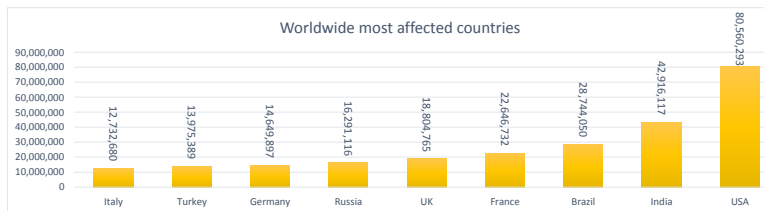

LEB | Covid - 19 Daily Situation Report
27-Feb-22

Total Cumulative confirmed cases	1,066,840	incl. 21686 Arrivals since 21.02.2020
New confirmed cases in the last 24 hours	1,533	incl. 71 Arrivals
Number of PCR Tests done in the last 24 hours	NA	
Positivity Rate	NA	
Cumulative death cases	10,079	
Number of death cases in the last 24 hours	10	
Death Rate	0.9%	
Hopitalized Cases	486	incl. 259 in ICU
Recovered Cases	NA	

Vaccine Updates

Cumulative Vaccinations (1st Dose)	2,641,501
Cumulative Vaccinations (2nd Dose)	2,285,770
Cumulative Vaccinations (3rd Dose)	525,033
Vaccinations given in the last 24 hours (1st Dose)	459
Vaccinations given in the last 24 hours (2nd Dose)	931
Vaccinations given in the last 24 hours (3rd Dose)	395

Covid-19 Worldwide Situation update	
Cumulative confirmed cases	435,315,212
Total death cases	5,965,853
Death Rate	2.5%
Recovered cases	365,596,914
Critical cases	75,966

References:
MoPH
Worldometers
FT Vaccine tracker