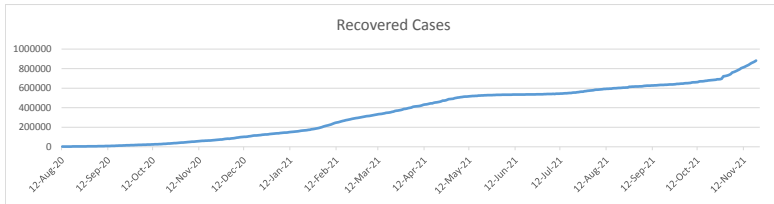

LEB | Covid - 19 Daily Situation Report
27-Feb-22

Total Cumulative confirmed cases	1,066,840	incl. 21686 Arrivals since 21.02.2020
New confirmed cases in the last 24 hours	1,533	incl. 71 Arrivals
Number of PCR Tests done in the last 24 hours	NA	
Positivity Rate	NA	
Cumulative death cases	10,079	
Number of death cases in the last 24 hours	10	
Death Rate	0.9%	
Hopitalized Cases	486	incl. 259 in ICU
Recovered Cases	NA	

Vaccine Updates

Cumulative Vaccinations (1st Dose)	2,641,501
Cumulative Vaccinations (2nd Dose)	2,285,770
Cumulative Vaccinations (3rd Dose)	525,033
Vaccinations given in the last 24 hours (1st Dose)	459
Vaccinations given in the last 24 hours (2nd Dose)	931
Vaccinations given in the last 24 hours (3rd Dose)	395

Covid-19 Worldwide Situation update	
Cumulative confirmed cases	435,315,212
Total death cases	5,965,853
Death Rate	2.5%
Recovered cases	365,596,914
Critical cases	75,966

References:
MoPH
Worldometers
FT Vaccine tracker