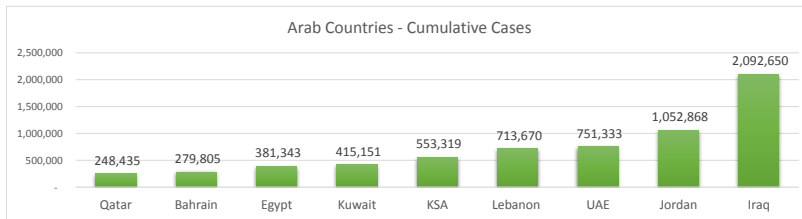

**LEB | Covid - 19 Daily Situation Report**  
27-Dec-21

Total Cumulative confirmed cases	713,670	incl. 11510 Arrivals since 21.02.2020
New confirmed cases in the last 24 hours	1,100	incl. 152 Arrivals
Number of PCR Tests done in the last 24 hours	13,950	
Positivity Rate	7.9%	
Cumulative death cases	9,027	
Number of death cases in the last 24 hours	15	
Death Rate	1.3%	
Hospitalized Cases	645	incl. 310 in ICU
Recovered Cases	657,888	

**Vaccine Updates**

Cumulative Vaccinations (1st Dose)	2,334,131
Cumulative Vaccinations (2nd Dose)	1,923,040
Cumulative Vaccinations (3rd Dose)	274,037
Vaccinations given in the last 24 hours (1st Dose)	197
Vaccinations given in the last 24 hours (2nd Dose)	98
Vaccinations given in the last 24 hours (3rd Dose)	42

Covid-19 Worldwide Situation update	
Cumulative confirmed cases	280,458,258
Total death cases	5,419,145
Death Rate	2.5%
Recovered cases	250,566,808
Critical cases	88,392

References:  
MoPH  
Worldometers  
FT Vaccine tracker