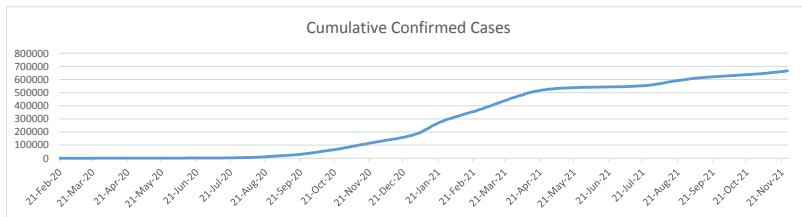

**LEB | Covid - 19 Daily Situation Report**  
27-Dec-21

Total Cumulative confirmed cases	713,670	incl. 11510 Arrivals since 21.02.2020
New confirmed cases in the last 24 hours	1,100	incl. 152 Arrivals
Number of PCR Tests done in the last 24 hours	13,950	
Positivity Rate	7.9%	
Cumulative death cases	9,027	
Number of death cases in the last 24 hours	15	
Death Rate	1.3%	
Hospitalized Cases	645	incl. 310 in ICU
Recovered Cases	657,888	

**Vaccine Updates**

Cumulative Vaccinations (1st Dose)	2,334,131
Cumulative Vaccinations (2nd Dose)	1,923,040
Cumulative Vaccinations (3rd Dose)	274,037
Vaccinations given in the last 24 hours (1st Dose)	197
Vaccinations given in the last 24 hours (2nd Dose)	98
Vaccinations given in the last 24 hours (3rd Dose)	42

Covid-19 Worldwide Situation update	
Cumulative confirmed cases	280,458,258
Total death cases	5,419,145
Death Rate	2.5%
Recovered cases	250,566,808
Critical cases	88,392

References:  
MoPH  
Worldometers  
FT Vaccine tracker