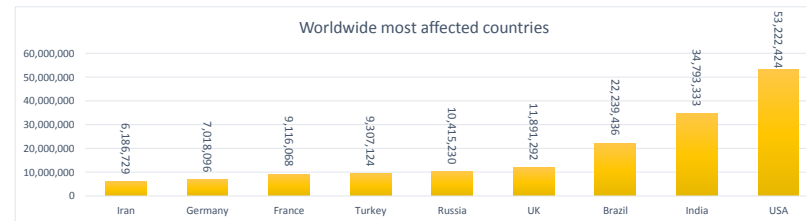

**LEB | Covid - 19 Daily Situation Report**  
27-Dec-21

Total Cumulative confirmed cases	713,670	incl. 11510 Arrivals since 21.02.2020
New confirmed cases in the last 24 hours	1,100	incl. 152 Arrivals
Number of PCR Tests done in the last 24 hours	13,950	
Positivity Rate	7.9%	
Cumulative death cases	9,027	
Number of death cases in the last 24 hours	15	
Death Rate	1.3%	
Hospitalized Cases	645	incl. 310 in ICU
Recovered Cases	657,888	

**Vaccine Updates**

Cumulative Vaccinations (1st Dose)	2,334,131
Cumulative Vaccinations (2nd Dose)	1,923,040
Cumulative Vaccinations (3rd Dose)	274,037
Vaccinations given in the last 24 hours (1st Dose)	197
Vaccinations given in the last 24 hours (2nd Dose)	98
Vaccinations given in the last 24 hours (3rd Dose)	42

Covid-19 Worldwide Situation update	
Cumulative confirmed cases	280,458,258
Total death cases	5,419,145
Death Rate	2.5%
Recovered cases	250,566,808
Critical cases	88,392

References:  
MoPH  
Worldometers  
FT Vaccine tracker