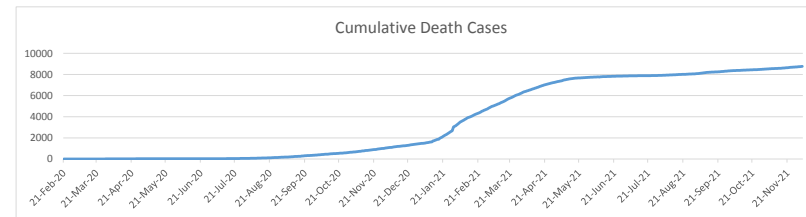

**LEB | Covid - 19 Daily Situation Report**  
27-Dec-21

Total Cumulative confirmed cases	713,670	incl. 11510 Arrivals since 21.02.2020
New confirmed cases in the last 24 hours	1,100	incl. 152 Arrivals
Number of PCR Tests done in the last 24 hours	13,950	
Positivity Rate	7.9%	
Cumulative death cases	9,027	
Number of death cases in the last 24 hours	15	
Death Rate	1.3%	
Hospitalized Cases	645	incl. 310 in ICU
Recovered Cases	657,888	

**Vaccine Updates**

Cumulative Vaccinations (1st Dose)	2,334,131
Cumulative Vaccinations (2nd Dose)	1,923,040
Cumulative Vaccinations (3rd Dose)	274,037
Vaccinations given in the last 24 hours (1st Dose)	197
Vaccinations given in the last 24 hours (2nd Dose)	98
Vaccinations given in the last 24 hours (3rd Dose)	42

Covid-19 Worldwide Situation update	
Cumulative confirmed cases	280,458,258
Total death cases	5,419,145
Death Rate	2.5%
Recovered cases	250,566,808
Critical cases	88,392

References:  
MoPH  
Worldometers  
FT Vaccine tracker