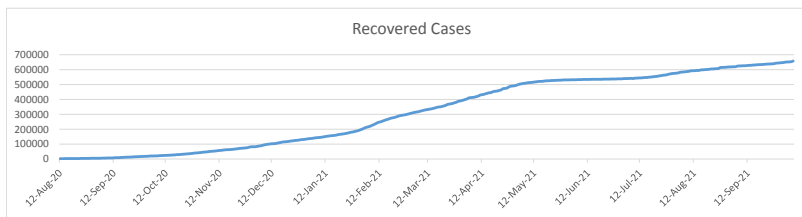

**LEB | Covid - 19 Daily Situation Report**  
27-Dec-21

Total Cumulative confirmed cases	713,670	incl. 11510 Arrivals since 21.02.2020
New confirmed cases in the last 24 hours	1,100	incl. 152 Arrivals
Number of PCR Tests done in the last 24 hours	13,950	
Positivity Rate	7.9%	
Cumulative death cases	9,027	
Number of death cases in the last 24 hours	15	
Death Rate	1.3%	
Hospitalized Cases	645	incl. 310 in ICU
Recovered Cases	657,888	

**Vaccine Updates**

Cumulative Vaccinations (1st Dose)	2,334,131
Cumulative Vaccinations (2nd Dose)	1,923,040
Cumulative Vaccinations (3rd Dose)	274,037
Vaccinations given in the last 24 hours (1st Dose)	197
Vaccinations given in the last 24 hours (2nd Dose)	98
Vaccinations given in the last 24 hours (3rd Dose)	42

Covid-19 Worldwide Situation update	
Cumulative confirmed cases	280,458,258
Total death cases	5,419,145
Death Rate	2.5%
Recovered cases	250,566,808
Critical cases	88,392

References:  
MoPH  
Worldometers  
FT Vaccine tracker