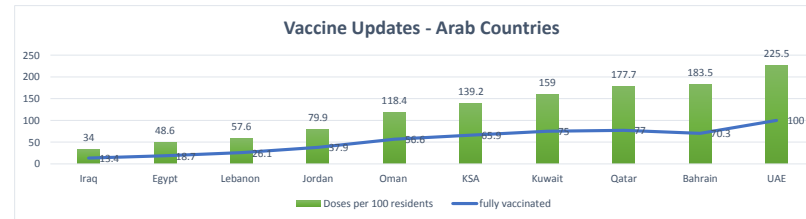

**LEB | Covid - 19 Daily Situation Report**  
27-Dec-21

Total Cumulative confirmed cases	713,670	incl. 11510 Arrivals since 21.02.2020
New confirmed cases in the last 24 hours	1,100	incl. 152 Arrivals
Number of PCR Tests done in the last 24 hours	13,950	
Positivity Rate	7.9%	
Cumulative death cases	9,027	
Number of death cases in the last 24 hours	15	
Death Rate	1.3%	
Hospitalized Cases	645	incl. 310 in ICU
Recovered Cases	657,888	

**Vaccine Updates**

Cumulative Vaccinations (1st Dose)	2,334,131
Cumulative Vaccinations (2nd Dose)	1,923,040
Cumulative Vaccinations (3rd Dose)	274,037
Vaccinations given in the last 24 hours (1st Dose)	197
Vaccinations given in the last 24 hours (2nd Dose)	98
Vaccinations given in the last 24 hours (3rd Dose)	42