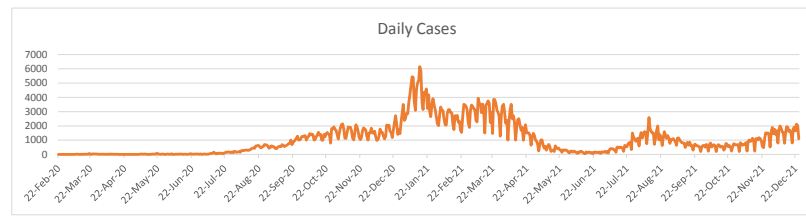

**LEB | Covid - 19 Daily Situation Report**  
27-Dec-21

Total Cumulative confirmed cases	713,670	incl. 11510 Arrivals since 21.02.2020
New confirmed cases in the last 24 hours	1,100	incl. 152 Arrivals
Number of PCR Tests done in the last 24 hours	13,950	
Positivity Rate	7.9%	
Cumulative death cases	9,027	
Number of death cases in the last 24 hours	15	
Death Rate	1.3%	
Hospitalized Cases	645	incl. 310 in ICU
Recovered Cases	657,888	

**Vaccine Updates**

Cumulative Vaccinations (1st Dose)	2,334,131
Cumulative Vaccinations (2nd Dose)	1,923,040
Cumulative Vaccinations (3rd Dose)	274,037
Vaccinations given in the last 24 hours (1st Dose)	197
Vaccinations given in the last 24 hours (2nd Dose)	98
Vaccinations given in the last 24 hours (3rd Dose)	42

Covid-19 Worldwide Situation update	
Cumulative confirmed cases	280,458,258
Total death cases	5,419,145
Death Rate	2.5%
Recovered cases	250,566,808
Critical cases	88,392

References:  
MoPH  
Worldometers  
FT Vaccine tracker