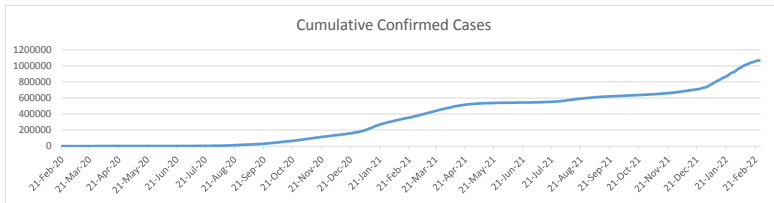

LEB | Covid - 19 Daily Situation Report
28-Feb-22

Total Cumulative confirmed cases	1,068,710	incl. 21733 Arrivals since 21.02.2020
New confirmed cases in the last 24 hours	1,870	incl. 47 Arrivals
Number of PCR Tests done in the last 24 hours	15,785	
Positivity Rate	11.8%	
Cumulative death cases	10,091	
Number of death cases in the last 24 hours	12	
Death Rate	0.9%	
Hopitalized Cases	479	incl. 249 in ICU
Recovered Cases	897,733	

Vaccine Updates

Cumulative Vaccinations (1st Dose)	2,641,663
Cumulative Vaccinations (2nd Dose)	2,286,256
Cumulative Vaccinations (3rd Dose)	525,175
Vaccinations given in the last 24 hours (1st Dose)	162
Vaccinations given in the last 24 hours (2nd Dose)	486
Vaccinations given in the last 24 hours (3rd Dose)	142

Covid-19 Worldwide Situation update	
Cumulative confirmed cases	436,460,813
Total death cases	5,970,565
Death Rate	2.5%
Recovered cases	367,162,312
Critical cases	75,278

References:
MoPH
Worldometers
FT Vaccine tracker