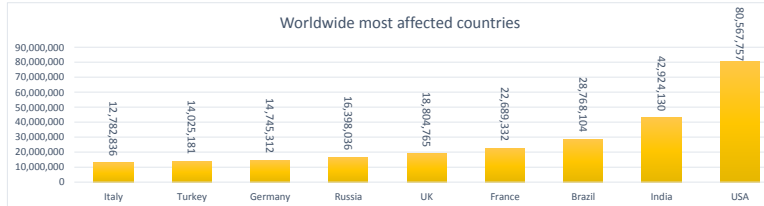

LEB | Covid - 19 Daily Situation Report
28-Feb-22

Total Cumulative confirmed cases	1,068,710	incl. 21733 Arrivals since 21.02.2020
New confirmed cases in the last 24 hours	1,870	incl. 47 Arrivals
Number of PCR Tests done in the last 24 hours	15,785	
Positivity Rate	11.8%	
Cumulative death cases	10,091	
Number of death cases in the last 24 hours	12	
Death Rate	0.9%	
Hopitalized Cases	479	incl. 249 in ICU
Recovered Cases	897,733	

Vaccine Updates

Cumulative Vaccinations (1st Dose)	2,641,663
Cumulative Vaccinations (2nd Dose)	2,286,256
Cumulative Vaccinations (3rd Dose)	525,175
Vaccinations given in the last 24 hours (1st Dose)	162
Vaccinations given in the last 24 hours (2nd Dose)	486
Vaccinations given in the last 24 hours (3rd Dose)	142

Covid-19 Worldwide Situation update	
Cumulative confirmed cases	436,460,813
Total death cases	5,970,565
Death Rate	2.5%
Recovered cases	367,162,312
Critical cases	75,278

References:
MoPH
Worldometers
FT Vaccine tracker