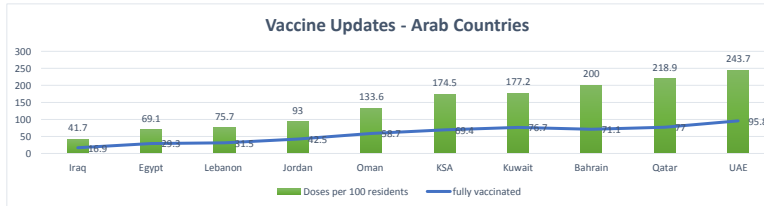

LEB | Covid - 19 Daily Situation Report
28-Feb-22

Total Cumulative confirmed cases	1,068,710	incl. 21733 Arrivals since 21.02.2020
New confirmed cases in the last 24 hours	1,870	incl. 47 Arrivals
Number of PCR Tests done in the last 24 hours	15,785	
Positivity Rate	11.8%	
Cumulative death cases	10,091	
Number of death cases in the last 24 hours	12	
Death Rate	0.9%	
Hopitalized Cases	479	incl. 249 in ICU
Recovered Cases	897,733	

Vaccine Updates

Cumulative Vaccinations (1st Dose)	2,641,663
Cumulative Vaccinations (2nd Dose)	2,286,256
Cumulative Vaccinations (3rd Dose)	525,175
Vaccinations given in the last 24 hours (1st Dose)	162
Vaccinations given in the last 24 hours (2nd Dose)	486
Vaccinations given in the last 24 hours (3rd Dose)	142