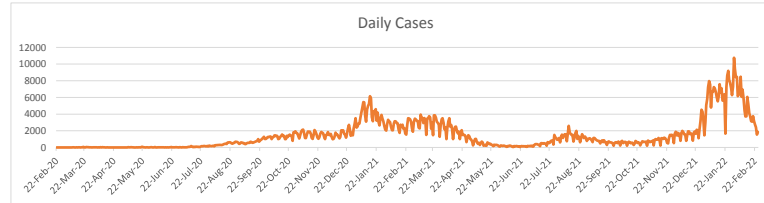

LEB | Covid - 19 Daily Situation Report
28-Feb-22

Total Cumulative confirmed cases	1,068,710	incl. 21733 Arrivals since 21.02.2020
New confirmed cases in the last 24 hours	1,870	incl. 47 Arrivals
Number of PCR Tests done in the last 24 hours	15,785	
Positivity Rate	11.8%	
Cumulative death cases	10,091	
Number of death cases in the last 24 hours	12	
Death Rate	0.9%	
Hopitalized Cases	479	incl. 249 in ICU
Recovered Cases	897,733	

Vaccine Updates

Cumulative Vaccinations (1st Dose)	2,641,663
Cumulative Vaccinations (2nd Dose)	2,286,256
Cumulative Vaccinations (3rd Dose)	525,175
Vaccinations given in the last 24 hours (1st Dose)	162
Vaccinations given in the last 24 hours (2nd Dose)	486
Vaccinations given in the last 24 hours (3rd Dose)	142

Covid-19 Worldwide Situation update	
Cumulative confirmed cases	436,460,813
Total death cases	5,970,565
Death Rate	2.5%
Recovered cases	367,162,312
Critical cases	75,278

References:
MoPH
Worldometers
FT Vaccine tracker