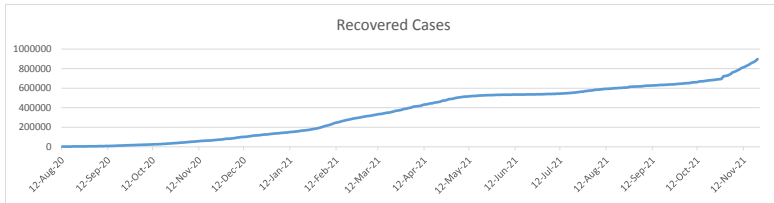

LEB | Covid - 19 Daily Situation Report
28-Feb-22

Total Cumulative confirmed cases	1,068,710	incl. 21733 Arrivals since 21.02.2020
New confirmed cases in the last 24 hours	1,870	incl. 47 Arrivals
Number of PCR Tests done in the last 24 hours	15,785	
Positivity Rate	11.8%	
Cumulative death cases	10,091	
Number of death cases in the last 24 hours	12	
Death Rate	0.9%	
Hopitalized Cases	479	incl. 249 in ICU
Recovered Cases	897,733	

Vaccine Updates

Cumulative Vaccinations (1st Dose)	2,641,663
Cumulative Vaccinations (2nd Dose)	2,286,256
Cumulative Vaccinations (3rd Dose)	525,175
Vaccinations given in the last 24 hours (1st Dose)	162
Vaccinations given in the last 24 hours (2nd Dose)	486
Vaccinations given in the last 24 hours (3rd Dose)	142

Covid-19 Worldwide Situation update	
Cumulative confirmed cases	436,460,813
Total death cases	5,970,565
Death Rate	2.5%
Recovered cases	367,162,312
Critical cases	75,278

References:
MoPH
Worldometers
FT Vaccine tracker