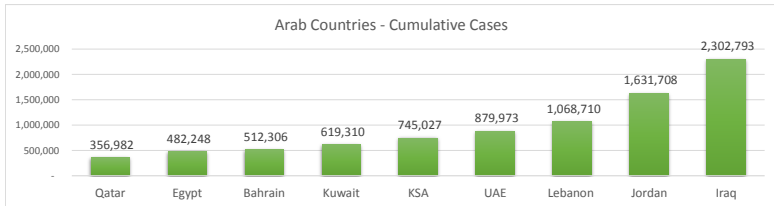

LEB | Covid - 19 Daily Situation Report
28-Feb-22

Total Cumulative confirmed cases	1,068,710	incl. 21733 Arrivals since 21.02.2020
New confirmed cases in the last 24 hours	1,870	incl. 47 Arrivals
Number of PCR Tests done in the last 24 hours	15,785	
Positivity Rate	11.8%	
Cumulative death cases	10,091	
Number of death cases in the last 24 hours	12	
Death Rate	0.9%	
Hopitalized Cases	479	incl. 249 in ICU
Recovered Cases	897,733	

Vaccine Updates

Cumulative Vaccinations (1st Dose)	2,641,663
Cumulative Vaccinations (2nd Dose)	2,286,256
Cumulative Vaccinations (3rd Dose)	525,175
Vaccinations given in the last 24 hours (1st Dose)	162
Vaccinations given in the last 24 hours (2nd Dose)	486
Vaccinations given in the last 24 hours (3rd Dose)	142

Covid-19 Worldwide Situation update	
Cumulative confirmed cases	436,460,813
Total death cases	5,970,565
Death Rate	2.5%
Recovered cases	367,162,312
Critical cases	75,278

References:
MoPH
Worldometers
FT Vaccine tracker