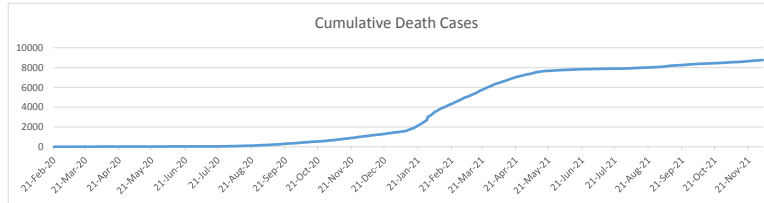

LEB | Covid - 19 Daily Situation Report
28-Feb-22

Total Cumulative confirmed cases	1,068,710	incl. 21733 Arrivals since 21.02.2020
New confirmed cases in the last 24 hours	1,870	incl. 47 Arrivals
Number of PCR Tests done in the last 24 hours	15,785	
Positivity Rate	11.8%	
Cumulative death cases	10,091	
Number of death cases in the last 24 hours	12	
Death Rate	0.9%	
Hopitalized Cases	479	incl. 249 in ICU
Recovered Cases	897,733	

Vaccine Updates

Cumulative Vaccinations (1st Dose)	2,641,663
Cumulative Vaccinations (2nd Dose)	2,286,256
Cumulative Vaccinations (3rd Dose)	525,175
Vaccinations given in the last 24 hours (1st Dose)	162
Vaccinations given in the last 24 hours (2nd Dose)	486
Vaccinations given in the last 24 hours (3rd Dose)	142

Covid-19 Worldwide Situation update	
Cumulative confirmed cases	436,460,813
Total death cases	5,970,565
Death Rate	2.5%
Recovered cases	367,162,312
Critical cases	75,278

References:
MoPH
Worldometers
FT Vaccine tracker