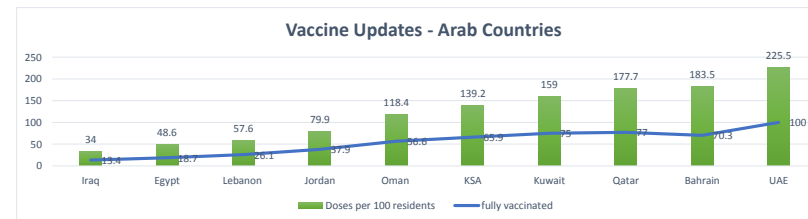

LEB | Covid - 19 Daily Situation Report
28-Dec-21

Total Cumulative confirmed cases	715,950	incl. 11604 Arrivals since 21.02.2020
New confirmed cases in the last 24 hours	2,280	incl. 92 Arrivals
Number of PCR Tests done in the last 24 hours	20,928	
Positivity Rate	10.9%	
Cumulative death cases	9,072	
Number of death cases in the last 24 hours	15	
Death Rate	1.3%	
Hospitalized Cases	652	incl. 323 in ICU
Recovered Cases	659,448	

Vaccine Updates

Cumulative Vaccinations (1st Dose)	2,348,463
Cumulative Vaccinations (2nd Dose)	1,931,949
Cumulative Vaccinations (3rd Dose)	281,003
Vaccinations given in the last 24 hours (1st Dose)	14,332
Vaccinations given in the last 24 hours (2nd Dose)	8,909
Vaccinations given in the last 24 hours (3rd Dose)	6,966