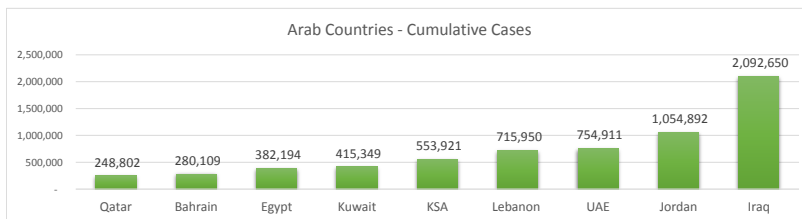

LEB | Covid - 19 Daily Situation Report
28-Dec-21

Total Cumulative confirmed cases	715,950	incl. 11604 Arrivals since 21.02.2020
New confirmed cases in the last 24 hours	2,280	incl. 92 Arrivals
Number of PCR Tests done in the last 24 hours	20,928	
Positivity Rate	10.9%	
Cumulative death cases	9,072	
Number of death cases in the last 24 hours	15	
Death Rate	1.3%	
Hospitalized Cases	652	incl. 323 in ICU
Recovered Cases	659,448	

Vaccine Updates

Cumulative Vaccinations (1st Dose)	2,348,463
Cumulative Vaccinations (2nd Dose)	1,931,949
Cumulative Vaccinations (3rd Dose)	281,003
Vaccinations given in the last 24 hours (1st Dose)	14,332
Vaccinations given in the last 24 hours (2nd Dose)	8,909
Vaccinations given in the last 24 hours (3rd Dose)	6,966

Covid-19 Worldwide Situation update	
Cumulative confirmed cases	282,045,899
Total death cases	5,425,840
Death Rate	2.5%
Recovered cases	251,492,611
Critical cases	88,174

References:
MoPH
Worldometers
FT Vaccine tracker