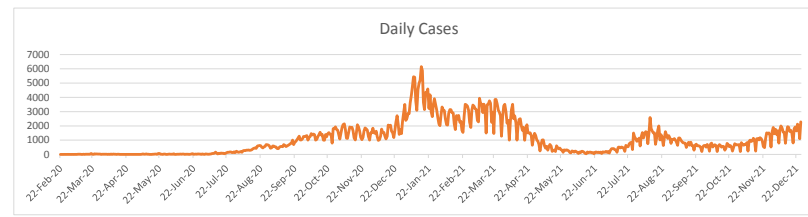

LEB | Covid - 19 Daily Situation Report
28-Dec-21

Total Cumulative confirmed cases	715,950	incl. 11604 Arrivals since 21.02.2020
New confirmed cases in the last 24 hours	2,280	incl. 92 Arrivals
Number of PCR Tests done in the last 24 hours	20,928	
Positivity Rate	10.9%	
Cumulative death cases	9,072	
Number of death cases in the last 24 hours	15	
Death Rate	1.3%	
Hospitalized Cases	652	incl. 323 in ICU
Recovered Cases	659,448	

Vaccine Updates

Cumulative Vaccinations (1st Dose)	2,348,463
Cumulative Vaccinations (2nd Dose)	1,931,949
Cumulative Vaccinations (3rd Dose)	281,003
Vaccinations given in the last 24 hours (1st Dose)	14,332
Vaccinations given in the last 24 hours (2nd Dose)	8,909
Vaccinations given in the last 24 hours (3rd Dose)	6,966

Covid-19 Worldwide Situation update	
Cumulative confirmed cases	282,045,899
Total death cases	5,425,840
Death Rate	2.5%
Recovered cases	251,492,611
Critical cases	88,174

References:
MoPH
Worldometers
FT Vaccine tracker