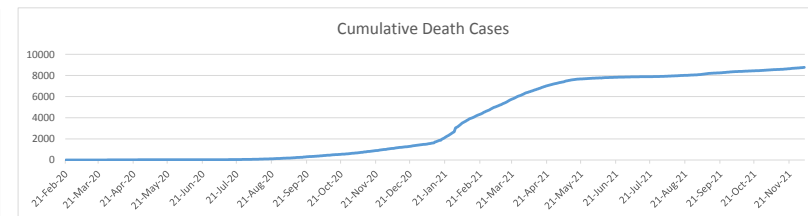

LEB | Covid - 19 Daily Situation Report
28-Dec-21

Total Cumulative confirmed cases	715,950	incl. 11604 Arrivals since 21.02.2020
New confirmed cases in the last 24 hours	2,280	incl. 92 Arrivals
Number of PCR Tests done in the last 24 hours	20,928	
Positivity Rate	10.9%	
Cumulative death cases	9,072	
Number of death cases in the last 24 hours	15	
Death Rate	1.3%	
Hospitalized Cases	652	incl. 323 in ICU
Recovered Cases	659,448	

Vaccine Updates

Cumulative Vaccinations (1st Dose)	2,348,463
Cumulative Vaccinations (2nd Dose)	1,931,949
Cumulative Vaccinations (3rd Dose)	281,003
Vaccinations given in the last 24 hours (1st Dose)	14,332
Vaccinations given in the last 24 hours (2nd Dose)	8,909
Vaccinations given in the last 24 hours (3rd Dose)	6,966

Covid-19 Worldwide Situation update	
Cumulative confirmed cases	282,045,899
Total death cases	5,425,840
Death Rate	2.5%
Recovered cases	251,492,611
Critical cases	88,174

References:
MoPH
Worldometers
FT Vaccine tracker