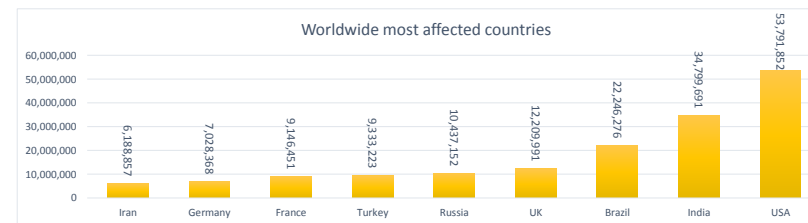

LEB | Covid - 19 Daily Situation Report
28-Dec-21

Total Cumulative confirmed cases	715,950	incl. 11604 Arrivals since 21.02.2020
New confirmed cases in the last 24 hours	2,280	incl. 92 Arrivals
Number of PCR Tests done in the last 24 hours	20,928	
Positivity Rate	10.9%	
Cumulative death cases	9,072	
Number of death cases in the last 24 hours	15	
Death Rate	1.3%	
Hospitalized Cases	652	incl. 323 in ICU
Recovered Cases	659,448	

Vaccine Updates

Cumulative Vaccinations (1st Dose)	2,348,463
Cumulative Vaccinations (2nd Dose)	1,931,949
Cumulative Vaccinations (3rd Dose)	281,003
Vaccinations given in the last 24 hours (1st Dose)	14,332
Vaccinations given in the last 24 hours (2nd Dose)	8,909
Vaccinations given in the last 24 hours (3rd Dose)	6,966

Covid-19 Worldwide Situation update	
Cumulative confirmed cases	282,045,899
Total death cases	5,425,840
Death Rate	2.5%
Recovered cases	251,492,611
Critical cases	88,174

References:
MoPH
Worldometers
FT Vaccine tracker