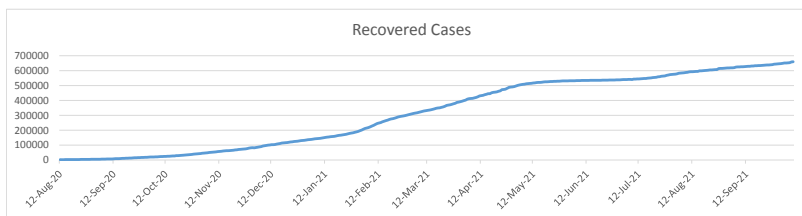

LEB | Covid - 19 Daily Situation Report
28-Dec-21

Total Cumulative confirmed cases	715,950	incl. 11604 Arrivals since 21.02.2020
New confirmed cases in the last 24 hours	2,280	incl. 92 Arrivals
Number of PCR Tests done in the last 24 hours	20,928	
Positivity Rate	10.9%	
Cumulative death cases	9,072	
Number of death cases in the last 24 hours	15	
Death Rate	1.3%	
Hospitalized Cases	652	incl. 323 in ICU
Recovered Cases	659,448	

Vaccine Updates

Cumulative Vaccinations (1st Dose)	2,348,463
Cumulative Vaccinations (2nd Dose)	1,931,949
Cumulative Vaccinations (3rd Dose)	281,003
Vaccinations given in the last 24 hours (1st Dose)	14,332
Vaccinations given in the last 24 hours (2nd Dose)	8,909
Vaccinations given in the last 24 hours (3rd Dose)	6,966

Covid-19 Worldwide Situation update	
Cumulative confirmed cases	282,045,899
Total death cases	5,425,840
Death Rate	2.5%
Recovered cases	251,492,611
Critical cases	88,174

References:
MoPH
Worldometers
FT Vaccine tracker