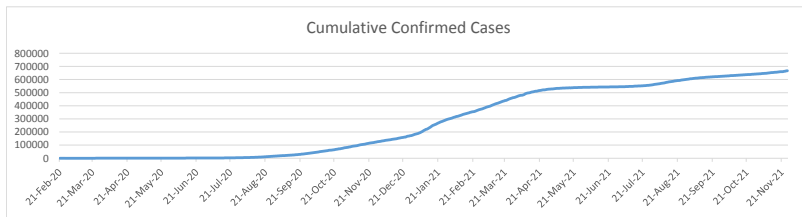

LEB | Covid - 19 Daily Situation Report
28-Dec-21

Total Cumulative confirmed cases	715,950	incl. 11604 Arrivals since 21.02.2020
New confirmed cases in the last 24 hours	2,280	incl. 92 Arrivals
Number of PCR Tests done in the last 24 hours	20,928	
Positivity Rate	10.9%	
Cumulative death cases	9,072	
Number of death cases in the last 24 hours	15	
Death Rate	1.3%	
Hospitalized Cases	652	incl. 323 in ICU
Recovered Cases	659,448	

Vaccine Updates

Cumulative Vaccinations (1st Dose)	2,348,463
Cumulative Vaccinations (2nd Dose)	1,931,949
Cumulative Vaccinations (3rd Dose)	281,003
Vaccinations given in the last 24 hours (1st Dose)	14,332
Vaccinations given in the last 24 hours (2nd Dose)	8,909
Vaccinations given in the last 24 hours (3rd Dose)	6,966

Covid-19 Worldwide Situation update	
Cumulative confirmed cases	282,045,899
Total death cases	5,425,840
Death Rate	2.5%
Recovered cases	251,492,611
Critical cases	88,174

References:
MoPH
Worldometers
FT Vaccine tracker