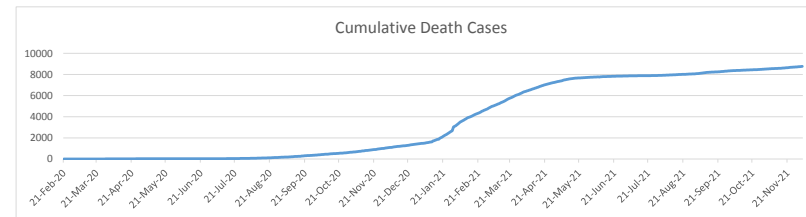

LEB | Covid - 19 Daily Situation Report
29-Dec-21

Total Cumulative confirmed cases	719,013	incl. 11656 Arrivals since 21.02.2020
New confirmed cases in the last 24 hours	3,153	incl. 52 Arrivals
Number of PCR Tests done in the last 24 hours	26,202	
Positivity Rate	12.0%	
Cumulative death cases	9,087	
Number of death cases in the last 24 hours	15	
Death Rate	1.3%	
Hospitalized Cases	640	incl. 319 in ICU
Recovered Cases	659,951	

Vaccine Updates

Cumulative Vaccinations (1st Dose)	2,361,884
Cumulative Vaccinations (2nd Dose)	1,940,583
Cumulative Vaccinations (3rd Dose)	287,911
Vaccinations given in the last 24 hours (1st Dose)	13,421
Vaccinations given in the last 24 hours (2nd Dose)	8,634
Vaccinations given in the last 24 hours (3rd Dose)	6,908

Covid-19 Worldwide Situation update	
Cumulative confirmed cases	83,513,089
Total death cases	5,434,686
Death Rate	2.5%
Recovered cases	252,108,188
Critical cases	89,210

References:
MoPH
Worldometers
FT Vaccine tracker