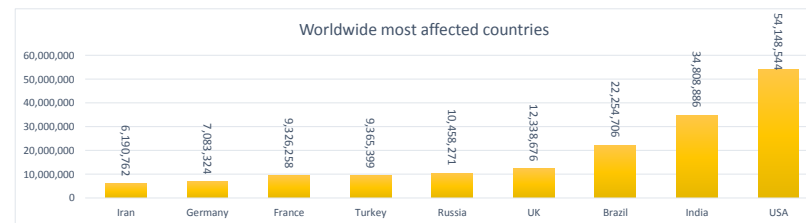

LEB | Covid - 19 Daily Situation Report
29-Dec-21

Total Cumulative confirmed cases	719,013	incl. 11656 Arrivals since 21.02.2020
New confirmed cases in the last 24 hours	3,153	incl. 52 Arrivals
Number of PCR Tests done in the last 24 hours	26,202	
Positivity Rate	12.0%	
Cumulative death cases	9,087	
Number of death cases in the last 24 hours	15	
Death Rate	1.3%	
Hospitalized Cases	640	incl. 319 in ICU
Recovered Cases	659,951	

Vaccine Updates

Cumulative Vaccinations (1st Dose)	2,361,884
Cumulative Vaccinations (2nd Dose)	1,940,583
Cumulative Vaccinations (3rd Dose)	287,911
Vaccinations given in the last 24 hours (1st Dose)	13,421
Vaccinations given in the last 24 hours (2nd Dose)	8,634
Vaccinations given in the last 24 hours (3rd Dose)	6,908

Covid-19 Worldwide Situation update	
Cumulative confirmed cases	83,513,089
Total death cases	5,434,686
Death Rate	2.5%
Recovered cases	252,108,188
Critical cases	89,210

References:
MoPH
Worldometers
FT Vaccine tracker