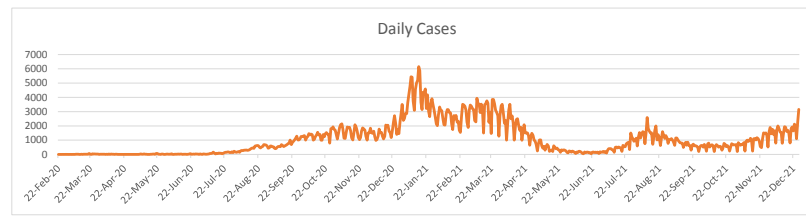

LEB | Covid - 19 Daily Situation Report
29-Dec-21

Total Cumulative confirmed cases	719,013	incl. 11656 Arrivals since 21.02.2020
New confirmed cases in the last 24 hours	3,153	incl. 52 Arrivals
Number of PCR Tests done in the last 24 hours	26,202	
Positivity Rate	12.0%	
Cumulative death cases	9,087	
Number of death cases in the last 24 hours	15	
Death Rate	1.3%	
Hospitalized Cases	640	incl. 319 in ICU
Recovered Cases	659,951	

Vaccine Updates

Cumulative Vaccinations (1st Dose)	2,361,884
Cumulative Vaccinations (2nd Dose)	1,940,583
Cumulative Vaccinations (3rd Dose)	287,911
Vaccinations given in the last 24 hours (1st Dose)	13,421
Vaccinations given in the last 24 hours (2nd Dose)	8,634
Vaccinations given in the last 24 hours (3rd Dose)	6,908

Covid-19 Worldwide Situation update	
Cumulative confirmed cases	83,513,089
Total death cases	5,434,686
Death Rate	2.5%
Recovered cases	252,108,188
Critical cases	89,210

References:
MoPH
Worldometers
FT Vaccine tracker