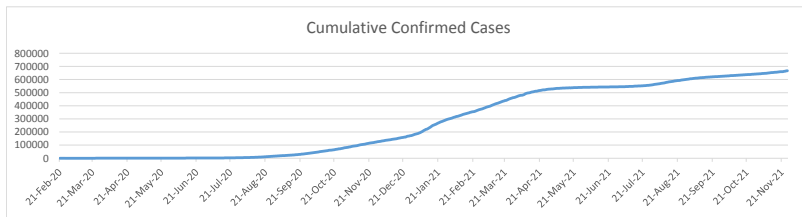

LEB | Covid - 19 Daily Situation Report
29-Dec-21

Total Cumulative confirmed cases	719,013	incl. 11656 Arrivals since 21.02.2020
New confirmed cases in the last 24 hours	3,153	incl. 52 Arrivals
Number of PCR Tests done in the last 24 hours	26,202	
Positivity Rate	12.0%	
Cumulative death cases	9,087	
Number of death cases in the last 24 hours	15	
Death Rate	1.3%	
Hospitalized Cases	640	incl. 319 in ICU
Recovered Cases	659,951	

Vaccine Updates

Cumulative Vaccinations (1st Dose)	2,361,884
Cumulative Vaccinations (2nd Dose)	1,940,583
Cumulative Vaccinations (3rd Dose)	287,911
Vaccinations given in the last 24 hours (1st Dose)	13,421
Vaccinations given in the last 24 hours (2nd Dose)	8,634
Vaccinations given in the last 24 hours (3rd Dose)	6,908

Covid-19 Worldwide Situation update	
Cumulative confirmed cases	83,513,089
Total death cases	5,434,686
Death Rate	2.5%
Recovered cases	252,108,188
Critical cases	89,210

References:
MoPH
Worldometers
FT Vaccine tracker