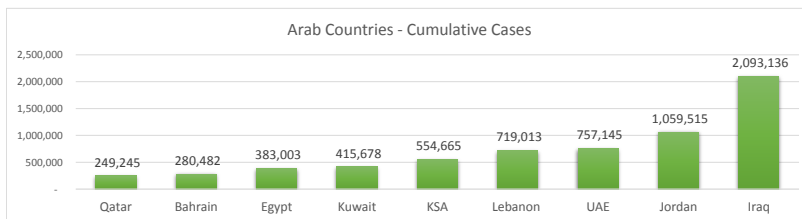

LEB | Covid - 19 Daily Situation Report
29-Dec-21

Total Cumulative confirmed cases	719,013	incl. 11656 Arrivals since 21.02.2020
New confirmed cases in the last 24 hours	3,153	incl. 52 Arrivals
Number of PCR Tests done in the last 24 hours	26,202	
Positivity Rate	12.0%	
Cumulative death cases	9,087	
Number of death cases in the last 24 hours	15	
Death Rate	1.3%	
Hospitalized Cases	640	incl. 319 in ICU
Recovered Cases	659,951	

Vaccine Updates

Cumulative Vaccinations (1st Dose)	2,361,884
Cumulative Vaccinations (2nd Dose)	1,940,583
Cumulative Vaccinations (3rd Dose)	287,911
Vaccinations given in the last 24 hours (1st Dose)	13,421
Vaccinations given in the last 24 hours (2nd Dose)	8,634
Vaccinations given in the last 24 hours (3rd Dose)	6,908