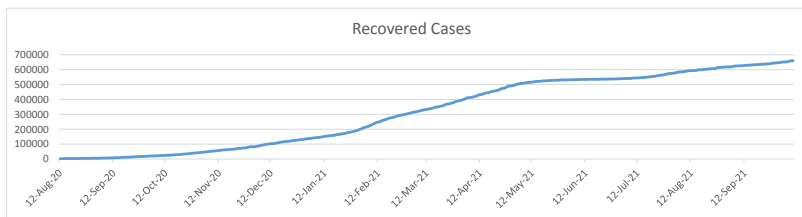

LEB | Covid - 19 Daily Situation Report
29-Dec-21

Total Cumulative confirmed cases	719,013	incl. 11656 Arrivals since 21.02.2020
New confirmed cases in the last 24 hours	3,153	incl. 52 Arrivals
Number of PCR Tests done in the last 24 hours	26,202	
Positivity Rate	12.0%	
Cumulative death cases	9,087	
Number of death cases in the last 24 hours	15	
Death Rate	1.3%	
Hospitalized Cases	640	incl. 319 in ICU
Recovered Cases	659,951	

Vaccine Updates

Cumulative Vaccinations (1st Dose)	2,361,884
Cumulative Vaccinations (2nd Dose)	1,940,583
Cumulative Vaccinations (3rd Dose)	287,911
Vaccinations given in the last 24 hours (1st Dose)	13,421
Vaccinations given in the last 24 hours (2nd Dose)	8,634
Vaccinations given in the last 24 hours (3rd Dose)	6,908

Covid-19 Worldwide Situation update	
Cumulative confirmed cases	83,513,089
Total death cases	5,434,686
Death Rate	2.5%
Recovered cases	252,108,188
Critical cases	89,210

References:
MoPH
Worldometers
FT Vaccine tracker