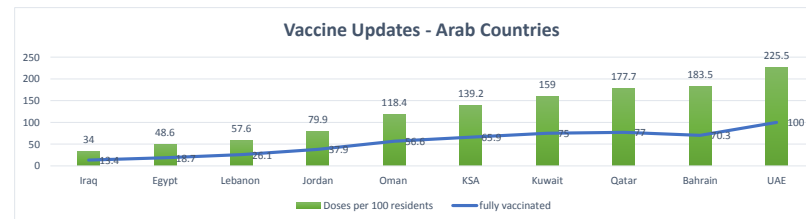

LEB | Covid - 19 Daily Situation Report
29-Dec-21

Total Cumulative confirmed cases	719,013	incl. 11656 Arrivals since 21.02.2020
New confirmed cases in the last 24 hours	3,153	incl. 52 Arrivals
Number of PCR Tests done in the last 24 hours	26,202	
Positivity Rate	12.0%	
Cumulative death cases	9,087	
Number of death cases in the last 24 hours	15	
Death Rate	1.3%	
Hospitalized Cases	640	incl. 319 in ICU
Recovered Cases	659,951	

Vaccine Updates

Cumulative Vaccinations (1st Dose)	2,361,884
Cumulative Vaccinations (2nd Dose)	1,940,583
Cumulative Vaccinations (3rd Dose)	287,911
Vaccinations given in the last 24 hours (1st Dose)	13,421
Vaccinations given in the last 24 hours (2nd Dose)	8,634
Vaccinations given in the last 24 hours (3rd Dose)	6,908