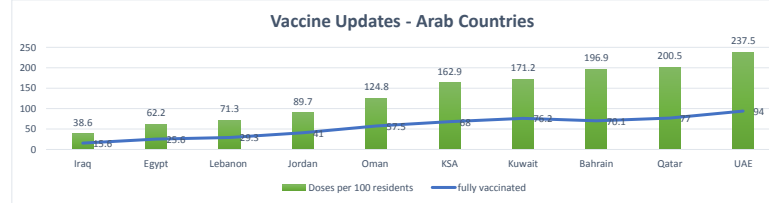

LEB | Covid - 19 Daily Situation Report
30-Jan-22

Total Cumulative confirmed cases	914,929	incl. 18045 Arrivals since 21.02.2020
New confirmed cases in the last 24 hours	7,105	incl. 287 Arrivals
Number of PCR Tests done in the last 24 hours	NA	
Positivity Rate	NA	
Cumulative death cases	9,590	
Number of death cases in the last 24 hours	14	
Death Rate	1.0%	
Hopitalized Cases	767	incl. 365 in ICU
Recovered Cases	NA	

Vaccine Updates

Cumulative Vaccinations (1st Dose)	2,582,948
Cumulative Vaccinations (2nd Dose)	2,138,969
Cumulative Vaccinations (3rd Dose)	437,255
Vaccinations given in the last 24 hours (1st Dose)	1,099
Vaccinations given in the last 24 hours (2nd Dose)	1,831
Vaccinations given in the last 24 hours (3rd Dose)	770