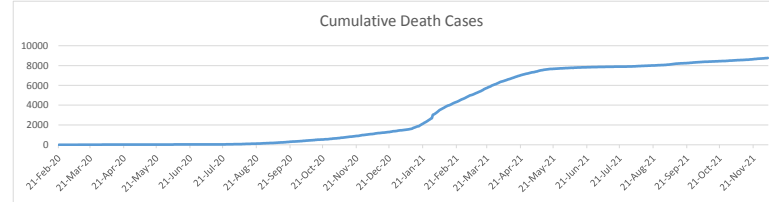

LEB | Covid - 19 Daily Situation Report
30-Jan-22

Total Cumulative confirmed cases	914,929	incl. 18045 Arrivals since 21.02.2020
New confirmed cases in the last 24 hours	7,105	incl. 287 Arrivals
Number of PCR Tests done in the last 24 hours	NA	
Positivity Rate	NA	
Cumulative death cases	9,590	
Number of death cases in the last 24 hours	14	
Death Rate	1.0%	
Hopitalized Cases	767	incl. 365 in ICU
Recovered Cases	NA	

Vaccine Updates

Cumulative Vaccinations (1st Dose)	2,582,948
Cumulative Vaccinations (2nd Dose)	2,138,969
Cumulative Vaccinations (3rd Dose)	437,255
Vaccinations given in the last 24 hours (1st Dose)	1,099
Vaccinations given in the last 24 hours (2nd Dose)	1,831
Vaccinations given in the last 24 hours (3rd Dose)	770