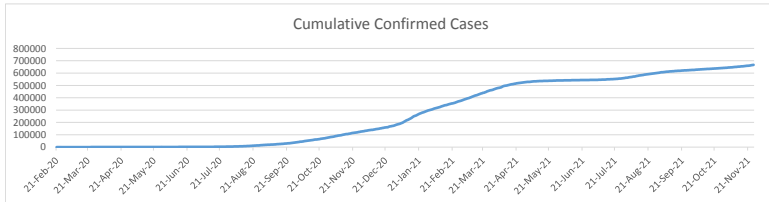

LEB | Covid - 19 Daily Situation Report
30-Jan-22

Total Cumulative confirmed cases	914,929	incl. 18045 Arrivals since 21.02.2020
New confirmed cases in the last 24 hours	7,105	incl. 287 Arrivals
Number of PCR Tests done in the last 24 hours	NA	
Positivity Rate	NA	
Cumulative death cases	9,590	
Number of death cases in the last 24 hours	14	
Death Rate	1.0%	
Hopitalized Cases	767	incl. 365 in ICU
Recovered Cases	NA	

Vaccine Updates

Cumulative Vaccinations (1st Dose)	2,582,948
Cumulative Vaccinations (2nd Dose)	2,138,969
Cumulative Vaccinations (3rd Dose)	437,255
Vaccinations given in the last 24 hours (1st Dose)	1,099
Vaccinations given in the last 24 hours (2nd Dose)	1,831
Vaccinations given in the last 24 hours (3rd Dose)	770

Covid-19 Worldwide Situation update	
Cumulative confirmed cases	374,095,548
Total death cases	5,678,256
Death Rate	2.5%
Recovered cases	295,457,212
Critical cases	94,729

References:
MoPH
Worldometers
FT Vaccine tracker