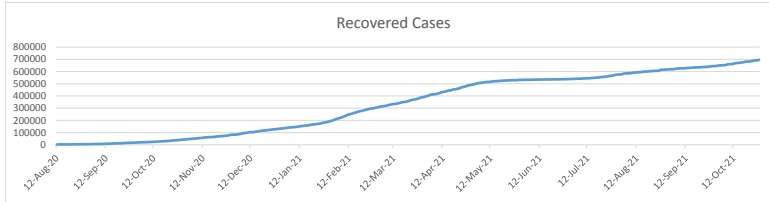

LEB | Covid - 19 Daily Situation Report
30-Jan-22

Total Cumulative confirmed cases	914,929	incl. 18045 Arrivals since 21.02.2020
New confirmed cases in the last 24 hours	7,105	incl. 287 Arrivals
Number of PCR Tests done in the last 24 hours	NA	
Positivity Rate	NA	
Cumulative death cases	9,590	
Number of death cases in the last 24 hours	14	
Death Rate	1.0%	
Hopitalized Cases	767	incl. 365 in ICU
Recovered Cases	NA	

Vaccine Updates

Cumulative Vaccinations (1st Dose)	2,582,948
Cumulative Vaccinations (2nd Dose)	2,138,969
Cumulative Vaccinations (3rd Dose)	437,255
Vaccinations given in the last 24 hours (1st Dose)	1,099
Vaccinations given in the last 24 hours (2nd Dose)	1,831
Vaccinations given in the last 24 hours (3rd Dose)	770

Covid-19 Worldwide Situation update	
Cumulative confirmed cases	374,095,548
Total death cases	5,678,256
Death Rate	2.5%
Recovered cases	295,457,212
Critical cases	94,729

References:
MoPH
Worldometers
FT Vaccine tracker