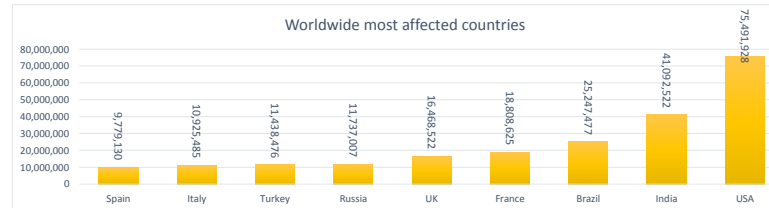

LEB | Covid - 19 Daily Situation Report
30-Jan-22

Total Cumulative confirmed cases	914,929	incl. 18045 Arrivals since 21.02.2020
New confirmed cases in the last 24 hours	7,105	incl. 287 Arrivals
Number of PCR Tests done in the last 24 hours	NA	
Positivity Rate	NA	
Cumulative death cases	9,590	
Number of death cases in the last 24 hours	14	
Death Rate	1.0%	
Hopitalized Cases	767	incl. 365 in ICU
Recovered Cases	NA	

Vaccine Updates

Cumulative Vaccinations (1st Dose)	2,582,948
Cumulative Vaccinations (2nd Dose)	2,138,969
Cumulative Vaccinations (3rd Dose)	437,255
Vaccinations given in the last 24 hours (1st Dose)	1,099
Vaccinations given in the last 24 hours (2nd Dose)	1,831
Vaccinations given in the last 24 hours (3rd Dose)	770

Covid-19 Worldwide Situation update	
Cumulative confirmed cases	374,095,548
Total death cases	5,678,256
Death Rate	2.5%
Recovered cases	295,457,212
Critical cases	94,729

References:
MoPH
Worldometers
FT Vaccine tracker