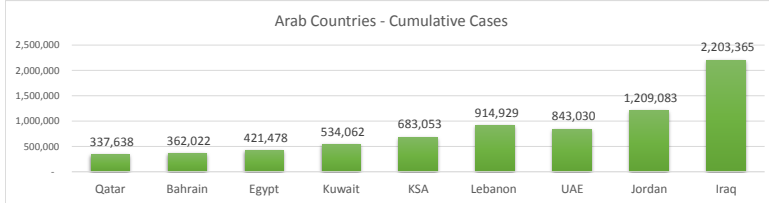

LEB | Covid - 19 Daily Situation Report
30-Jan-22

Total Cumulative confirmed cases	914,929	incl. 18045 Arrivals since 21.02.2020
New confirmed cases in the last 24 hours	7,105	incl. 287 Arrivals
Number of PCR Tests done in the last 24 hours	NA	
Positivity Rate	NA	
Cumulative death cases	9,590	
Number of death cases in the last 24 hours	14	
Death Rate	1.0%	
Hopitalized Cases	767	incl. 365 in ICU
Recovered Cases	NA	

Vaccine Updates

Cumulative Vaccinations (1st Dose)	2,582,948
Cumulative Vaccinations (2nd Dose)	2,138,969
Cumulative Vaccinations (3rd Dose)	437,255
Vaccinations given in the last 24 hours (1st Dose)	1,099
Vaccinations given in the last 24 hours (2nd Dose)	1,831
Vaccinations given in the last 24 hours (3rd Dose)	770