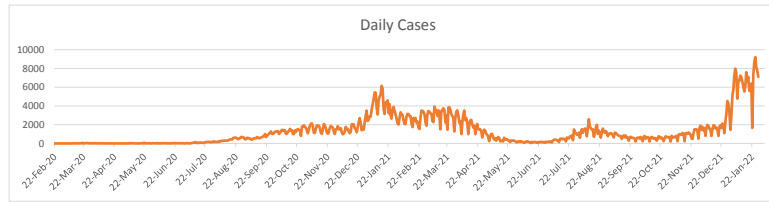

LEB | Covid - 19 Daily Situation Report
30-Jan-22

Total Cumulative confirmed cases	914,929	incl. 18045 Arrivals since 21.02.2020
New confirmed cases in the last 24 hours	7,105	incl. 287 Arrivals
Number of PCR Tests done in the last 24 hours	NA	
Positivity Rate	NA	
Cumulative death cases	9,590	
Number of death cases in the last 24 hours	14	
Death Rate	1.0%	
Hopitalized Cases	767	incl. 365 in ICU
Recovered Cases	NA	

Vaccine Updates

Cumulative Vaccinations (1st Dose)	2,582,948
Cumulative Vaccinations (2nd Dose)	2,138,969
Cumulative Vaccinations (3rd Dose)	437,255
Vaccinations given in the last 24 hours (1st Dose)	1,099
Vaccinations given in the last 24 hours (2nd Dose)	1,831
Vaccinations given in the last 24 hours (3rd Dose)	770

Covid-19 Worldwide Situation update	
Cumulative confirmed cases	374,095,548
Total death cases	5,678,256
Death Rate	2.5%
Recovered cases	295,457,212
Critical cases	94,729

References:
MoPH
Worldometers
FT Vaccine tracker