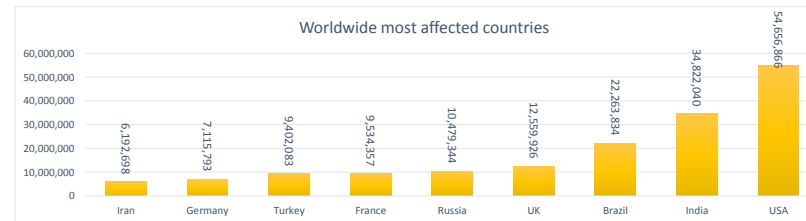

LEB | Covid - 19 Daily Situation Report
30-Dec-21

Total Cumulative confirmed cases	723,640	incl. 11860 Arrivals since 21.02.2020
New confirmed cases in the last 24 hours	4,537	incl. 204 Arrivals
Number of PCR Tests done in the last 24 hours	29,194	
Positivity Rate	15.5%	
Cumulative death cases	9,102	
Number of death cases in the last 24 hours	15	
Death Rate	1.3%	
Hospitalized Cases	660	incl. 324 in ICU
Recovered Cases	661,554	

Vaccine Updates

Cumulative Vaccinations (1st Dose)	2,373,652
Cumulative Vaccinations (2nd Dose)	1,947,494
Cumulative Vaccinations (3rd Dose)	293,830
Vaccinations given in the last 24 hours (1st Dose)	11,768
Vaccinations given in the last 24 hours (2nd Dose)	6,911
Vaccinations given in the last 24 hours (3rd Dose)	5,919

Covid-19 Worldwide Situation update	
Cumulative confirmed cases	285,118,999
Total death cases	5,441,850
Death Rate	2.5%
Recovered cases	252,811,749
Critical cases	89,420

References:
MoPH
Worldometers
FT Vaccine tracker