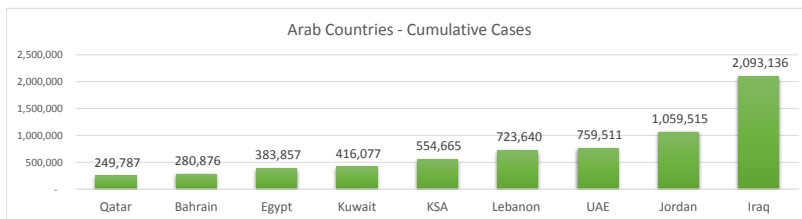

LEB | Covid - 19 Daily Situation Report
30-Dec-21

Total Cumulative confirmed cases	723,640	incl. 11860 Arrivals since 21.02.2020
New confirmed cases in the last 24 hours	4,537	incl. 204 Arrivals
Number of PCR Tests done in the last 24 hours	29,194	
Positivity Rate	15.5%	
Cumulative death cases	9,102	
Number of death cases in the last 24 hours	15	
Death Rate	1.3%	
Hospitalized Cases	660	incl. 324 in ICU
Recovered Cases	661,554	

Vaccine Updates

Cumulative Vaccinations (1st Dose)	2,373,652
Cumulative Vaccinations (2nd Dose)	1,947,494
Cumulative Vaccinations (3rd Dose)	293,830
Vaccinations given in the last 24 hours (1st Dose)	11,768
Vaccinations given in the last 24 hours (2nd Dose)	6,911
Vaccinations given in the last 24 hours (3rd Dose)	5,919

Covid-19 Worldwide Situation update	
Cumulative confirmed cases	285,118,999
Total death cases	5,441,850
Death Rate	2.5%
Recovered cases	252,811,749
Critical cases	89,420

References:
MoPH
Worldometers
FT Vaccine tracker