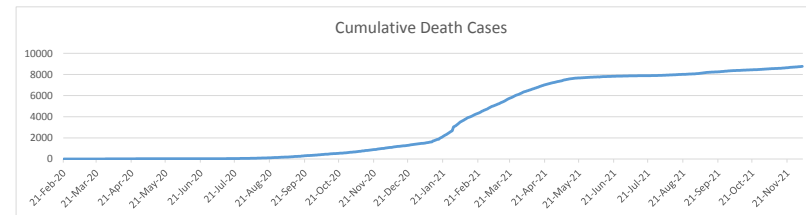

LEB | Covid - 19 Daily Situation Report
30-Dec-21

Total Cumulative confirmed cases	723,640	incl. 11860 Arrivals since 21.02.2020
New confirmed cases in the last 24 hours	4,537	incl. 204 Arrivals
Number of PCR Tests done in the last 24 hours	29,194	
Positivity Rate	15.5%	
Cumulative death cases	9,102	
Number of death cases in the last 24 hours	15	
Death Rate	1.3%	
Hospitalized Cases	660	incl. 324 in ICU
Recovered Cases	661,554	

Vaccine Updates

Cumulative Vaccinations (1st Dose)	2,373,652
Cumulative Vaccinations (2nd Dose)	1,947,494
Cumulative Vaccinations (3rd Dose)	293,830
Vaccinations given in the last 24 hours (1st Dose)	11,768
Vaccinations given in the last 24 hours (2nd Dose)	6,911
Vaccinations given in the last 24 hours (3rd Dose)	5,919

Covid-19 Worldwide Situation update	
Cumulative confirmed cases	285,118,999
Total death cases	5,441,850
Death Rate	2.5%
Recovered cases	252,811,749
Critical cases	89,420

References:
MoPH
Worldometers
FT Vaccine tracker