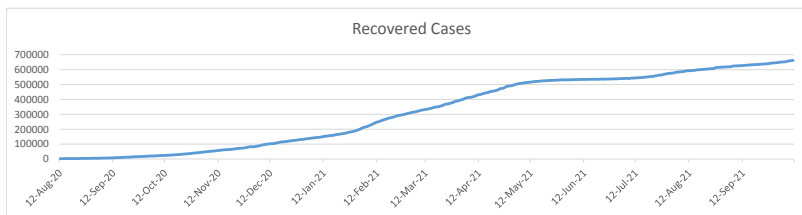

LEB | Covid - 19 Daily Situation Report
30-Dec-21

Total Cumulative confirmed cases	723,640	incl. 11860 Arrivals since 21.02.2020
New confirmed cases in the last 24 hours	4,537	incl. 204 Arrivals
Number of PCR Tests done in the last 24 hours	29,194	
Positivity Rate	15.5%	
Cumulative death cases	9,102	
Number of death cases in the last 24 hours	15	
Death Rate	1.3%	
Hospitalized Cases	660	incl. 324 in ICU
Recovered Cases	661,554	

Vaccine Updates

Cumulative Vaccinations (1st Dose)	2,373,652
Cumulative Vaccinations (2nd Dose)	1,947,494
Cumulative Vaccinations (3rd Dose)	293,830
Vaccinations given in the last 24 hours (1st Dose)	11,768
Vaccinations given in the last 24 hours (2nd Dose)	6,911
Vaccinations given in the last 24 hours (3rd Dose)	5,919

Covid-19 Worldwide Situation update	
Cumulative confirmed cases	285,118,999
Total death cases	5,441,850
Death Rate	2.5%
Recovered cases	252,811,749
Critical cases	89,420

References:
MoPH
Worldometers
FT Vaccine tracker