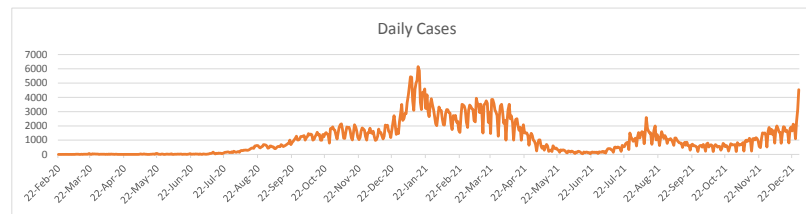

LEB | Covid - 19 Daily Situation Report
30-Dec-21

Total Cumulative confirmed cases	723,640	incl. 11860 Arrivals since 21.02.2020
New confirmed cases in the last 24 hours	4,537	incl. 204 Arrivals
Number of PCR Tests done in the last 24 hours	29,194	
Positivity Rate	15.5%	
Cumulative death cases	9,102	
Number of death cases in the last 24 hours	15	
Death Rate	1.3%	
Hospitalized Cases	660	incl. 324 in ICU
Recovered Cases	661,554	

Vaccine Updates

Cumulative Vaccinations (1st Dose)	2,373,652
Cumulative Vaccinations (2nd Dose)	1,947,494
Cumulative Vaccinations (3rd Dose)	293,830
Vaccinations given in the last 24 hours (1st Dose)	11,768
Vaccinations given in the last 24 hours (2nd Dose)	6,911
Vaccinations given in the last 24 hours (3rd Dose)	5,919

Covid-19 Worldwide Situation update	
Cumulative confirmed cases	285,118,999
Total death cases	5,441,850
Death Rate	2.5%
Recovered cases	252,811,749
Critical cases	89,420

References:
MoPH
Worldometers
FT Vaccine tracker