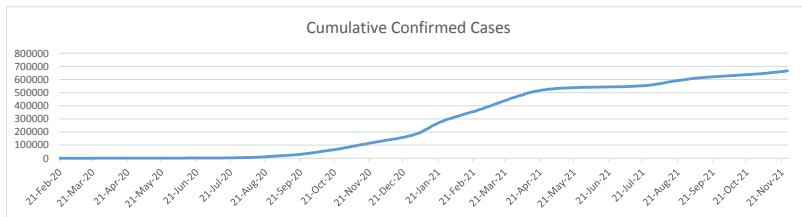

LEB | Covid - 19 Daily Situation Report
30-Dec-21

Total Cumulative confirmed cases	723,640	incl. 11860 Arrivals since 21.02.2020
New confirmed cases in the last 24 hours	4,537	incl. 204 Arrivals
Number of PCR Tests done in the last 24 hours	29,194	
Positivity Rate	15.5%	
Cumulative death cases	9,102	
Number of death cases in the last 24 hours	15	
Death Rate	1.3%	
Hospitalized Cases	660	incl. 324 in ICU
Recovered Cases	661,554	

Vaccine Updates

Cumulative Vaccinations (1st Dose)	2,373,652
Cumulative Vaccinations (2nd Dose)	1,947,494
Cumulative Vaccinations (3rd Dose)	293,830
Vaccinations given in the last 24 hours (1st Dose)	11,768
Vaccinations given in the last 24 hours (2nd Dose)	6,911
Vaccinations given in the last 24 hours (3rd Dose)	5,919

Covid-19 Worldwide Situation update	
Cumulative confirmed cases	285,118,999
Total death cases	5,441,850
Death Rate	2.5%
Recovered cases	252,811,749
Critical cases	89,420

References:
MoPH
Worldometers
FT Vaccine tracker