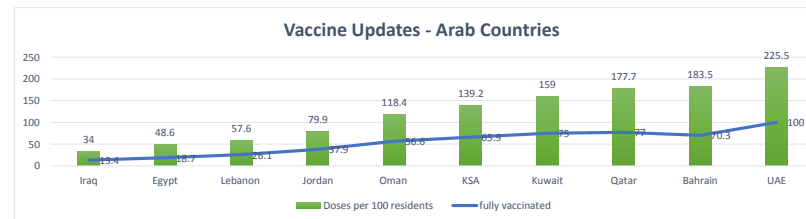

LEB | Covid - 19 Daily Situation Report
30-Dec-21

Total Cumulative confirmed cases	723,640	incl. 11860 Arrivals since 21.02.2020
New confirmed cases in the last 24 hours	4,537	incl. 204 Arrivals
Number of PCR Tests done in the last 24 hours	29,194	
Positivity Rate	15.5%	
Cumulative death cases	9,102	
Number of death cases in the last 24 hours	15	
Death Rate	1.3%	
Hospitalized Cases	660	incl. 324 in ICU
Recovered Cases	661,554	

Vaccine Updates

Cumulative Vaccinations (1st Dose)	2,373,652
Cumulative Vaccinations (2nd Dose)	1,947,494
Cumulative Vaccinations (3rd Dose)	293,830
Vaccinations given in the last 24 hours (1st Dose)	11,768
Vaccinations given in the last 24 hours (2nd Dose)	6,911
Vaccinations given in the last 24 hours (3rd Dose)	5,919