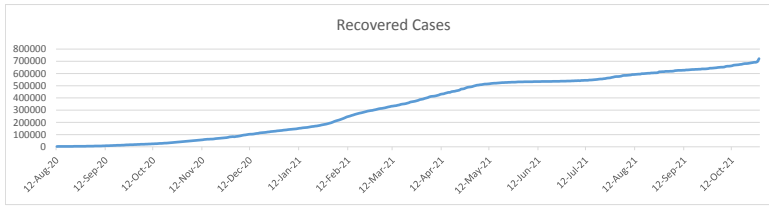

**LEB | Covid - 19 Daily Situation Report**  
31-Jan-22

<b>Total Cumulative confirmed cases</b>	921,208	incl. 18241 Arrivals since 21.02.2020
<b>New confirmed cases in the last 24 hours</b>	6,279	incl. 196 Arrivals
<b>Number of PCR Tests done in the last 24 hours</b>	31,819	
<b>Positivity Rate</b>	19.7%	
<b>Cumulative death cases</b>	9,606	
<b>Number of death cases in the last 24 hours</b>	16	
<b>Death Rate</b>	1.0%	
<b>Hopitalized Cases</b>	778	incl. 342 in ICU
<b>Recovered Cases</b>	721,682	

**Vaccine Updates**

<b>Cumulative Vaccinations (1st Dose)</b>	2,584,150
<b>Cumulative Vaccinations (2nd Dose)</b>	2,139,617
<b>Cumulative Vaccinations (3rd Dose)</b>	438,128
<b>Vaccinations given in the last 24 hours (1st Dose)</b>	1,202
<b>Vaccinations given in the last 24 hours (2nd Dose)</b>	648
<b>Vaccinations given in the last 24 hours (3rd Dose)</b>	873

<b>Covid-19 Worldwide Situation update</b>	
Cumulative confirmed cases	376,190,318
Total death cases	5,684,305
<b>Death Rate</b>	2.5%
Recovered cases	297,466,610
Critical cases	93,619

References:  
MoPH  
Worldometers  
FT Vaccine tracker