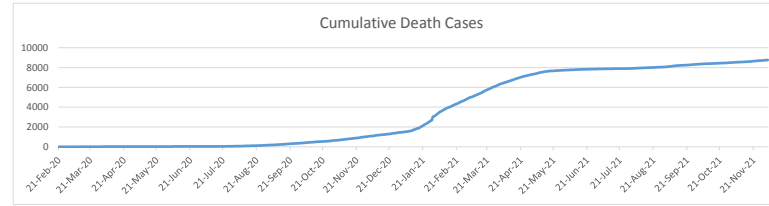

**LEB | Covid - 19 Daily Situation Report**  
31-Jan-22

<b>Total Cumulative confirmed cases</b>	921,208	incl. 18241 Arrivals since 21.02.2020
<b>New confirmed cases in the last 24 hours</b>	6,279	incl. 196 Arrivals
<b>Number of PCR Tests done in the last 24 hours</b>	31,819	
<b>Positivity Rate</b>	19.7%	
<b>Cumulative death cases</b>	9,606	
<b>Number of death cases in the last 24 hours</b>	16	
<b>Death Rate</b>	1.0%	
<b>Hopitalized Cases</b>	778	incl. 342 in ICU
<b>Recovered Cases</b>	721,682	

**Vaccine Updates**

<b>Cumulative Vaccinations (1st Dose)</b>	2,584,150
<b>Cumulative Vaccinations (2nd Dose)</b>	2,139,617
<b>Cumulative Vaccinations (3rd Dose)</b>	438,128
<b>Vaccinations given in the last 24 hours (1st Dose)</b>	1,202
<b>Vaccinations given in the last 24 hours (2nd Dose)</b>	648
<b>Vaccinations given in the last 24 hours (3rd Dose)</b>	873