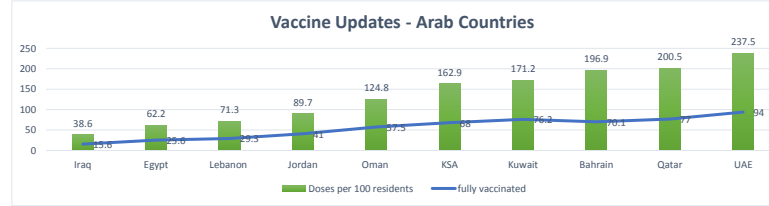

**LEB | Covid - 19 Daily Situation Report**  
31-Jan-22

<b>Total Cumulative confirmed cases</b>	921,208	incl. 18241 Arrivals since 21.02.2020
<b>New confirmed cases in the last 24 hours</b>	6,279	incl. 196 Arrivals
<b>Number of PCR Tests done in the last 24 hours</b>	31,819	
<b>Positivity Rate</b>	19.7%	
<b>Cumulative death cases</b>	9,606	
<b>Number of death cases in the last 24 hours</b>	16	
<b>Death Rate</b>	1.0%	
<b>Hopitalized Cases</b>	778	incl. 342 in ICU
<b>Recovered Cases</b>	721,682	

**Vaccine Updates**

<b>Cumulative Vaccinations (1st Dose)</b>	2,584,150
<b>Cumulative Vaccinations (2nd Dose)</b>	2,139,617
<b>Cumulative Vaccinations (3rd Dose)</b>	438,128
<b>Vaccinations given in the last 24 hours (1st Dose)</b>	1,202
<b>Vaccinations given in the last 24 hours (2nd Dose)</b>	648
<b>Vaccinations given in the last 24 hours (3rd Dose)</b>	873