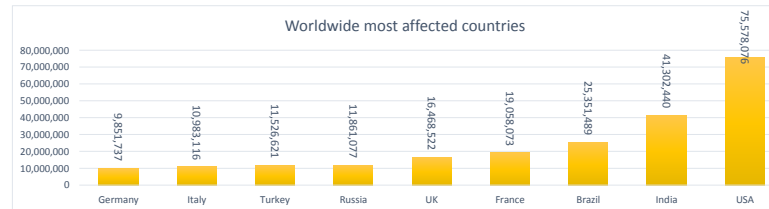

**LEB | Covid - 19 Daily Situation Report**  
31-Jan-22

<b>Total Cumulative confirmed cases</b>	921,208	incl. 18241 Arrivals since 21.02.2020
<b>New confirmed cases in the last 24 hours</b>	6,279	incl. 196 Arrivals
<b>Number of PCR Tests done in the last 24 hours</b>	31,819	
<b>Positivity Rate</b>	19.7%	
<b>Cumulative death cases</b>	9,606	
<b>Number of death cases in the last 24 hours</b>	16	
<b>Death Rate</b>	1.0%	
<b>Hopitalized Cases</b>	778	incl. 342 in ICU
<b>Recovered Cases</b>	721,682	

**Vaccine Updates**

<b>Cumulative Vaccinations (1st Dose)</b>	2,584,150
<b>Cumulative Vaccinations (2nd Dose)</b>	2,139,617
<b>Cumulative Vaccinations (3rd Dose)</b>	438,128
<b>Vaccinations given in the last 24 hours (1st Dose)</b>	1,202
<b>Vaccinations given in the last 24 hours (2nd Dose)</b>	648
<b>Vaccinations given in the last 24 hours (3rd Dose)</b>	873

<b>Covid-19 Worldwide Situation update</b>	
Cumulative confirmed cases	376,190,318
Total death cases	5,684,305
<b>Death Rate</b>	2.5%
Recovered cases	297,466,610
Critical cases	93,619

References:  
MoPH  
Worldometers  
FT Vaccine tracker