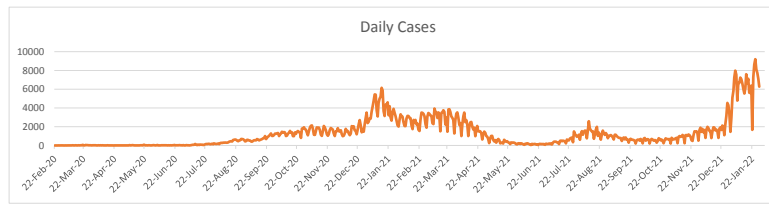

**LEB | Covid - 19 Daily Situation Report**  
31-Jan-22

<b>Total Cumulative confirmed cases</b>	921,208	incl. 18241 Arrivals since 21.02.2020
<b>New confirmed cases in the last 24 hours</b>	6,279	incl. 196 Arrivals
<b>Number of PCR Tests done in the last 24 hours</b>	31,819	
<b>Positivity Rate</b>	19.7%	
<b>Cumulative death cases</b>	9,606	
<b>Number of death cases in the last 24 hours</b>	16	
<b>Death Rate</b>	1.0%	
<b>Hopitalized Cases</b>	778	incl. 342 in ICU
<b>Recovered Cases</b>	721,682	

**Vaccine Updates**

<b>Cumulative Vaccinations (1st Dose)</b>	2,584,150
<b>Cumulative Vaccinations (2nd Dose)</b>	2,139,617
<b>Cumulative Vaccinations (3rd Dose)</b>	438,128
<b>Vaccinations given in the last 24 hours (1st Dose)</b>	1,202
<b>Vaccinations given in the last 24 hours (2nd Dose)</b>	648
<b>Vaccinations given in the last 24 hours (3rd Dose)</b>	873