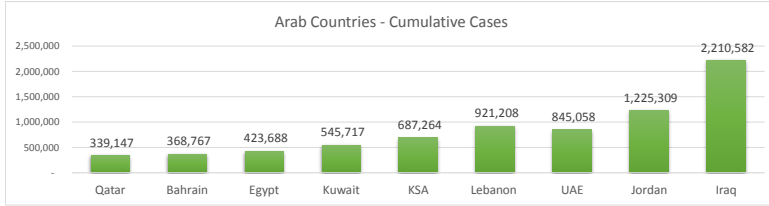

**LEB | Covid - 19 Daily Situation Report**  
31-Jan-22

<b>Total Cumulative confirmed cases</b>	921,208	incl. 18241 Arrivals since 21.02.2020
<b>New confirmed cases in the last 24 hours</b>	6,279	incl. 196 Arrivals
<b>Number of PCR Tests done in the last 24 hours</b>	31,819	
<b>Positivity Rate</b>	19.7%	
<b>Cumulative death cases</b>	9,606	
<b>Number of death cases in the last 24 hours</b>	16	
<b>Death Rate</b>	1.0%	
<b>Hopitalized Cases</b>	778	incl. 342 in ICU
<b>Recovered Cases</b>	721,682	

**Vaccine Updates**

<b>Cumulative Vaccinations (1st Dose)</b>	2,584,150
<b>Cumulative Vaccinations (2nd Dose)</b>	2,139,617
<b>Cumulative Vaccinations (3rd Dose)</b>	438,128
<b>Vaccinations given in the last 24 hours (1st Dose)</b>	1,202
<b>Vaccinations given in the last 24 hours (2nd Dose)</b>	648
<b>Vaccinations given in the last 24 hours (3rd Dose)</b>	873