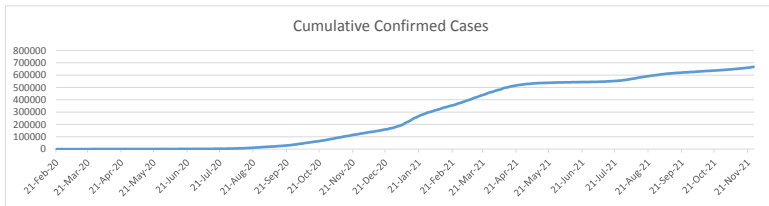

**LEB | Covid - 19 Daily Situation Report**  
31-Jan-22

<b>Total Cumulative confirmed cases</b>	921,208	incl. 18241 Arrivals since 21.02.2020
<b>New confirmed cases in the last 24 hours</b>	6,279	incl. 196 Arrivals
<b>Number of PCR Tests done in the last 24 hours</b>	31,819	
<b>Positivity Rate</b>	19.7%	
<b>Cumulative death cases</b>	9,606	
<b>Number of death cases in the last 24 hours</b>	16	
<b>Death Rate</b>	1.0%	
<b>Hopitalized Cases</b>	778	incl. 342 in ICU
<b>Recovered Cases</b>	721,682	

**Vaccine Updates**

<b>Cumulative Vaccinations (1st Dose)</b>	2,584,150
<b>Cumulative Vaccinations (2nd Dose)</b>	2,139,617
<b>Cumulative Vaccinations (3rd Dose)</b>	438,128
<b>Vaccinations given in the last 24 hours (1st Dose)</b>	1,202
<b>Vaccinations given in the last 24 hours (2nd Dose)</b>	648
<b>Vaccinations given in the last 24 hours (3rd Dose)</b>	873

<b>Covid-19 Worldwide Situation update</b>	
Cumulative confirmed cases	376,190,318
Total death cases	5,684,305
<b>Death Rate</b>	2.5%
Recovered cases	297,466,610
Critical cases	93,619

References:  
MoPH  
Worldometers  
FT Vaccine tracker