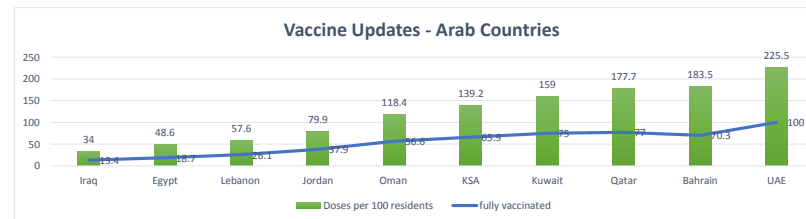

**LEB | Covid - 19 Daily Situation Report**  
31-Dec-21

Total Cumulative confirmed cases	727,930	incl. 12002 Arrivals since 21.02.2020
New confirmed cases in the last 24 hours	4,290	incl. 142 Arrivals
Number of PCR Tests done in the last 24 hours	30,089	
Positivity Rate	14.3%	
Cumulative death cases	9,119	
Number of death cases in the last 24 hours	17	
Death Rate	1.3%	
Hospitalized Cases	653	incl. 333 in ICU
Recovered Cases	663,429	

**Vaccine Updates**

Cumulative Vaccinations (1st Dose)	2,386,343
Cumulative Vaccinations (2nd Dose)	1,954,148
Cumulative Vaccinations (3rd Dose)	298,414
Vaccinations given in the last 24 hours (1st Dose)	12,691
Vaccinations given in the last 24 hours (2nd Dose)	6,654
Vaccinations given in the last 24 hours (3rd Dose)	4,584