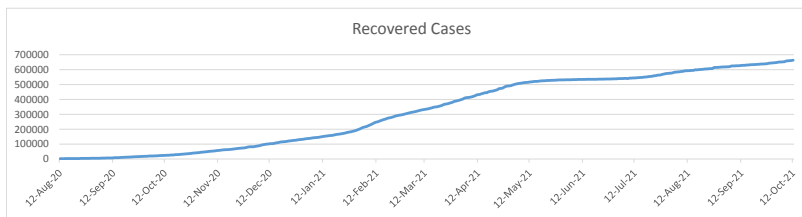

**LEB | Covid - 19 Daily Situation Report**  
31-Dec-21

Total Cumulative confirmed cases	727,930	incl. 12002 Arrivals since 21.02.2020
New confirmed cases in the last 24 hours	4,290	incl. 142 Arrivals
Number of PCR Tests done in the last 24 hours	30,089	
Positivity Rate	14.3%	
Cumulative death cases	9,119	
Number of death cases in the last 24 hours	17	
Death Rate	1.3%	
Hospitalized Cases	653	incl. 333 in ICU
Recovered Cases	663,429	

**Vaccine Updates**

Cumulative Vaccinations (1st Dose)	2,386,343
Cumulative Vaccinations (2nd Dose)	1,954,148
Cumulative Vaccinations (3rd Dose)	298,414
Vaccinations given in the last 24 hours (1st Dose)	12,691
Vaccinations given in the last 24 hours (2nd Dose)	6,654
Vaccinations given in the last 24 hours (3rd Dose)	4,584

Covid-19 Worldwide Situation update	
Cumulative confirmed cases	287,112,059
Total death cases	5,449,144
Death Rate	2.5%
Recovered cases	253,414,586
Critical cases	89,625

References:  
MoPH  
Worldometers  
FT Vaccine tracker