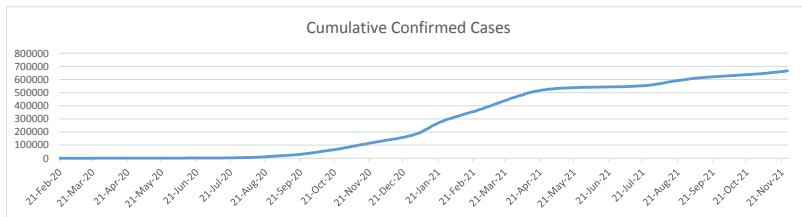

**LEB | Covid - 19 Daily Situation Report**  
31-Dec-21

Total Cumulative confirmed cases	727,930	incl. 12002 Arrivals since 21.02.2020
New confirmed cases in the last 24 hours	4,290	incl. 142 Arrivals
Number of PCR Tests done in the last 24 hours	30,089	
Positivity Rate	14.3%	
Cumulative death cases	9,119	
Number of death cases in the last 24 hours	17	
Death Rate	1.3%	
Hospitalized Cases	653	incl. 333 in ICU
Recovered Cases	663,429	

**Vaccine Updates**

Cumulative Vaccinations (1st Dose)	2,386,343
Cumulative Vaccinations (2nd Dose)	1,954,148
Cumulative Vaccinations (3rd Dose)	298,414
Vaccinations given in the last 24 hours (1st Dose)	12,691
Vaccinations given in the last 24 hours (2nd Dose)	6,654
Vaccinations given in the last 24 hours (3rd Dose)	4,584

Covid-19 Worldwide Situation update	
Cumulative confirmed cases	287,112,059
Total death cases	5,449,144
Death Rate	2.5%
Recovered cases	253,414,586
Critical cases	89,625

References:  
MoPH  
Worldometers  
FT Vaccine tracker