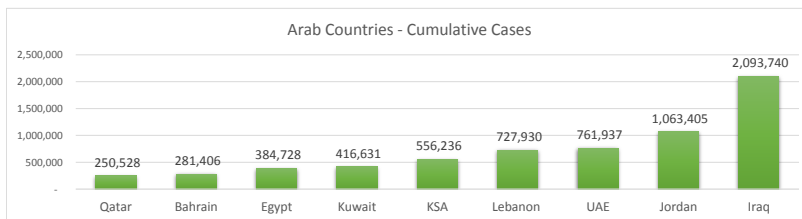

**LEB | Covid - 19 Daily Situation Report**  
31-Dec-21

Total Cumulative confirmed cases	727,930	incl. 12002 Arrivals since 21.02.2020
New confirmed cases in the last 24 hours	4,290	incl. 142 Arrivals
Number of PCR Tests done in the last 24 hours	30,089	
Positivity Rate	14.3%	
Cumulative death cases	9,119	
Number of death cases in the last 24 hours	17	
Death Rate	1.3%	
Hospitalized Cases	653	incl. 333 in ICU
Recovered Cases	663,429	

**Vaccine Updates**

Cumulative Vaccinations (1st Dose)	2,386,343
Cumulative Vaccinations (2nd Dose)	1,954,148
Cumulative Vaccinations (3rd Dose)	298,414
Vaccinations given in the last 24 hours (1st Dose)	12,691
Vaccinations given in the last 24 hours (2nd Dose)	6,654
Vaccinations given in the last 24 hours (3rd Dose)	4,584

Covid-19 Worldwide Situation update	
Cumulative confirmed cases	287,112,059
Total death cases	5,449,144
Death Rate	2.5%
Recovered cases	253,414,586
Critical cases	89,625

References:  
MoPH  
Worldometers  
FT Vaccine tracker