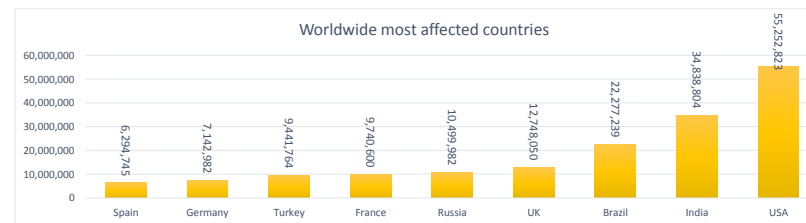

**LEB | Covid - 19 Daily Situation Report**  
31-Dec-21

Total Cumulative confirmed cases	727,930	incl. 12002 Arrivals since 21.02.2020
New confirmed cases in the last 24 hours	4,290	incl. 142 Arrivals
Number of PCR Tests done in the last 24 hours	30,089	
Positivity Rate	14.3%	
Cumulative death cases	9,119	
Number of death cases in the last 24 hours	17	
Death Rate	1.3%	
Hospitalized Cases	653	incl. 333 in ICU
Recovered Cases	663,429	

**Vaccine Updates**

Cumulative Vaccinations (1st Dose)	2,386,343
Cumulative Vaccinations (2nd Dose)	1,954,148
Cumulative Vaccinations (3rd Dose)	298,414
Vaccinations given in the last 24 hours (1st Dose)	12,691
Vaccinations given in the last 24 hours (2nd Dose)	6,654
Vaccinations given in the last 24 hours (3rd Dose)	4,584

Covid-19 Worldwide Situation update	
Cumulative confirmed cases	287,112,059
Total death cases	5,449,144
Death Rate	2.5%
Recovered cases	253,414,586
Critical cases	89,625

References:  
MoPH  
Worldometers  
FT Vaccine tracker