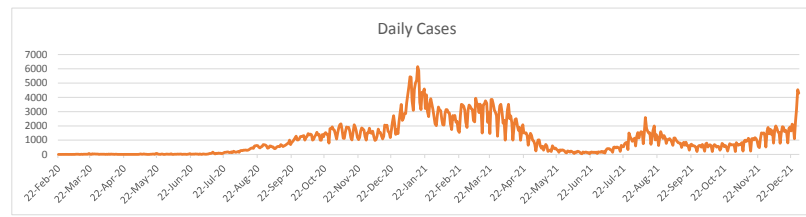

**LEB | Covid - 19 Daily Situation Report**  
31-Dec-21

Total Cumulative confirmed cases	727,930	incl. 12002 Arrivals since 21.02.2020
New confirmed cases in the last 24 hours	4,290	incl. 142 Arrivals
Number of PCR Tests done in the last 24 hours	30,089	
Positivity Rate	14.3%	
Cumulative death cases	9,119	
Number of death cases in the last 24 hours	17	
Death Rate	1.3%	
Hospitalized Cases	653	incl. 333 in ICU
Recovered Cases	663,429	

**Vaccine Updates**

Cumulative Vaccinations (1st Dose)	2,386,343
Cumulative Vaccinations (2nd Dose)	1,954,148
Cumulative Vaccinations (3rd Dose)	298,414
Vaccinations given in the last 24 hours (1st Dose)	12,691
Vaccinations given in the last 24 hours (2nd Dose)	6,654
Vaccinations given in the last 24 hours (3rd Dose)	4,584

Covid-19 Worldwide Situation update	
Cumulative confirmed cases	287,112,059
Total death cases	5,449,144
Death Rate	2.5%
Recovered cases	253,414,586
Critical cases	89,625

References:  
MoPH  
Worldometers  
FT Vaccine tracker