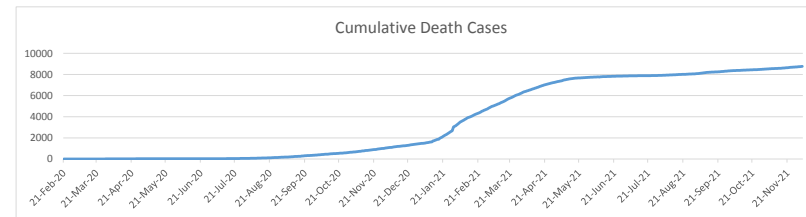

**LEB | Covid - 19 Daily Situation Report**  
31-Dec-21

Total Cumulative confirmed cases	727,930	incl. 12002 Arrivals since 21.02.2020
New confirmed cases in the last 24 hours	4,290	incl. 142 Arrivals
Number of PCR Tests done in the last 24 hours	30,089	
Positivity Rate	14.3%	
Cumulative death cases	9,119	
Number of death cases in the last 24 hours	17	
Death Rate	1.3%	
Hospitalized Cases	653	incl. 333 in ICU
Recovered Cases	663,429	

**Vaccine Updates**

Cumulative Vaccinations (1st Dose)	2,386,343
Cumulative Vaccinations (2nd Dose)	1,954,148
Cumulative Vaccinations (3rd Dose)	298,414
Vaccinations given in the last 24 hours (1st Dose)	12,691
Vaccinations given in the last 24 hours (2nd Dose)	6,654
Vaccinations given in the last 24 hours (3rd Dose)	4,584

Covid-19 Worldwide Situation update	
Cumulative confirmed cases	287,112,059
Total death cases	5,449,144
Death Rate	2.5%
Recovered cases	253,414,586
Critical cases	89,625

References:  
MoPH  
Worldometers  
FT Vaccine tracker